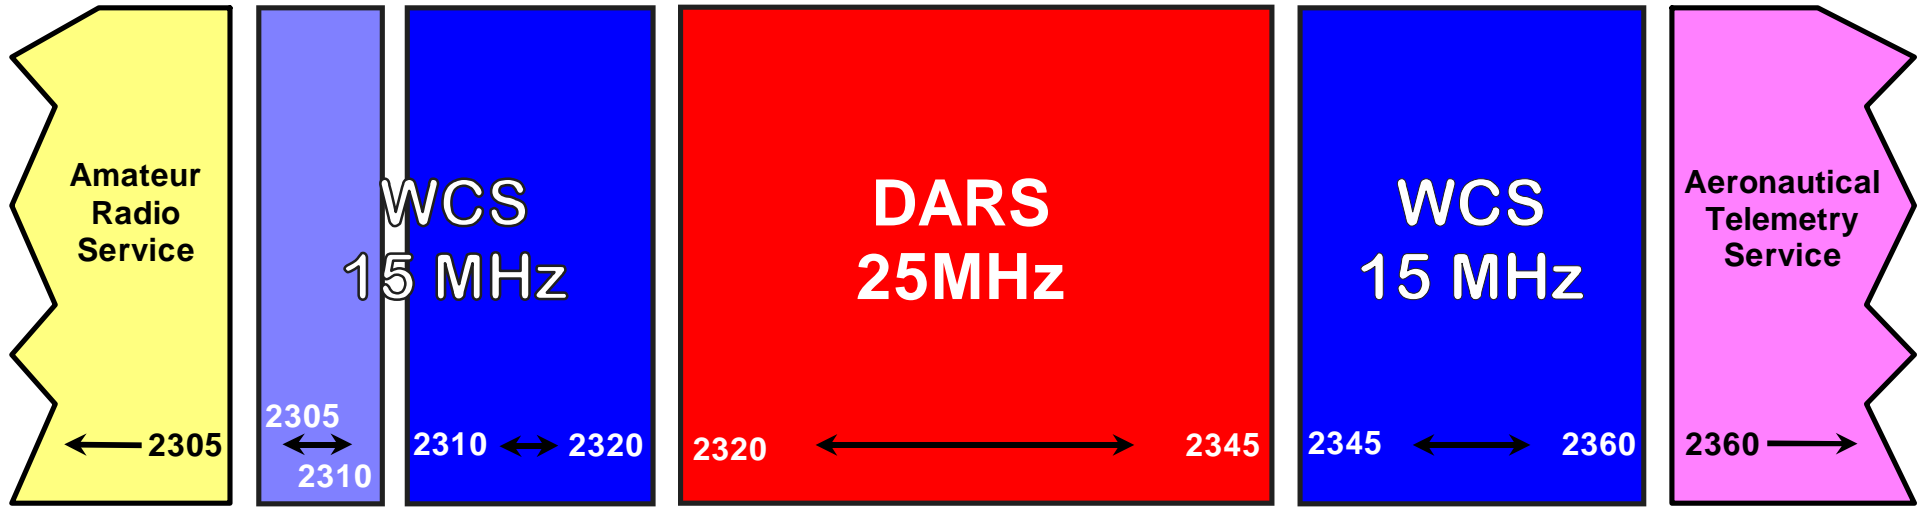

2.3 GHz Spectrum Band Allocation

Total WCS - 30 MHz

Usage subject to restrictions for the protection of Govt. Deep Space Network (2290-2300 MHz)