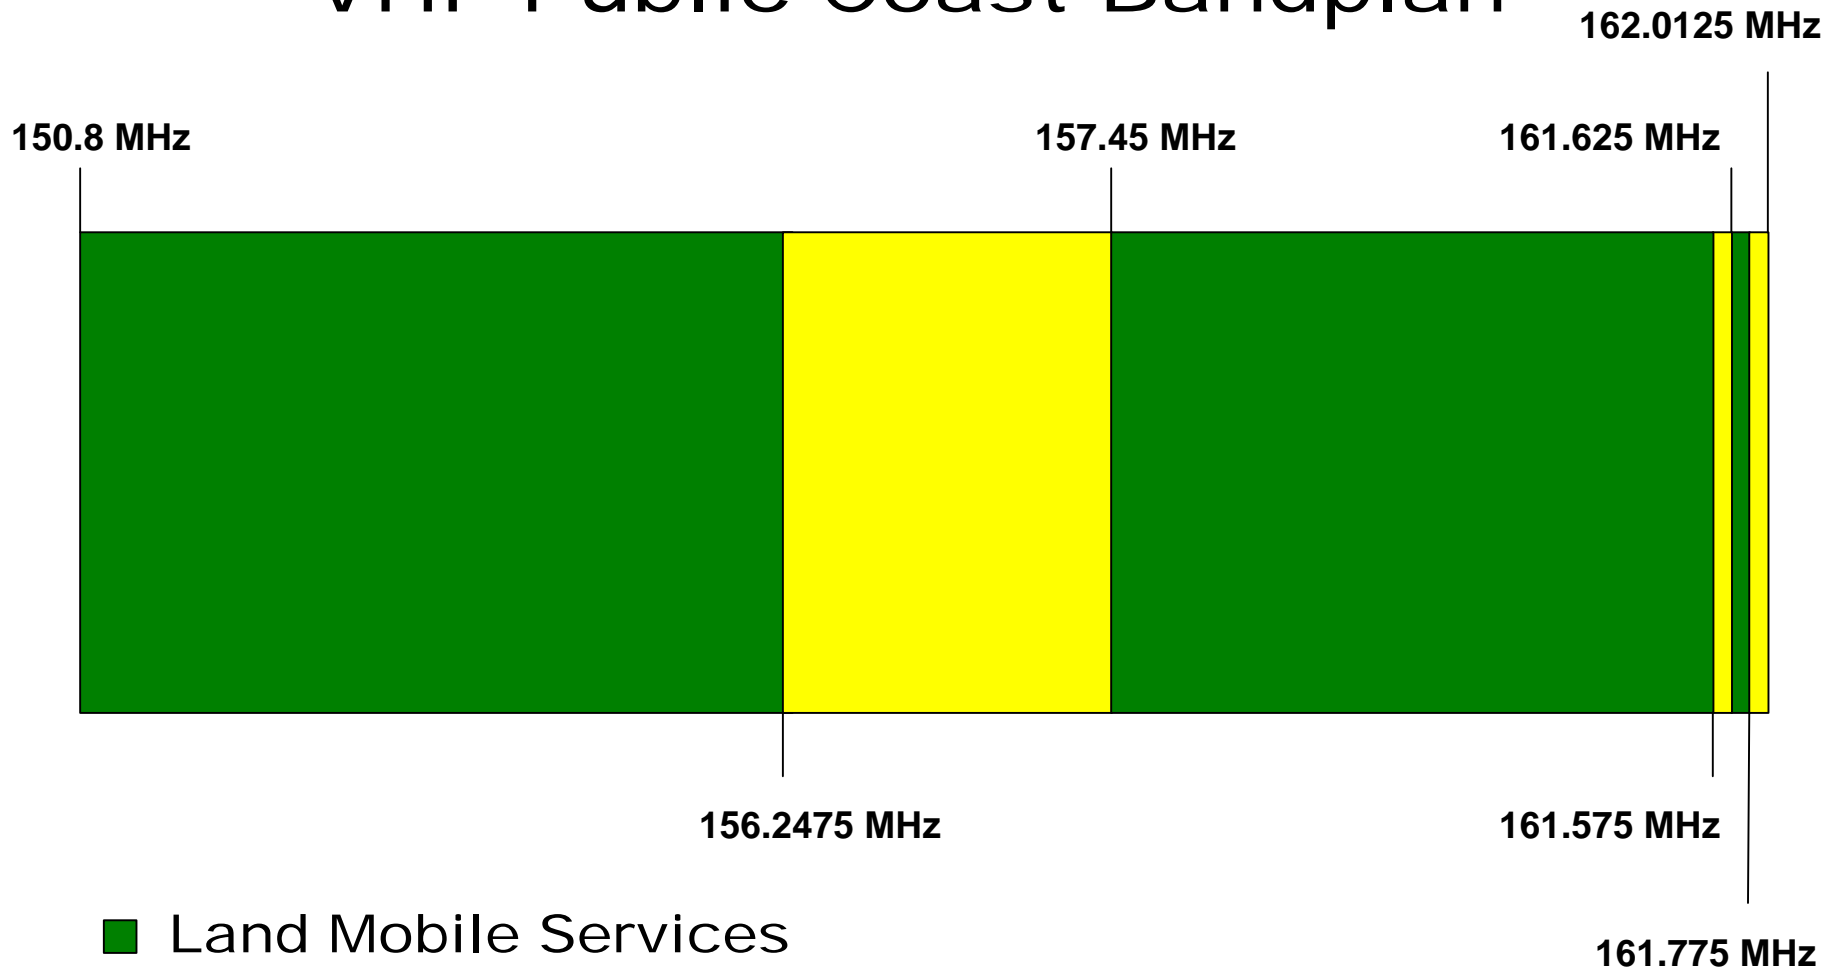

VHF Public Coast Bandplan

Note: Public Safety Set-Aside Chart for Inland VPCs