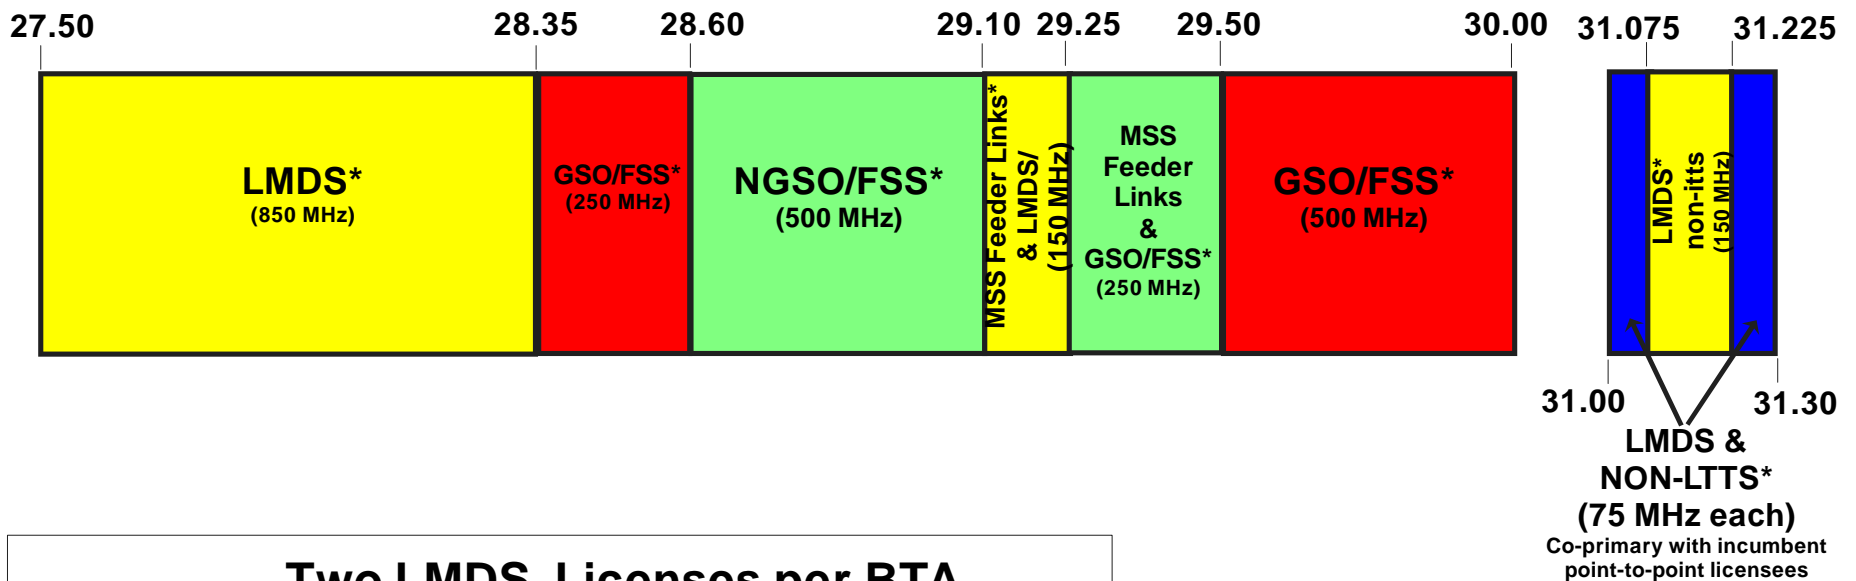

# LMDS Band Allocation (Local Multipoint Distribution Service)

## 28 & 31 GHz Band Plan

**Two LMDS Licenses per BTA**

<p><b>Block A - 1150 MHz:</b> <span style="display: inline-block; width: 20px; height: 10px; background-color: yellow; border: 1px solid black;"></span></p> <p>27,500-28,350 MHz</p> <p>29,100-29,250 MHz</p> <p>31,075-31,225 MHz</p>	<p><b>Block B - 150 MHz:</b> <span style="display: inline-block; width: 20px; height: 10px; background-color: blue; border: 1px solid black;"></span></p> <p>31,000-31,075 MHz</p> <p>31,225-31,300 MHz</p>
---	---

- Legend**
- "" - Primary Service
  - FSS - Fixed Satellite Service
  - GSO - Geostationary Orbit
  - NON-LTTS - Non-Local Television Transmission Service
  - MSS - Mobile Satellite Service
  - NGSO - Non-Geostationary Orbit