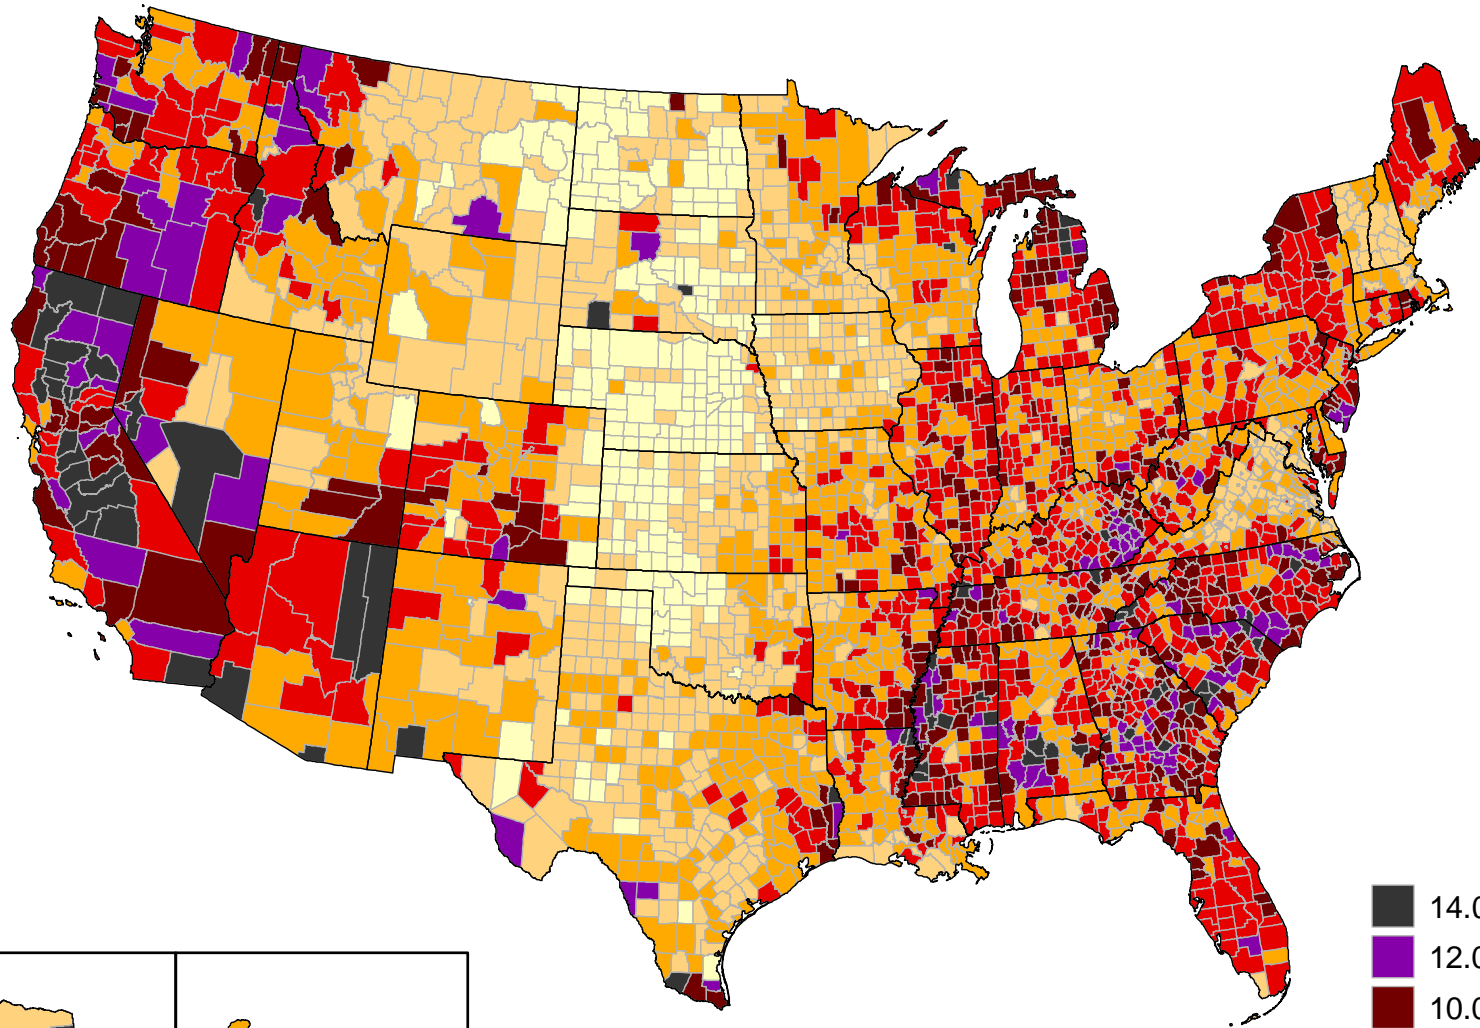

Unemployment rates by county, January 2012 - December 2012 averages

(U.S. rate = 8.1 percent)

SOURCE: Bureau of Labor Statistics
Local Area Unemployment Statistics