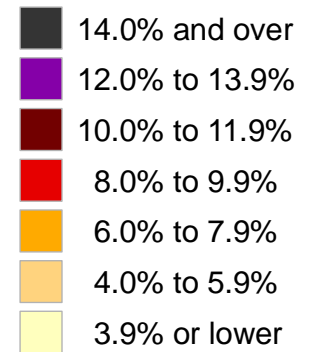

Unemployment rates by county, January 2012 - December 2012 averages

(U.S. rate = 8.1 percent)

SOURCE: Bureau of Labor Statistics
Local Area Unemployment Statistics