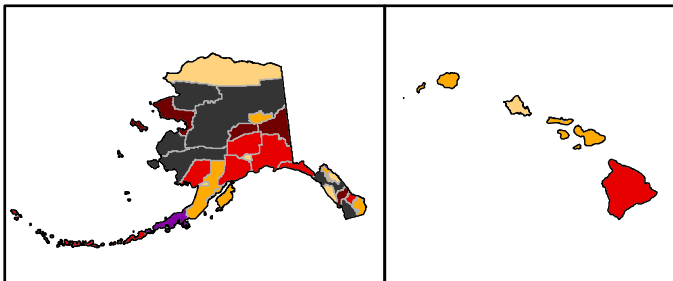

Unemployment rates by county, January 2012 - December 2012 averages

(U.S. rate = 8.1 percent)

SOURCE: Bureau of Labor Statistics
Local Area Unemployment Statistics