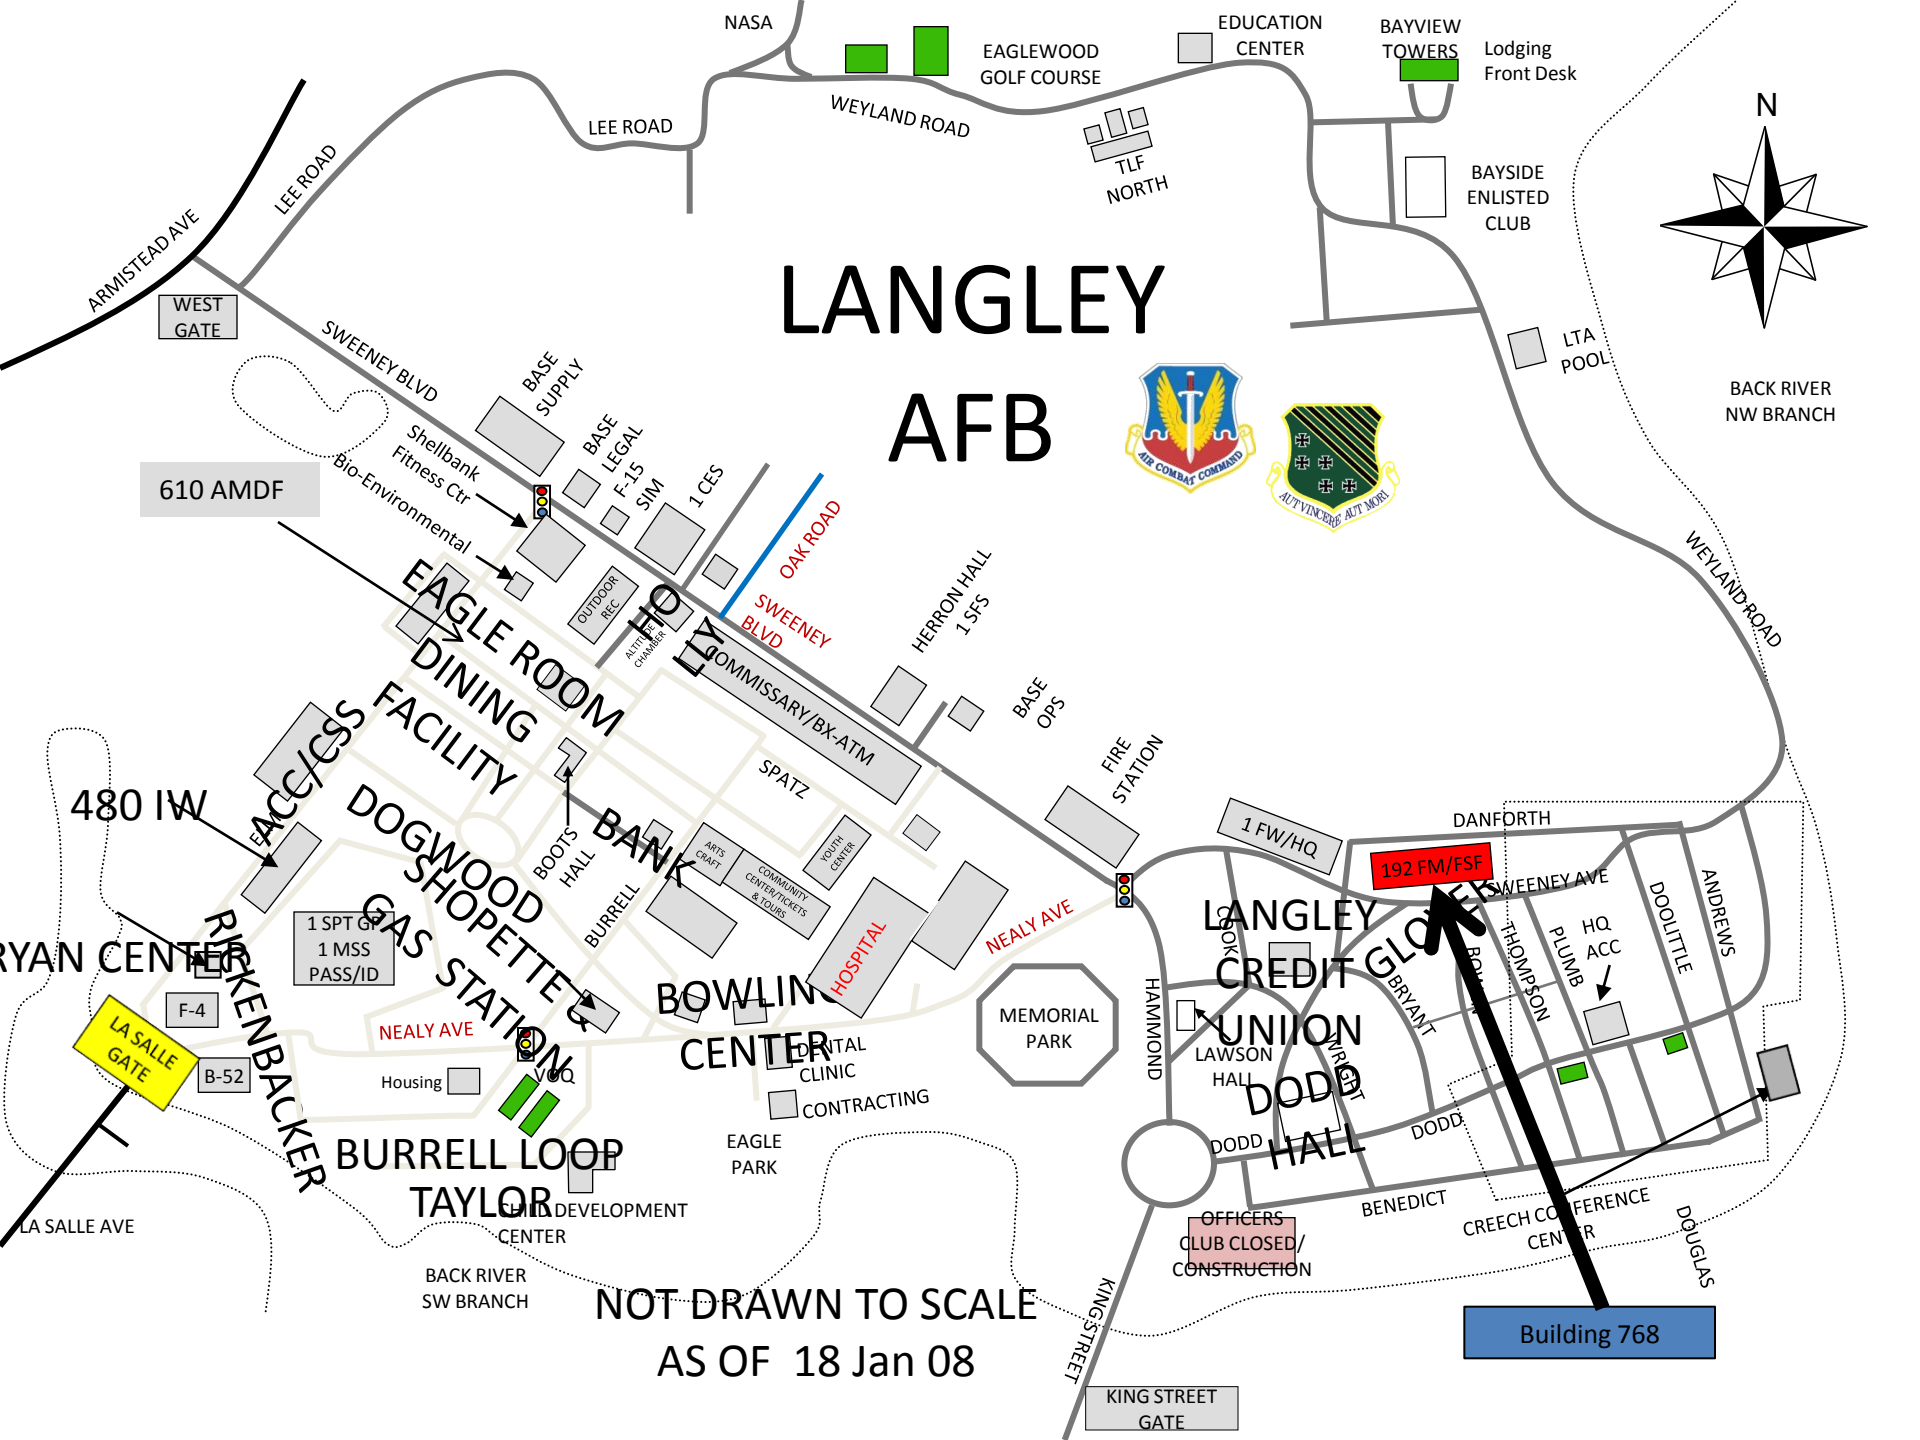

192d Fighter Wing

Virginia Air National Guard

Financial Management (FM) and Force Support Flight (FSF) move out of building 15 and into building 768.

FM and FSF move to 165 Sweeney Blvd., building 768, room 206.

LANGLEY AFB

NOT DRAWN TO SCALE
AS OF 18 Jan 08

Building 768

192 FM/FSF

This way to FM and FSF

Past Fighter Country sign on Sweeney Blvd

Past brown building on Sweeney Blvd

FM & FSF HERE

This way to FM and FSF

YOU HAVE ARRIVED!

165

Bldg 768

FM and FSF Main Entrance

ENTER HERE

FM and FSF Main Entrance

ENTER HERE