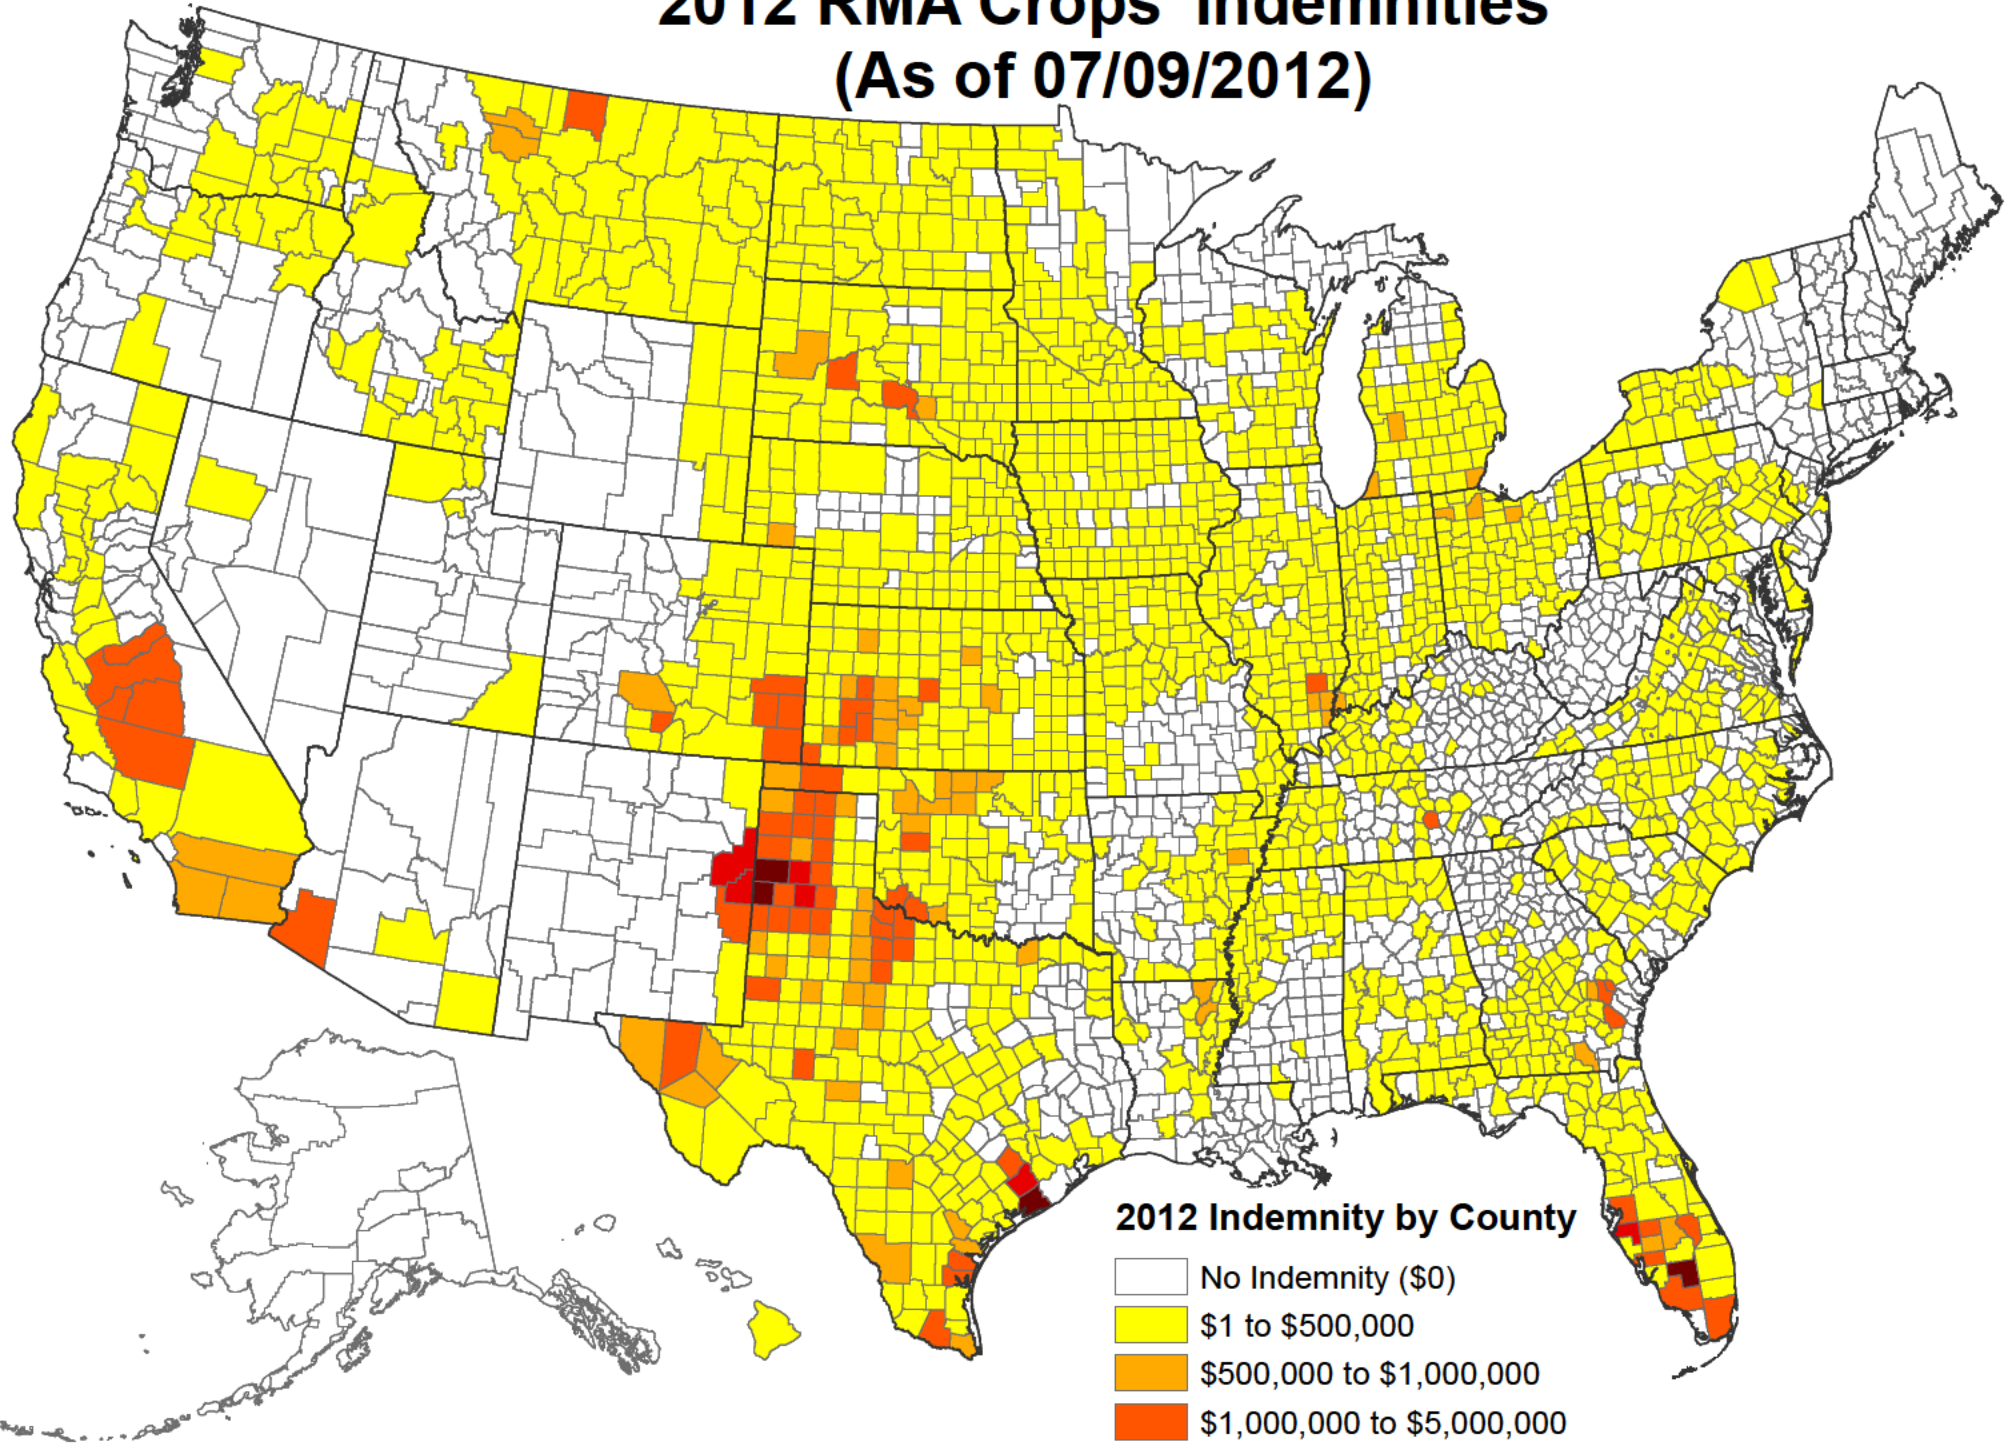

# 2012 RMA Crops' Indemnities (As of 07/09/2012)

## 2012 Indemnity by County

- No Indemnity (\$0)
- \$1 to \$500,000
- \$500,000 to \$1,000,000
- \$1,000,000 to \$5,000,000
- \$5,000,000 to \$10,000,000
- over \$10,000,000