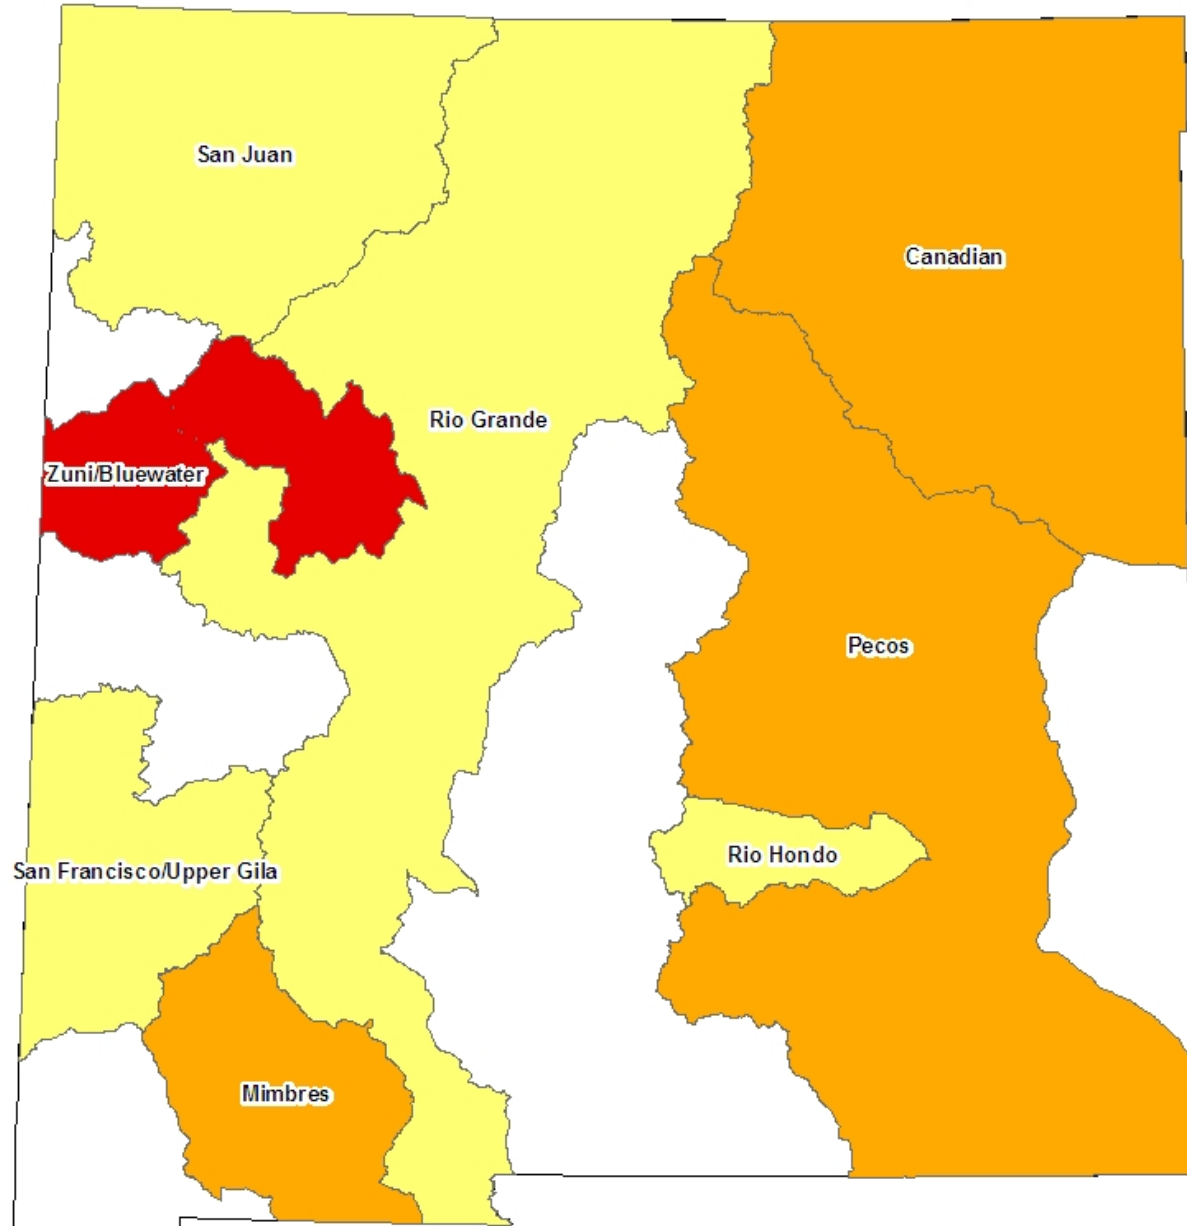

New Mexico Snowpack as of February 1, 2013

Percent of Average Snowpack