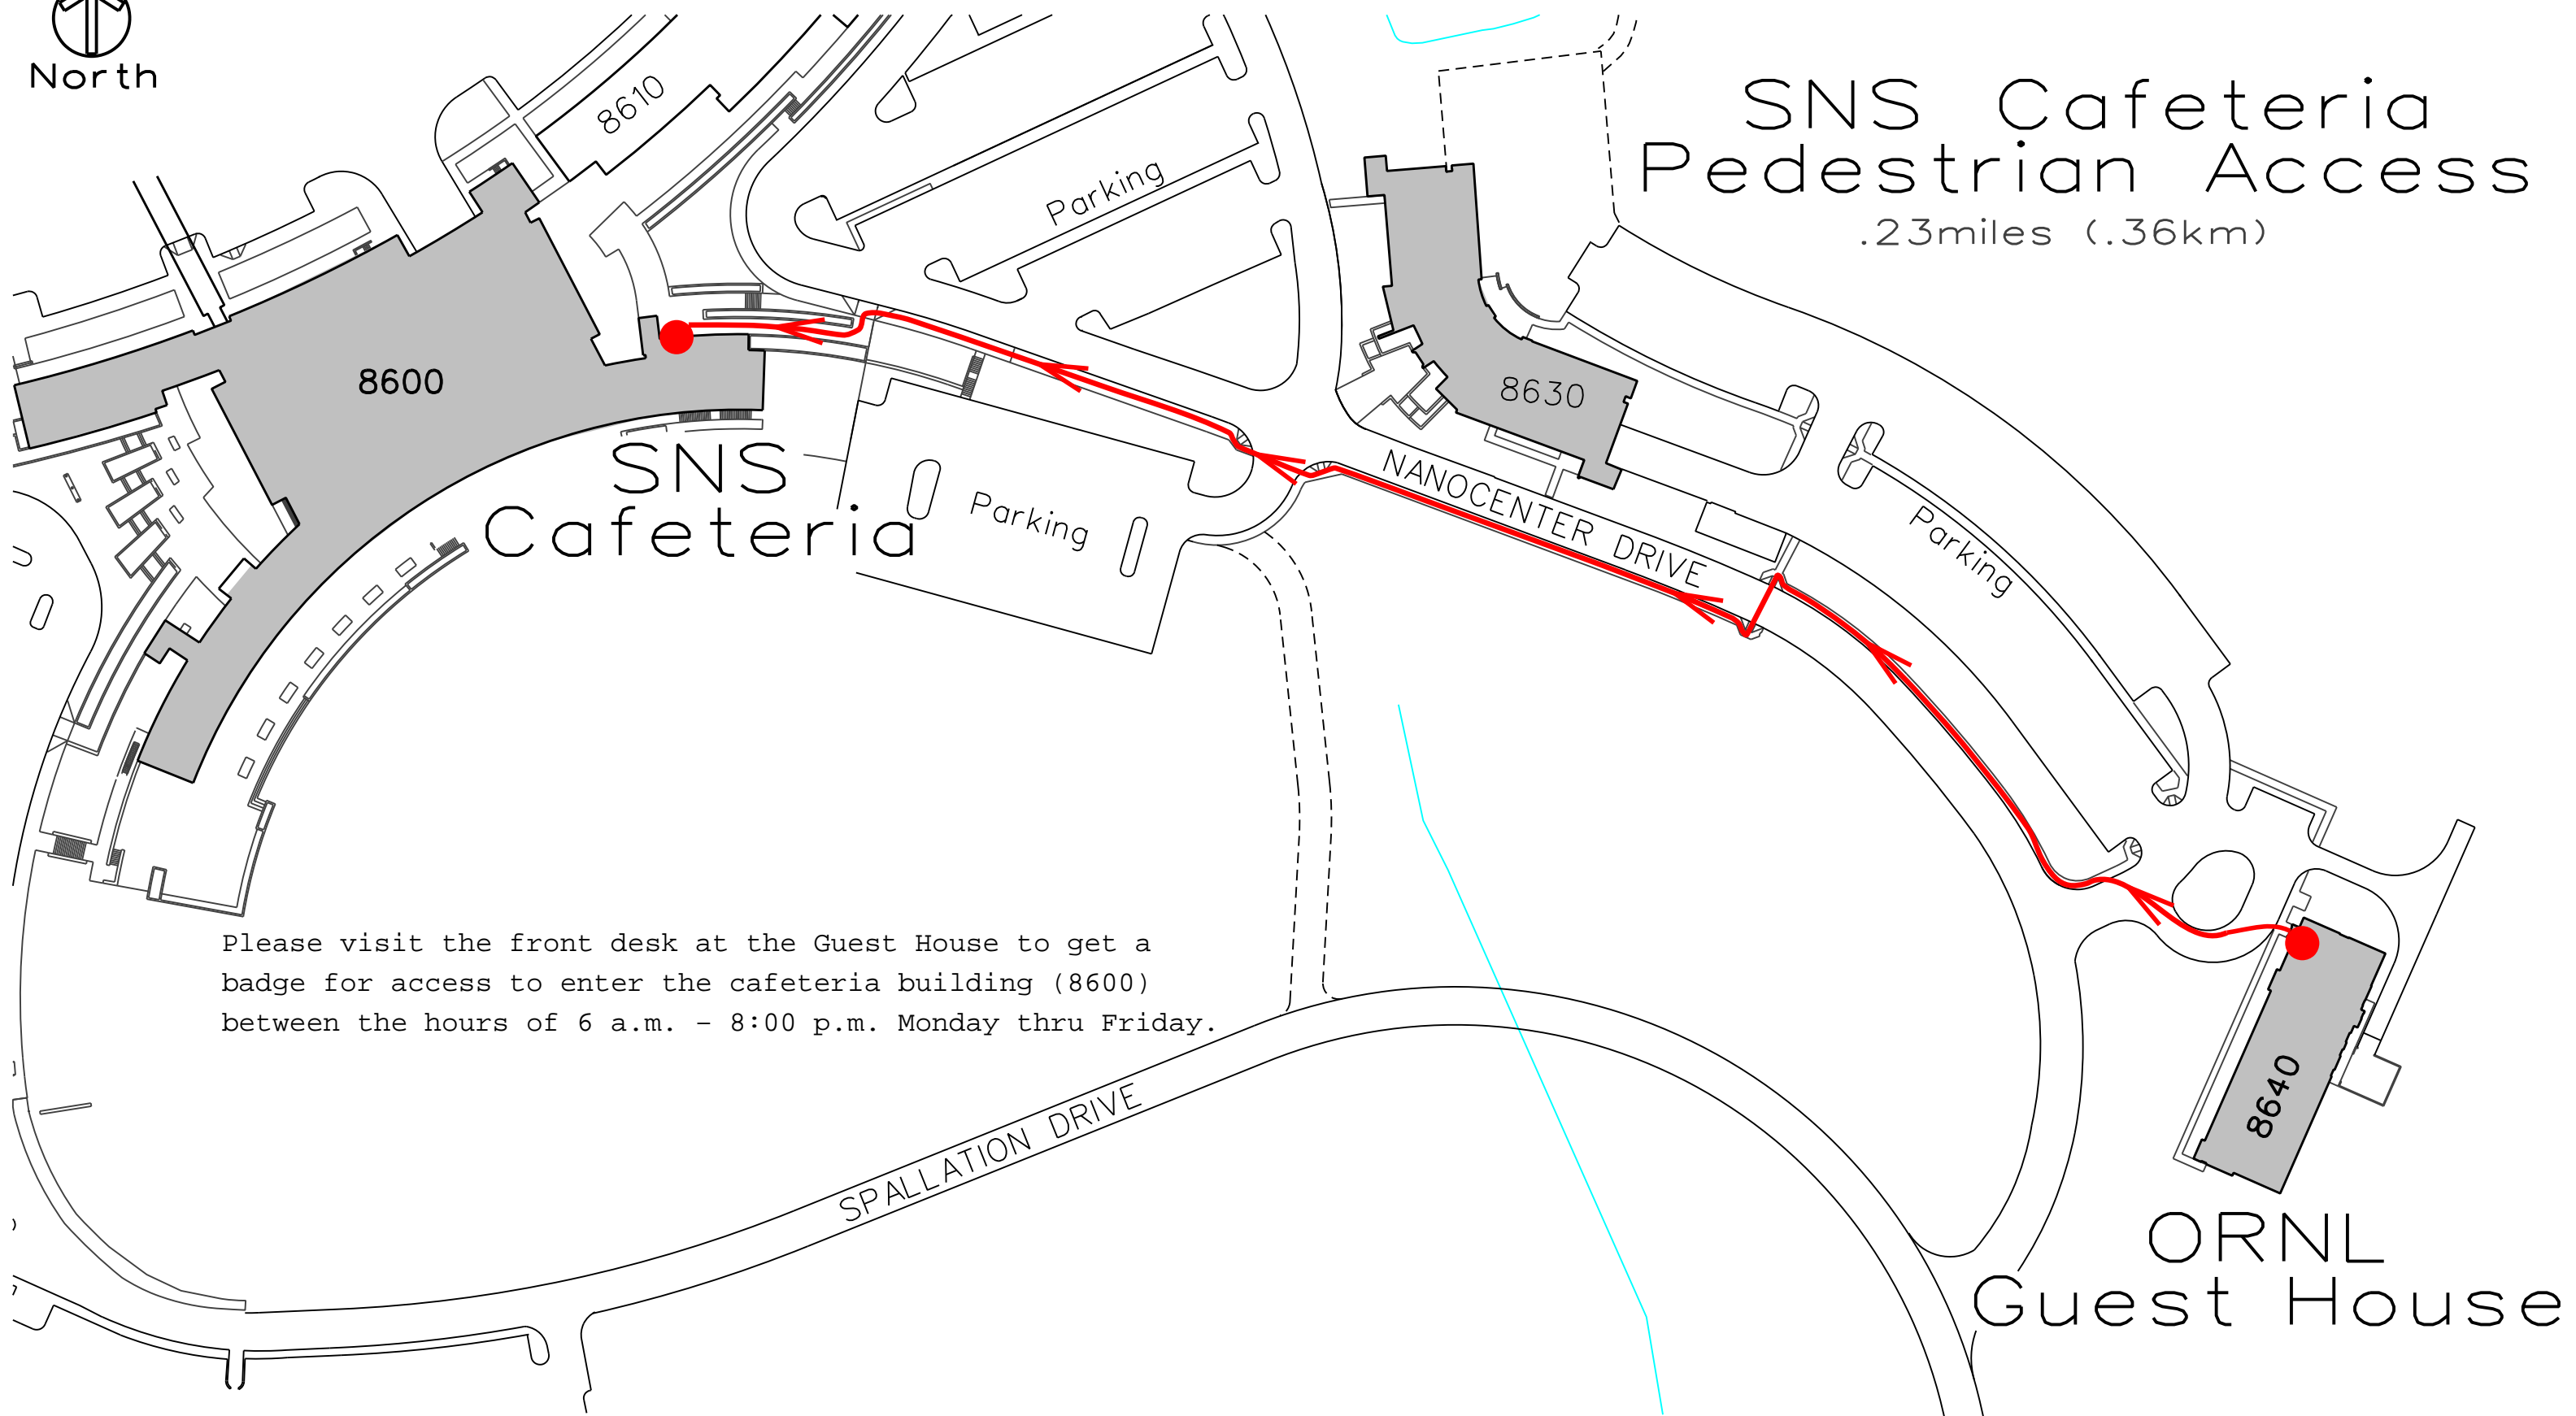

North

SNS Cafeteria Pedestrian Access

.23miles (.36km)

SNS Cafeteria

ORNL Guest House

Please visit the front desk at the Guest House to get a badge for access to enter the cafeteria building (8600) between the hours of 6 a.m. - 8:00 p.m. Monday thru Friday.