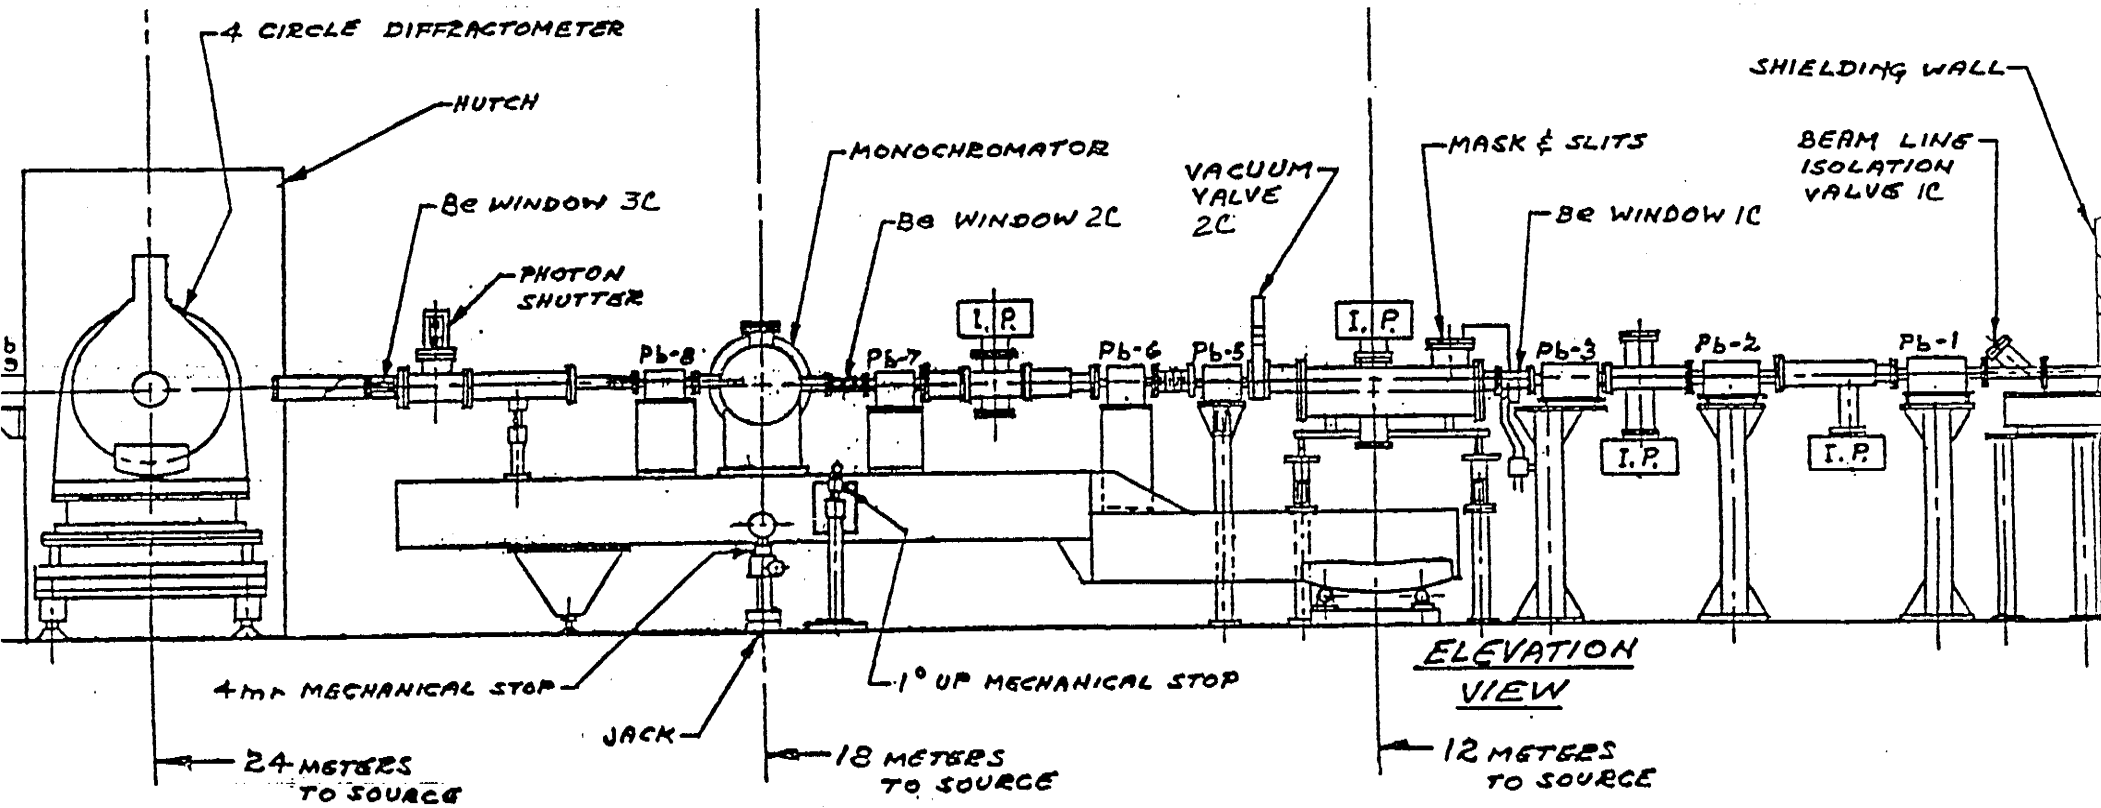

X22C

DATE		
ENERGY (GeV)		
CURRENT (mA)		
SURVEYOR		
RECORDER		
INSTRUMENT	model:	serial #
B/L PARAMETERS		

6/3/2004

X22C