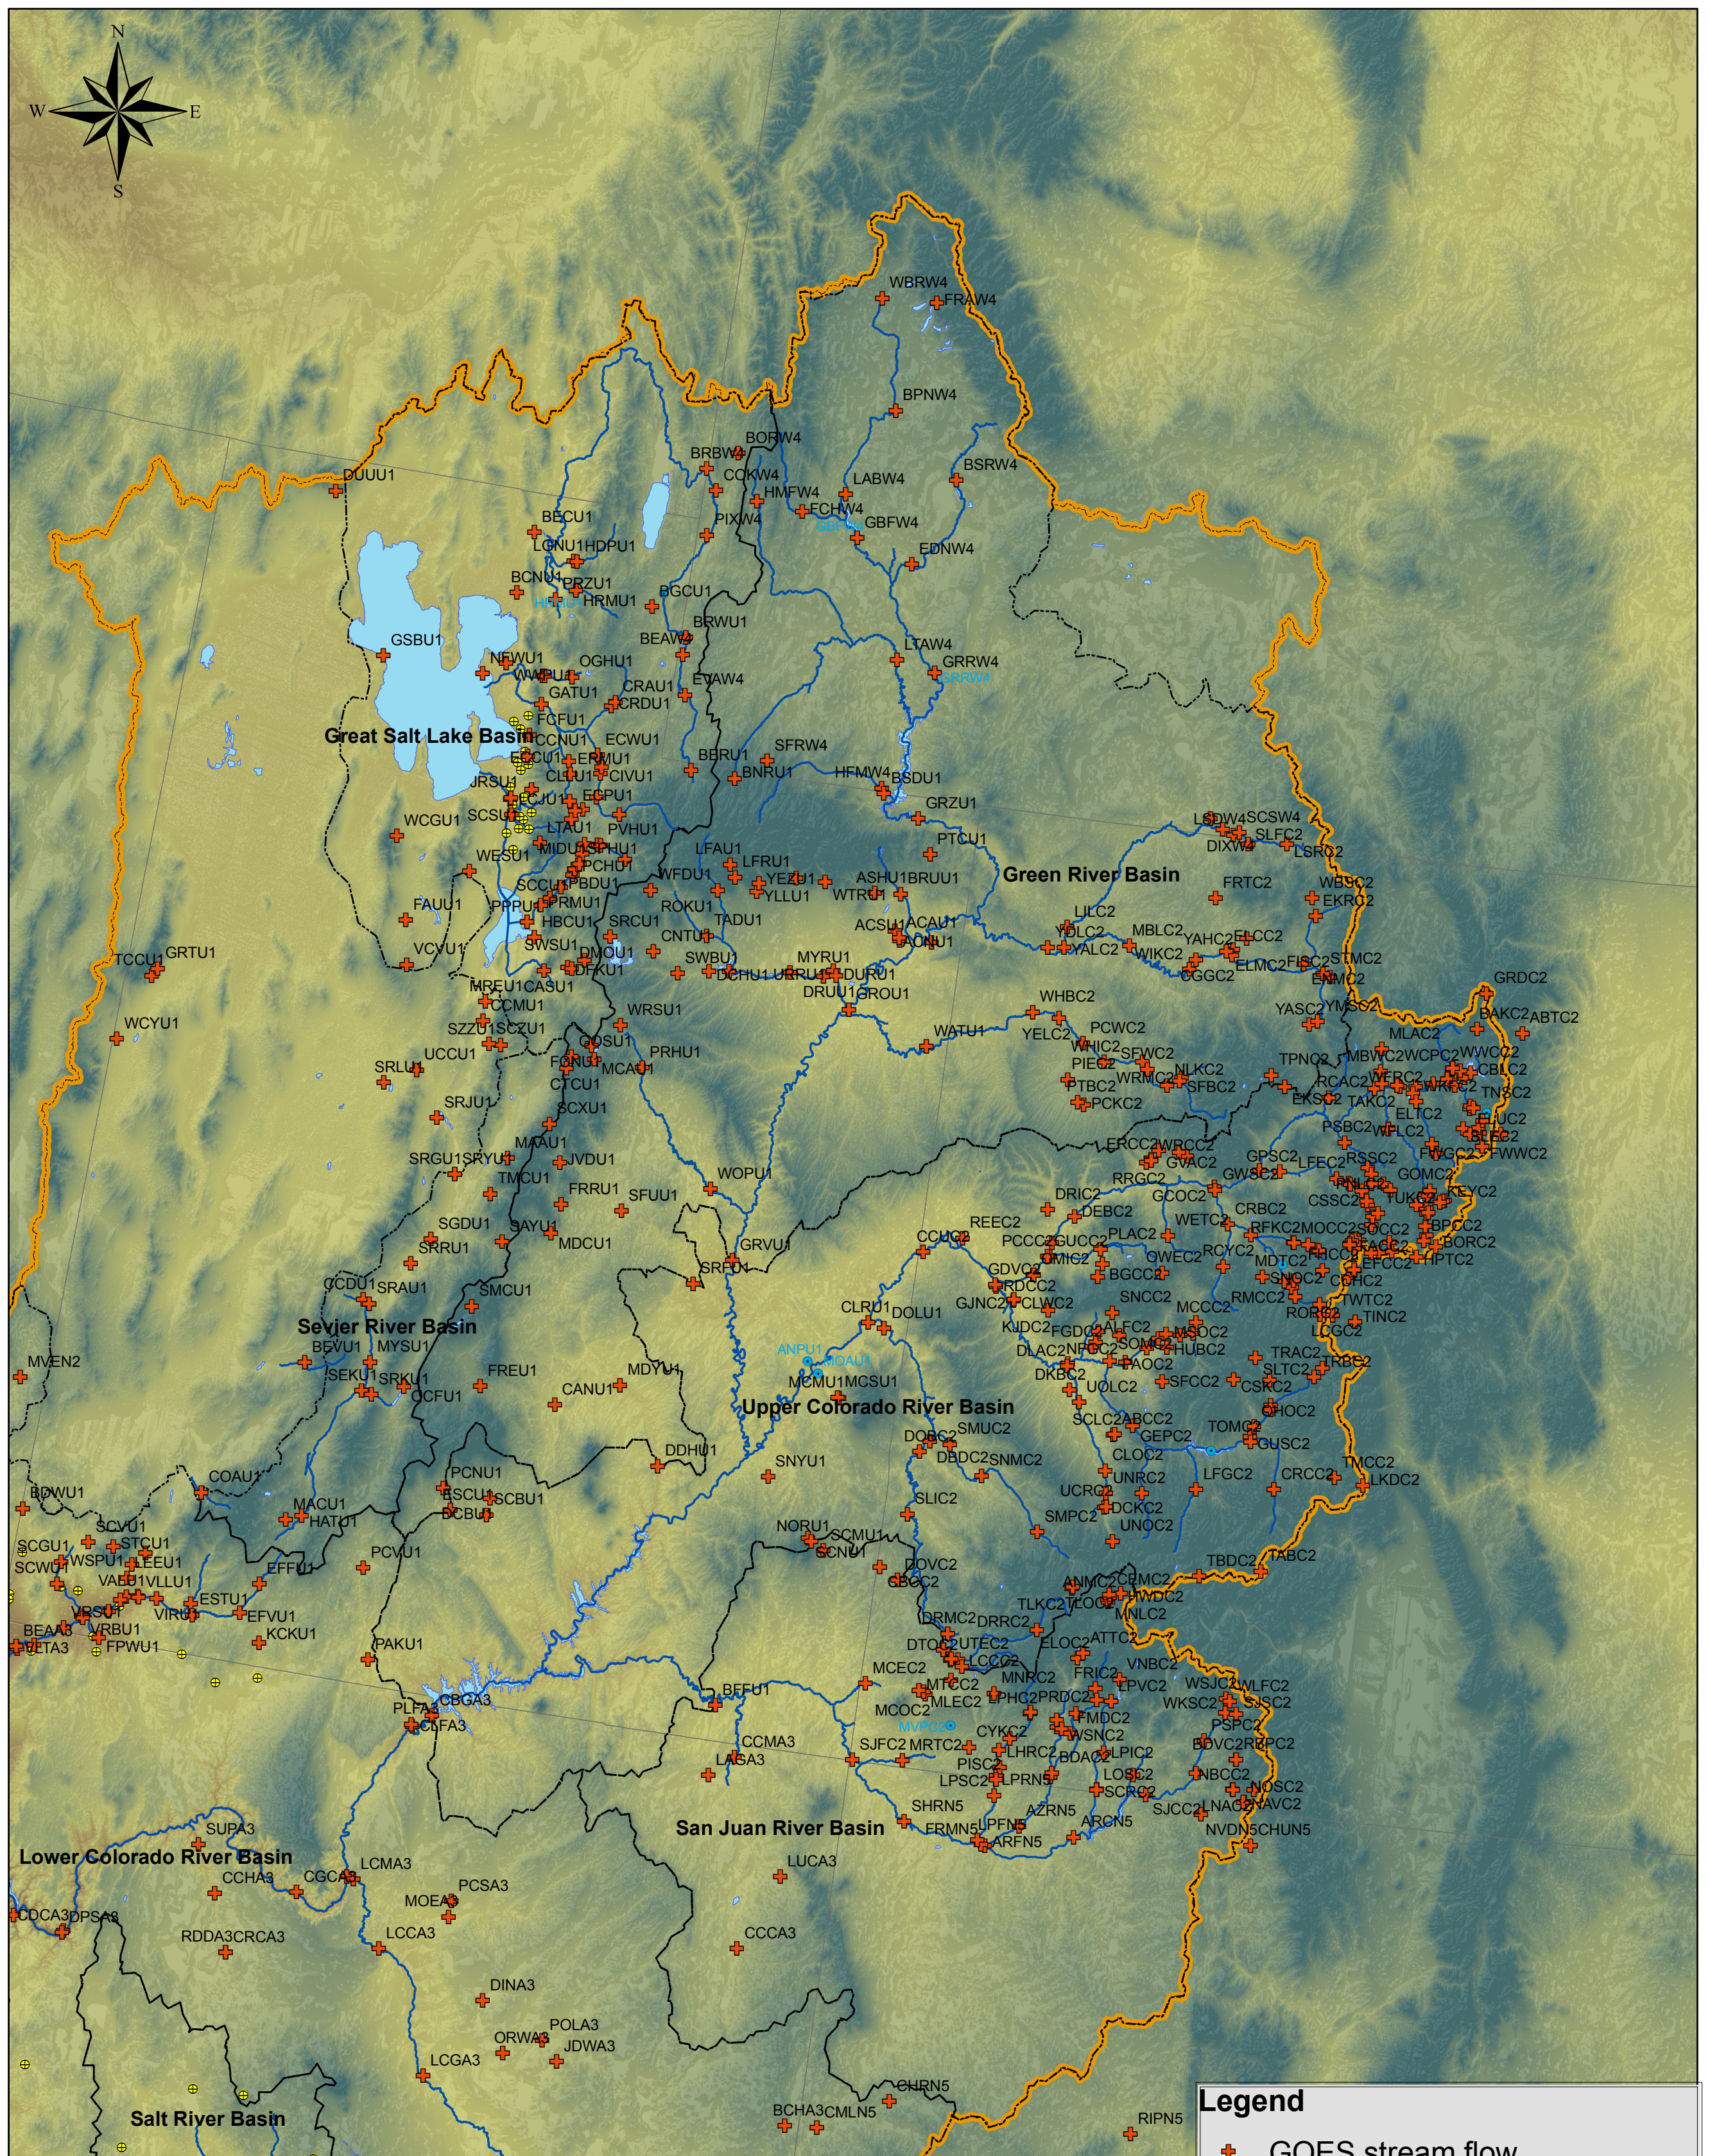

# Stream Flow Gages in the CBRFC Database

## Legend

- +
  - 
  - 
  - 
  - 
  -
- GOES stream flow  
Other Stream flow  
ALERT stream flow  
Major Rivers  
Lakes and Reservoirs  
CBRFC Area of Responsibility