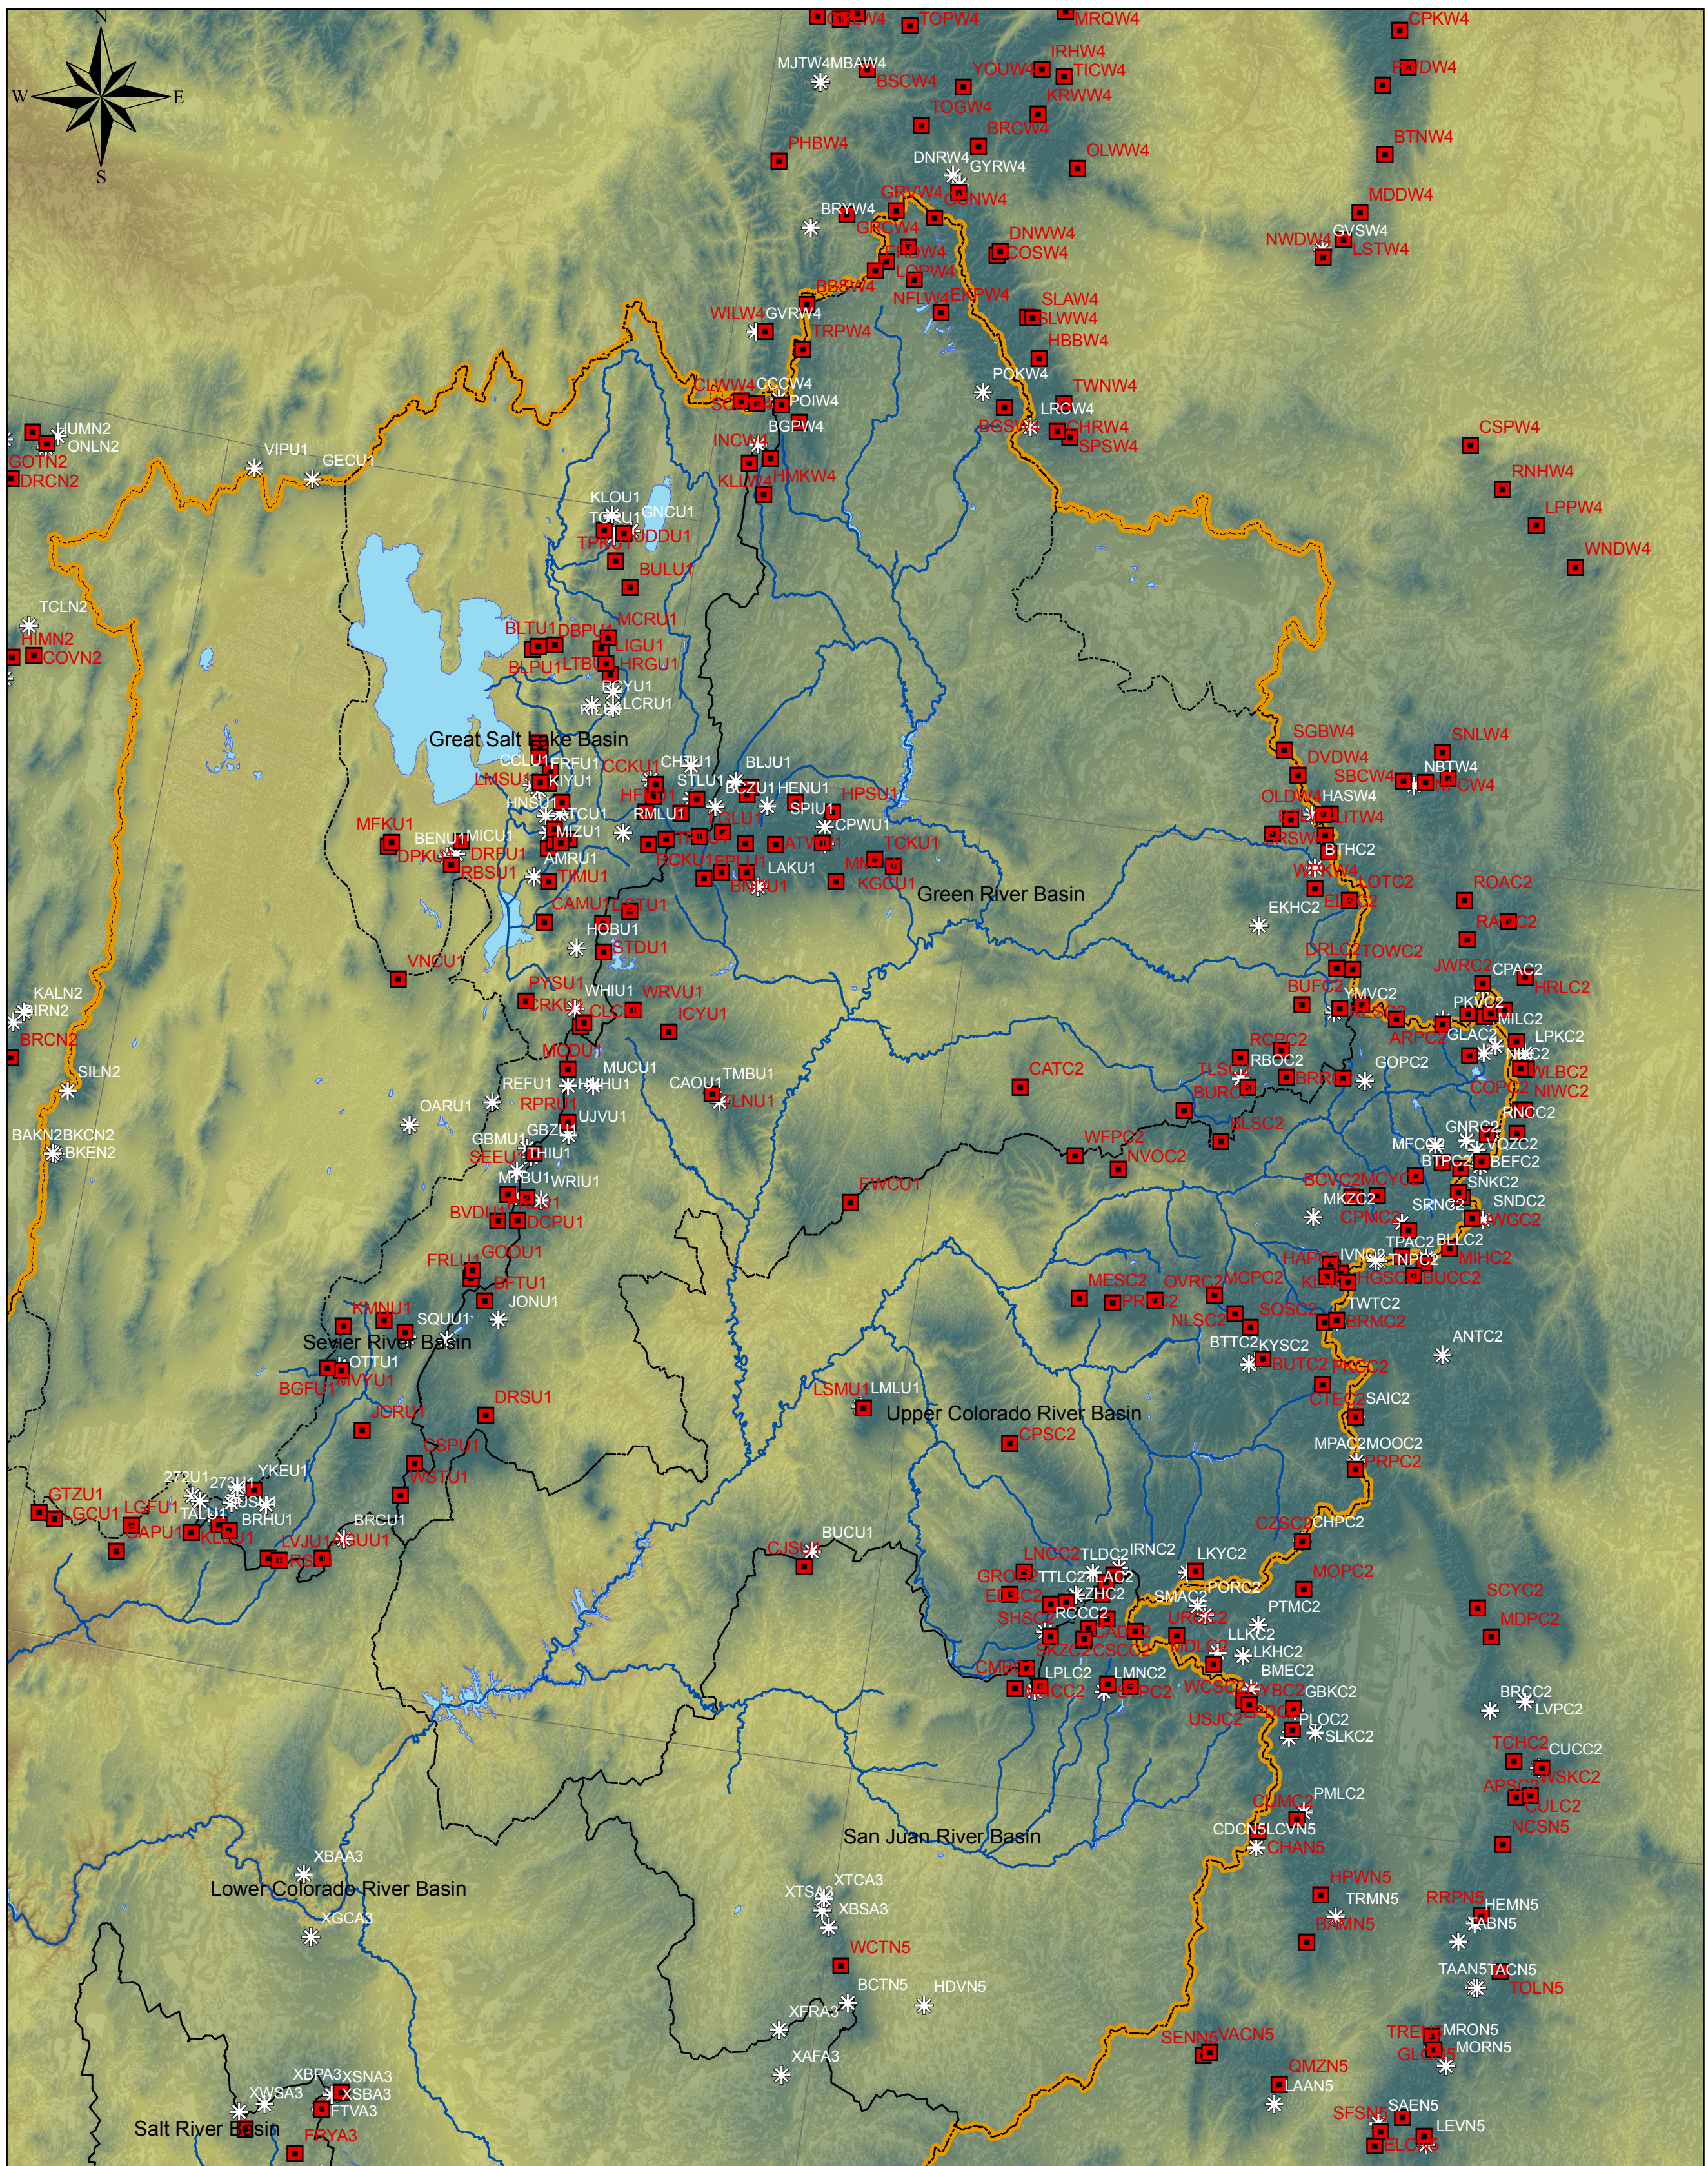

NRCS Snow Information in the CBRFC Database

Legend

- NRCS Snotel Stations
- ✱ NRCS Snow Courses
- Major Rivers
- Lakes and Reservoirs
- CBRFC Area of Responsibility