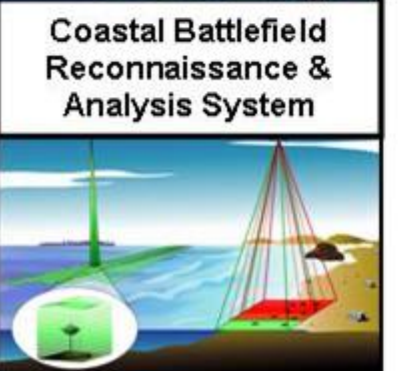

Littoral Combat Ship (LCS) Flt 0 & Follow-on MCM Mission Package