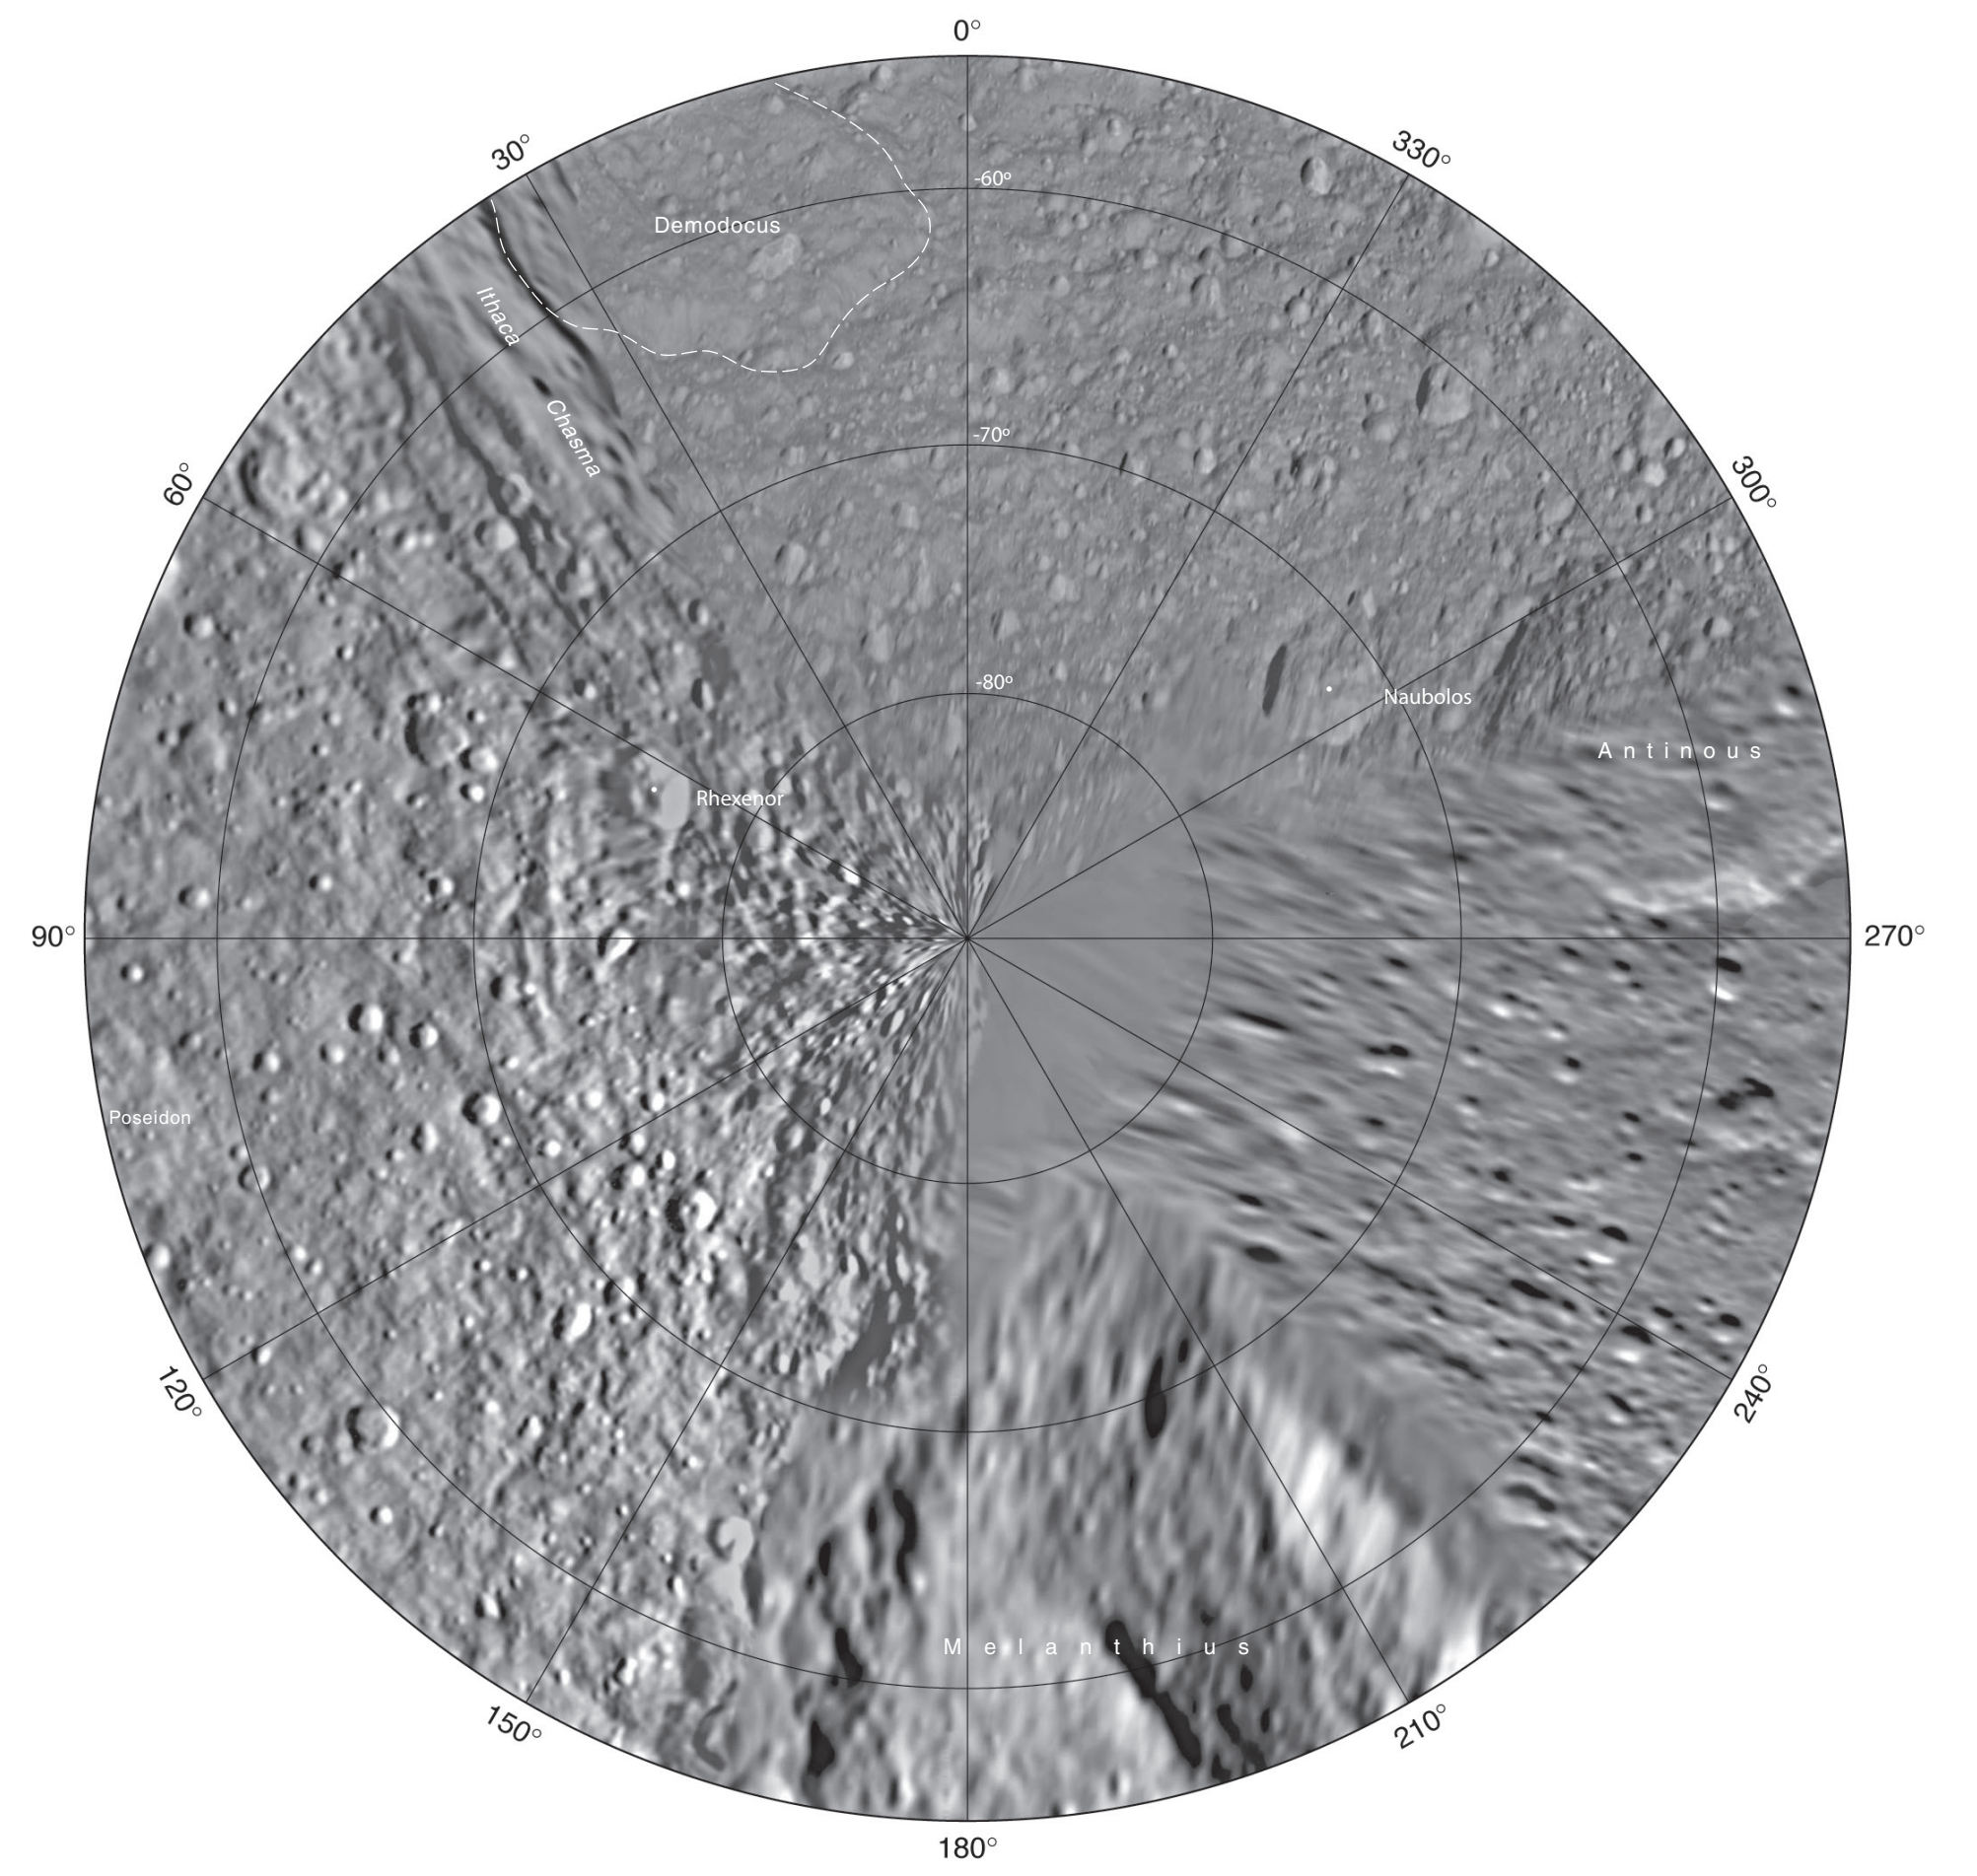

North Pole

South Pole

Tethys

Image mosaic provided by the Cassini Imaging Team. For more information, see Th. Roatsch, M. Wählisch, A. Hoffmeister, E. Kersten, K.-D. Matz, F. Scholten, R. Wagner, T. Denk, G. Neukum, P. Helfenstein, and C. Porco, High-resolution Atlases of Mimas, Tethys, and Iapetus derived from Cassini-ISS Images, Planetary and Space Science, 2009.