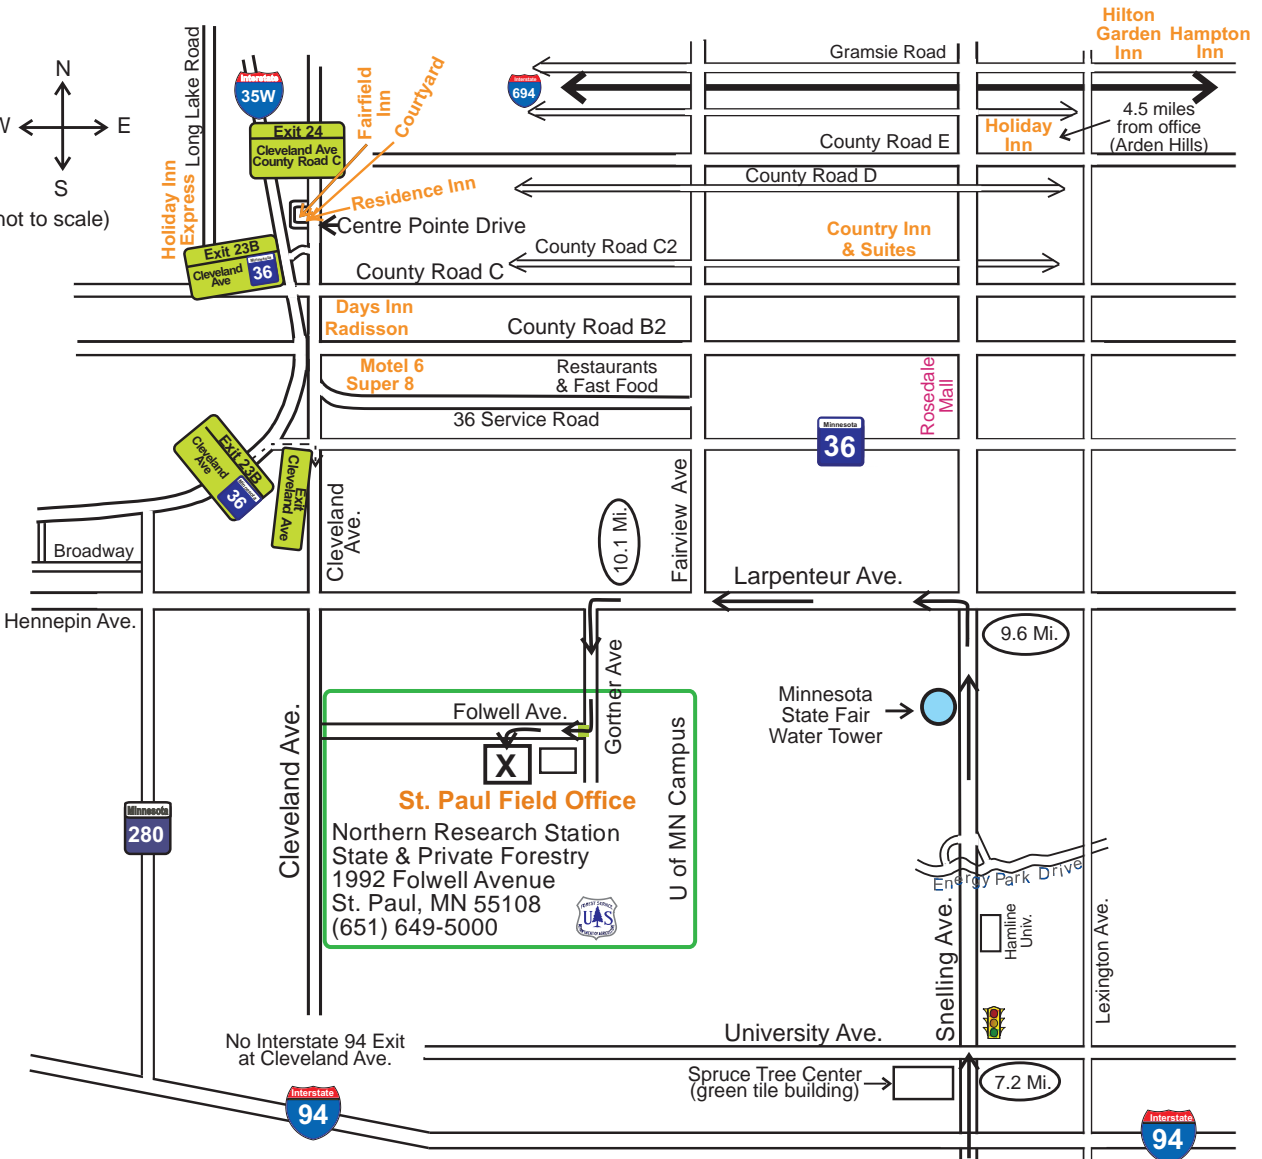

(not to scale)