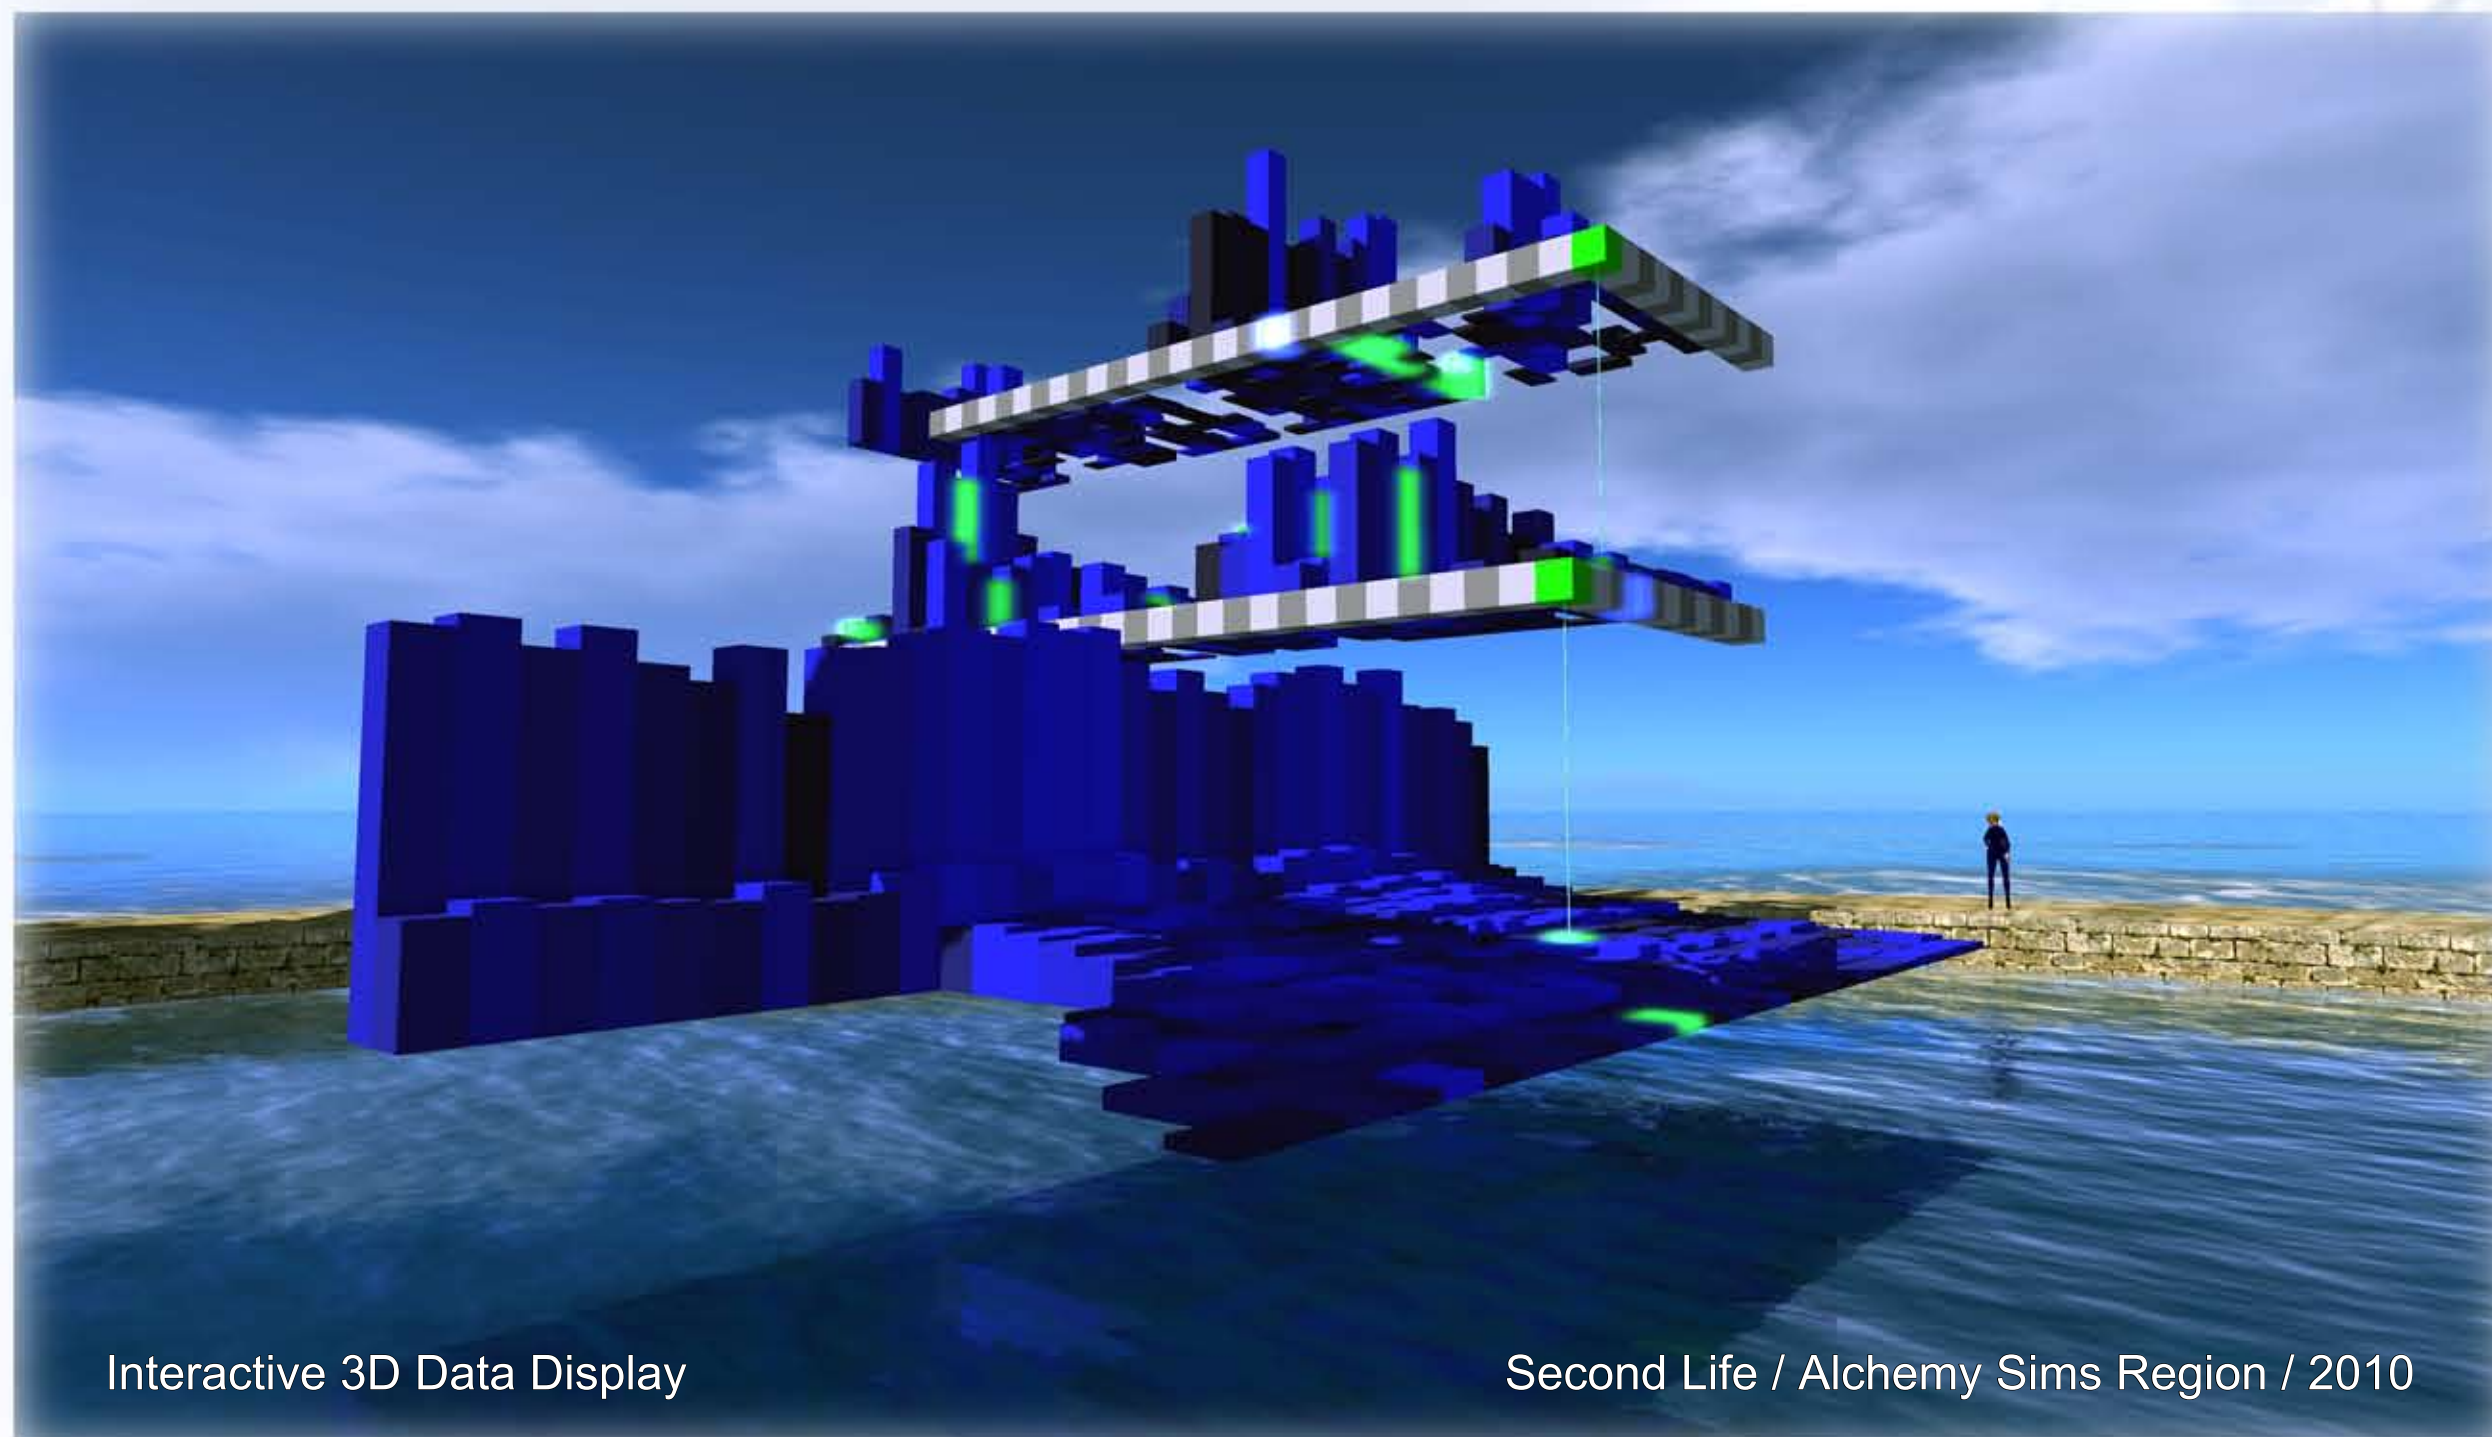

Ann Latham Cudworth

Principal and Founder

Qualifications and Capabilities:

- Seasoned, award winning design pro with 15 years design experience in virtual environments for network television, webcasts, and virtual worlds.
- Expert project planning, design and supervision of virtual environment builds combined with a flexible work force scaled to the needs of the project.
- Owner of large virtual content library containing, terra-forming materials, landscaping items, interactive scripts and architectural materials.
- Builder of Data Display environments with solid training and work experience in virtual environment design and technical/medical illustration.
- 2 Emmy Awards for design
- MFA in Scenic Design / BFA in Medical Illustration
- Certificates from Pratt Institute
- IBM Exhibit C grant recipient for game/sim build
- Second Life Solution Provider