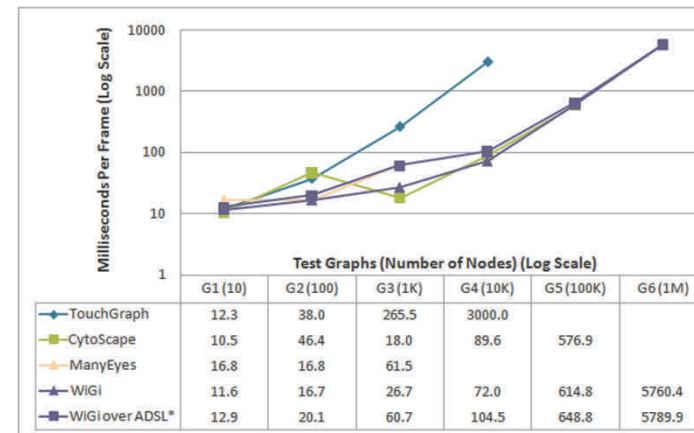

WiGis: Web-Based Interactive Graph Interfaces

Brynjar Gretarsson, John O'Donovan, Svetlin Bostandjiev, Tobias Höllerer

Interactive visualization of 1M+ nodes.

Scalable by an order of magnitude more than standard web-based graph visualization tools.

Fully Integrated with KDD-Blackbook 2.8.1

www.wigis.net