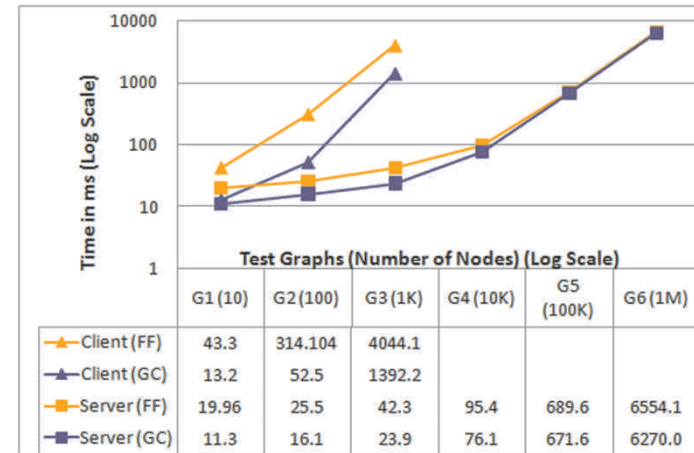

WiGis: Web-Based Interactive Graph Interfaces

Brynjar Gretarsson, John O'Donovan, Svetlin Bostandjiev, Tobias Höllerer

Interactive visualization of 1M+ nodes.

Scalable by an order of magnitude more than standard web-based graph visualization tools.

Fully Integrated with KDD-Blackbook 2.8.1

www.wigis.net