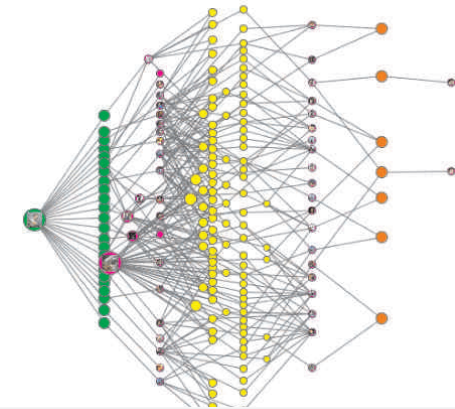

WiGis: Web-Based Interactive Graph Interfaces

Brynjar Gretarsson, John O'Donovan, Svetlin Bostandjiev, Tobias Höllerer

Real-time interaction and dynamic probing are powerful, helpful tools for analysts.

Lead Investigator: Tobias Höllerer

Our approach:

Make interaction feasible for large-scale data.

Use interaction to predictably explore the data

Make these technologies available to every web user

www.wigis.net

WiGis: Web-Based Interactive Graph Interfaces

Brynjar Gretarsson, John O'Donovan, Svetlin Bostandjiev, Tobias Höllerer

Key Ideas

- Manage computationally expensive interactive Visualizations.
- Client-side web browsers have varying computational resources.
- Heavy processing can be performed remotely.
- Ajax Techniques used to provide a seamless transition between client and server side processing.
- **Large scale interactive graph visualizations can be provided NATIVELY in a web browser**