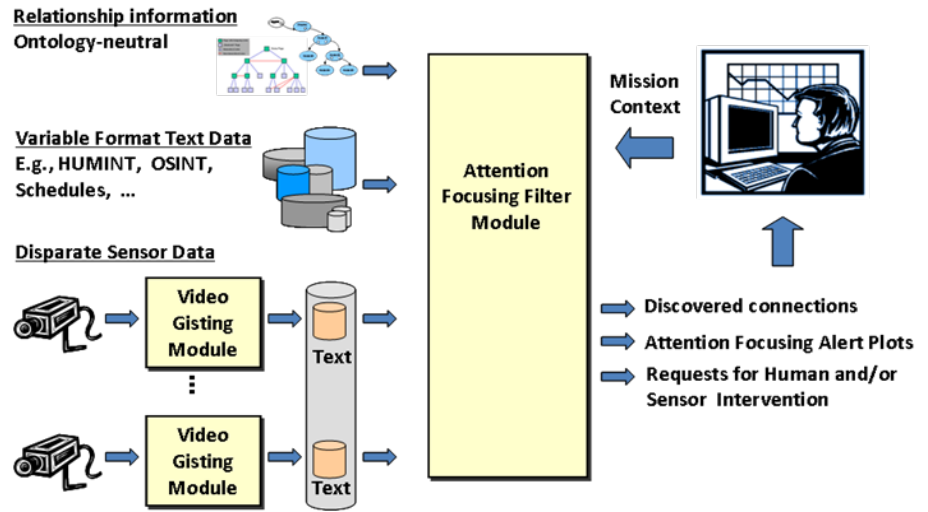

Text-Video Fusion / Attention Focusing