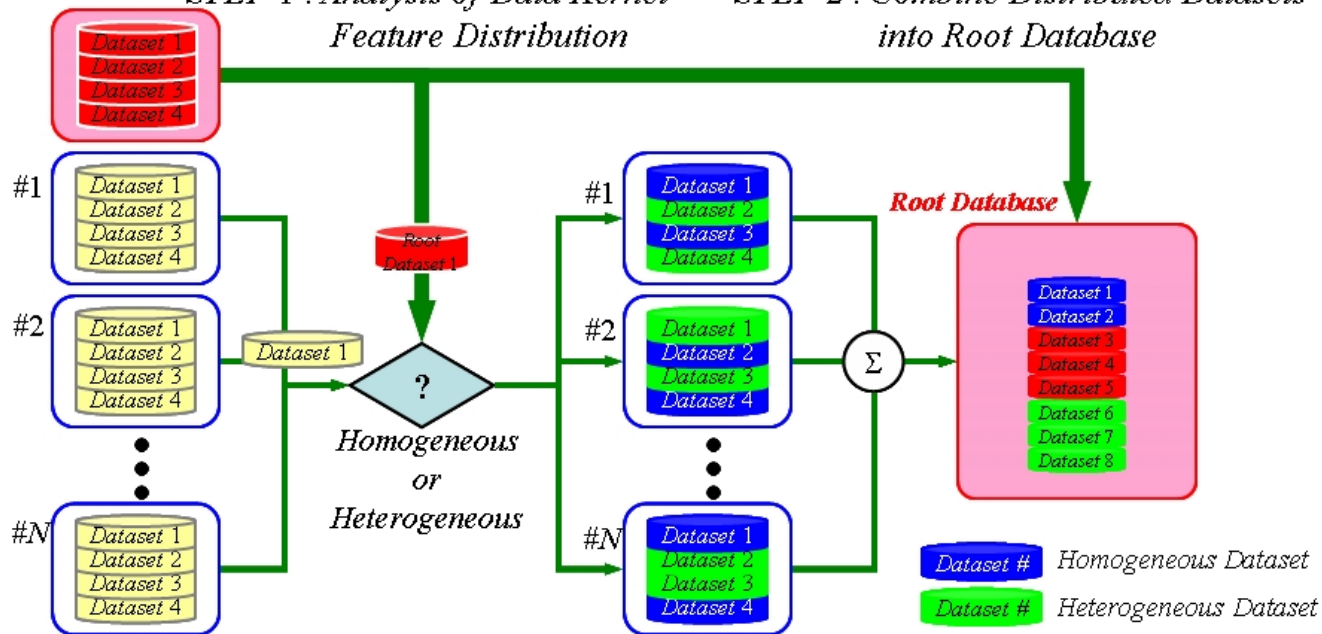

Research Area: Sensory Intelligence

- Dynamic Classification-- Semi-supervised Learning, Online Support Vector Machines, Composite Kernel Feature Analysis, Heterogeneous Online Data Association.
- Adaptive Prediction-- Nonlinear Filters for Extended Kalman Filter, Recurrent Neural Network, and Interactive Multiple Model-based Estimation.

STEP 1 : Kernel Selection

STEP 2 : Composition of Kernels

Root Database STEP 1 : Analysis of Data Kernel Feature Distribution

STEP 2 : Combine Distributed Datasets into Root Database

Virginia Commonwealth University