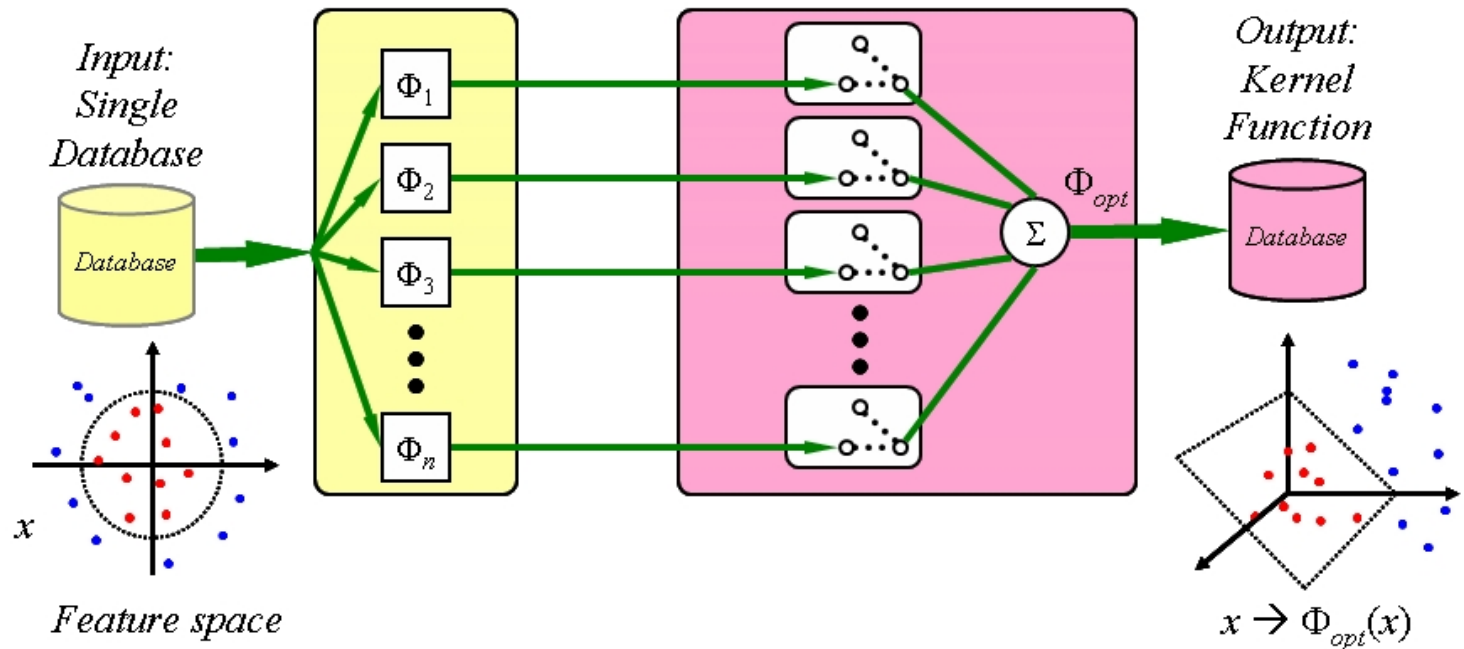

Research Area: Sensory Intelligence

- Dynamic Classification-- Semi-supervised Learning, Online Support Vector Machines, Composite Kernel Feature Analysis, Heterogeneous Online Data Association.
- Adaptive Prediction-- Nonlinear Filters for Extended Kalman Filter, Recurrent Neural Network, and Interactive Multiple Model-based Estimation.

STEP 1 : Kernel Selection

STEP 2 : Composition of Kernels

Root Database STEP 1 : Analysis of Data Kernel Feature Distribution

STEP 2 : Combine Distributed Datasets into Root Database

Virginia Commonwealth University