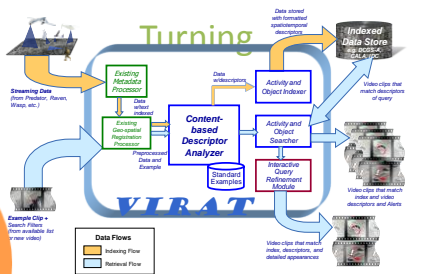

Key personnel

- Anthony Hoogs, PhD
- Amitha Perera, PhD
- Matt Turek, PhD

Video group founded August '07

- 13 members
- 9 PhDs

Kitware, Inc.

- 60 employees
- 25% annual growth
- 27 PhD's
- 11 years old
- Government and commercial funding
- Contracting and consulting
- Open-source business model

BLUE, Object Function (DARPA)

VIRAT (DARPA)

Dismount Tracking (DARPA)

PANDA (DARPA)

CARVE (DARPA)

Contact Information

Anthony Hoogs

Director of Computer Vision
Kitware, Inc.