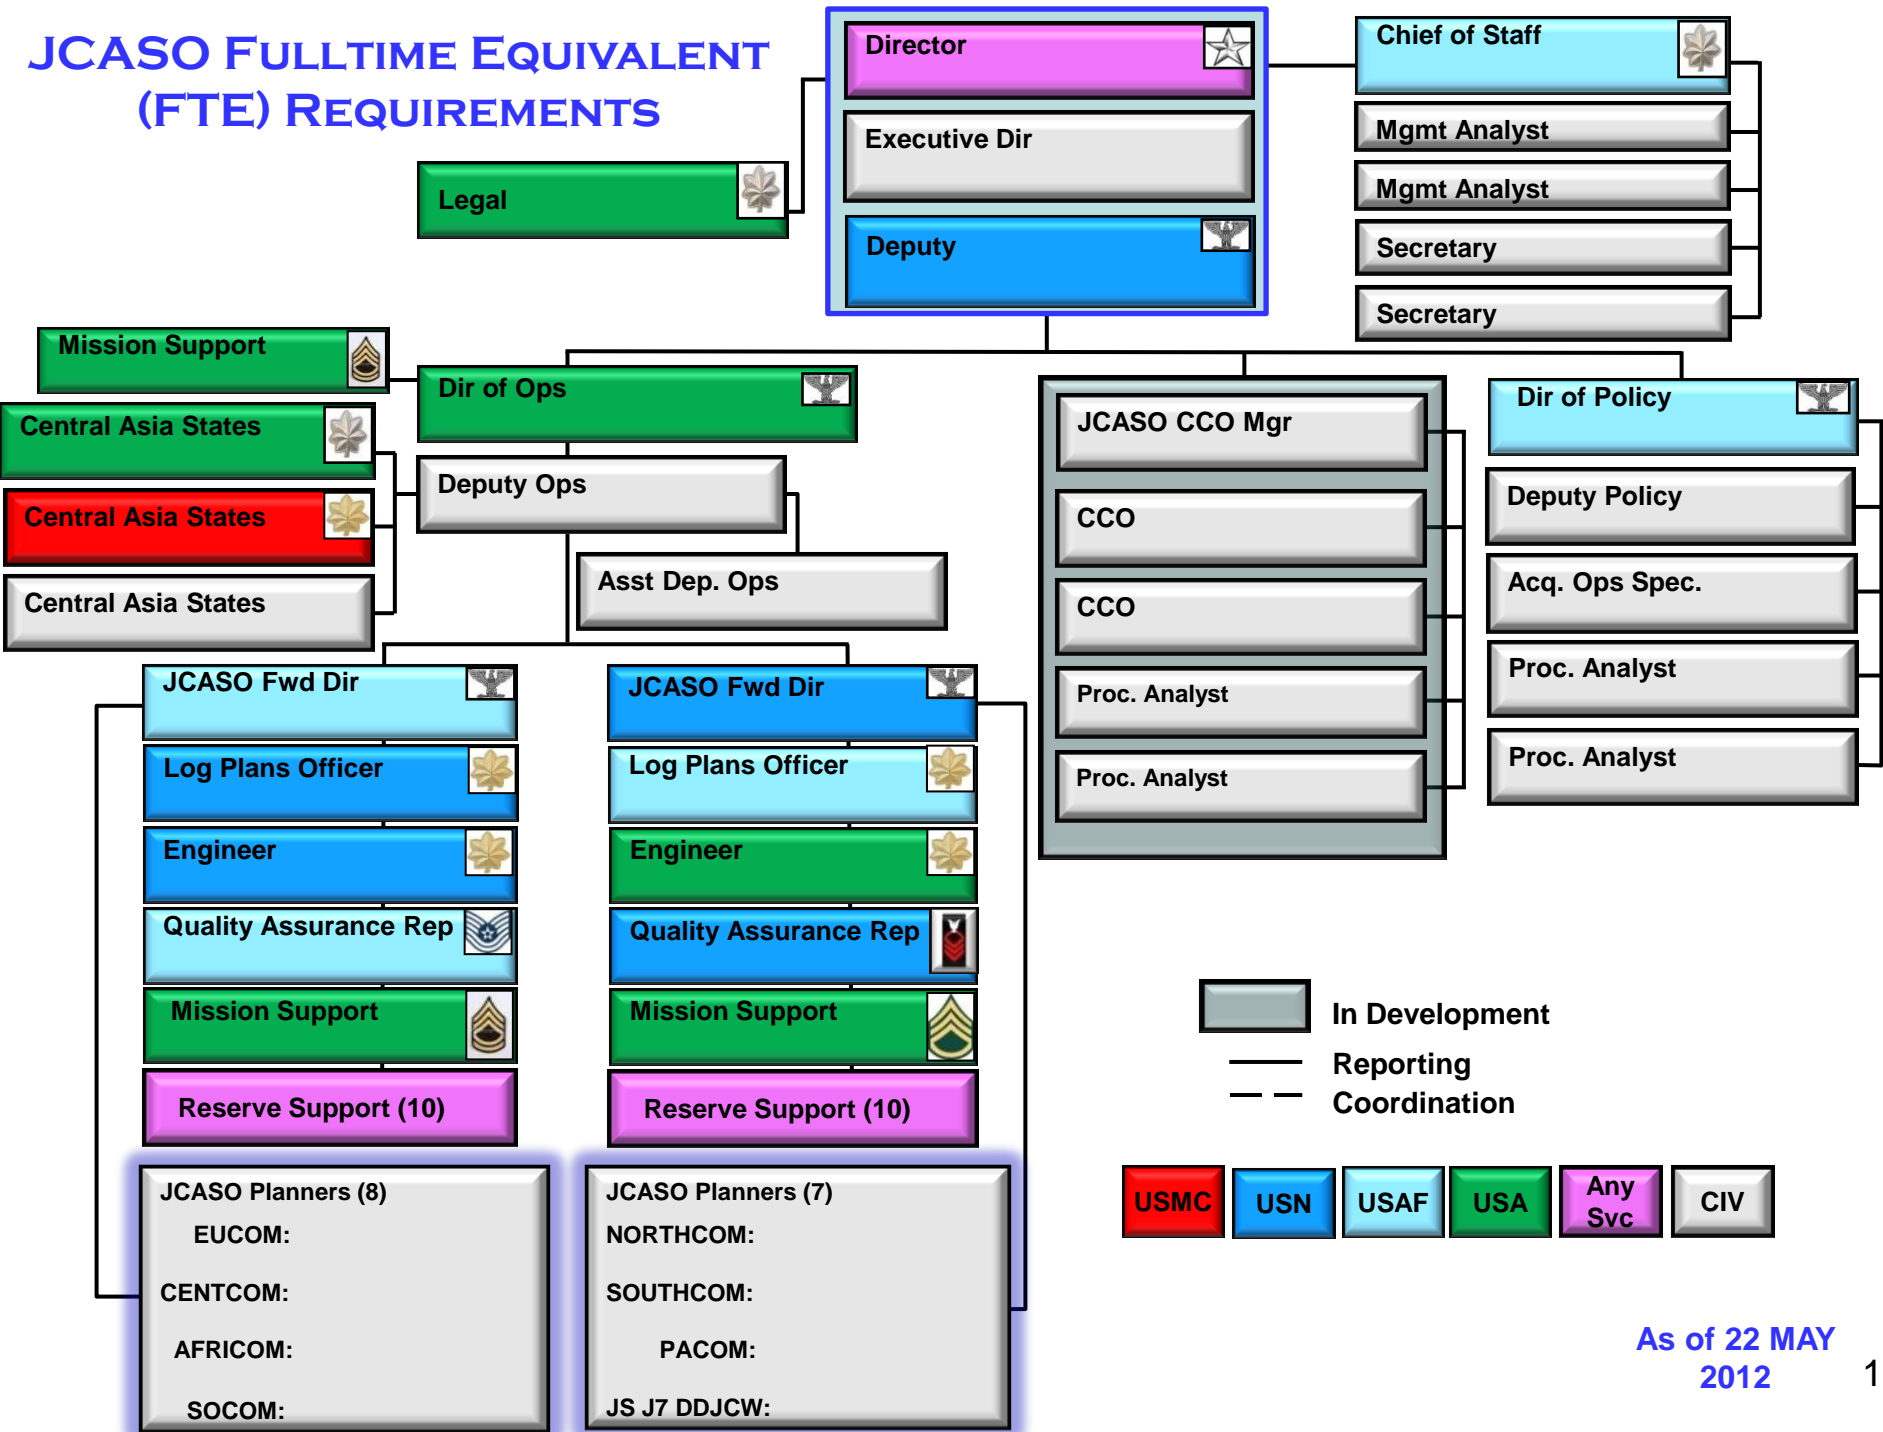

JCASO FULLTIME EQUIVALENT (FTE) REQUIREMENTS

As of 22 MAY 2012