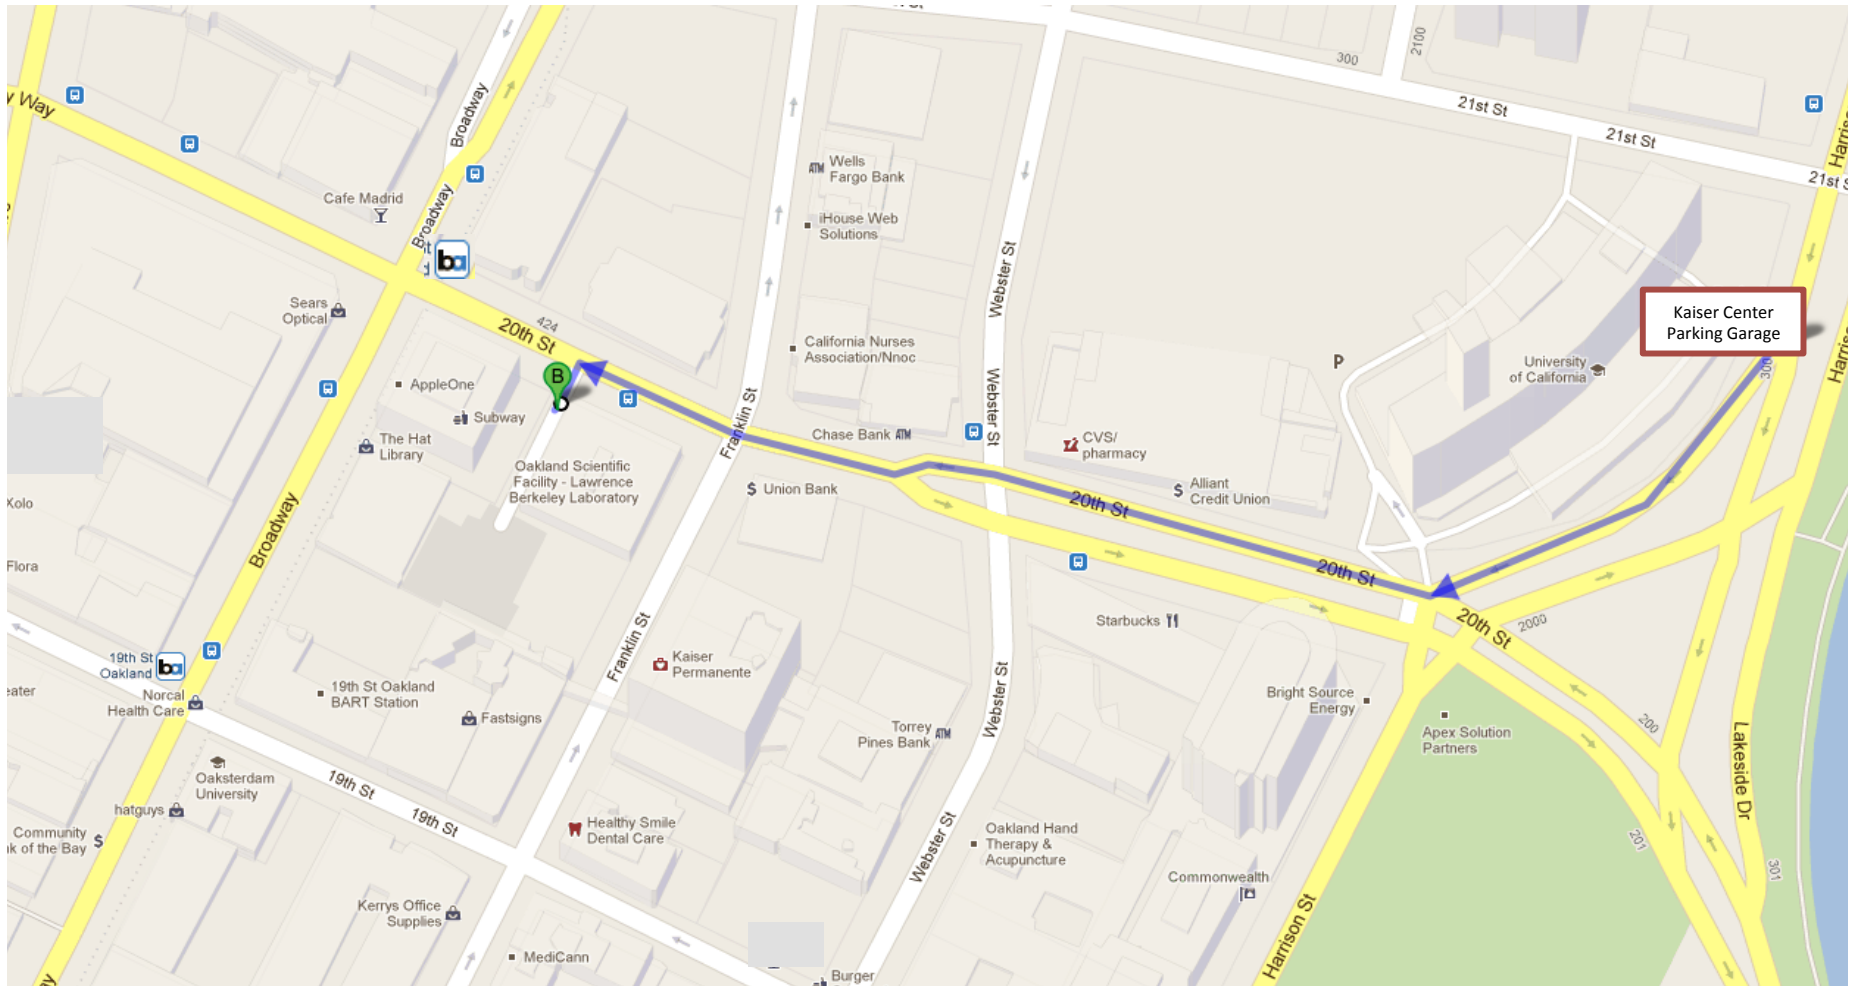

**Oakland Scientific Facility
Lawrence Berkeley National Laboratory
National Energy Research Scientific Computing (NERSC) Center
415 20th Street
Oakland, CA 94612
510.486.7612**

Kaiser Center Parking Garage

300 Lakeside Drive, Oakland, CA 94612

Daily/early bird \$15 Daily/after 9am \$21 (Hourly \$8)

Enter garage from U-shaped driveway, staying to right.

Garage may also be entered from 21st St.

STAFF ONLY: Monthly card key parking; limited all-day vouchers available