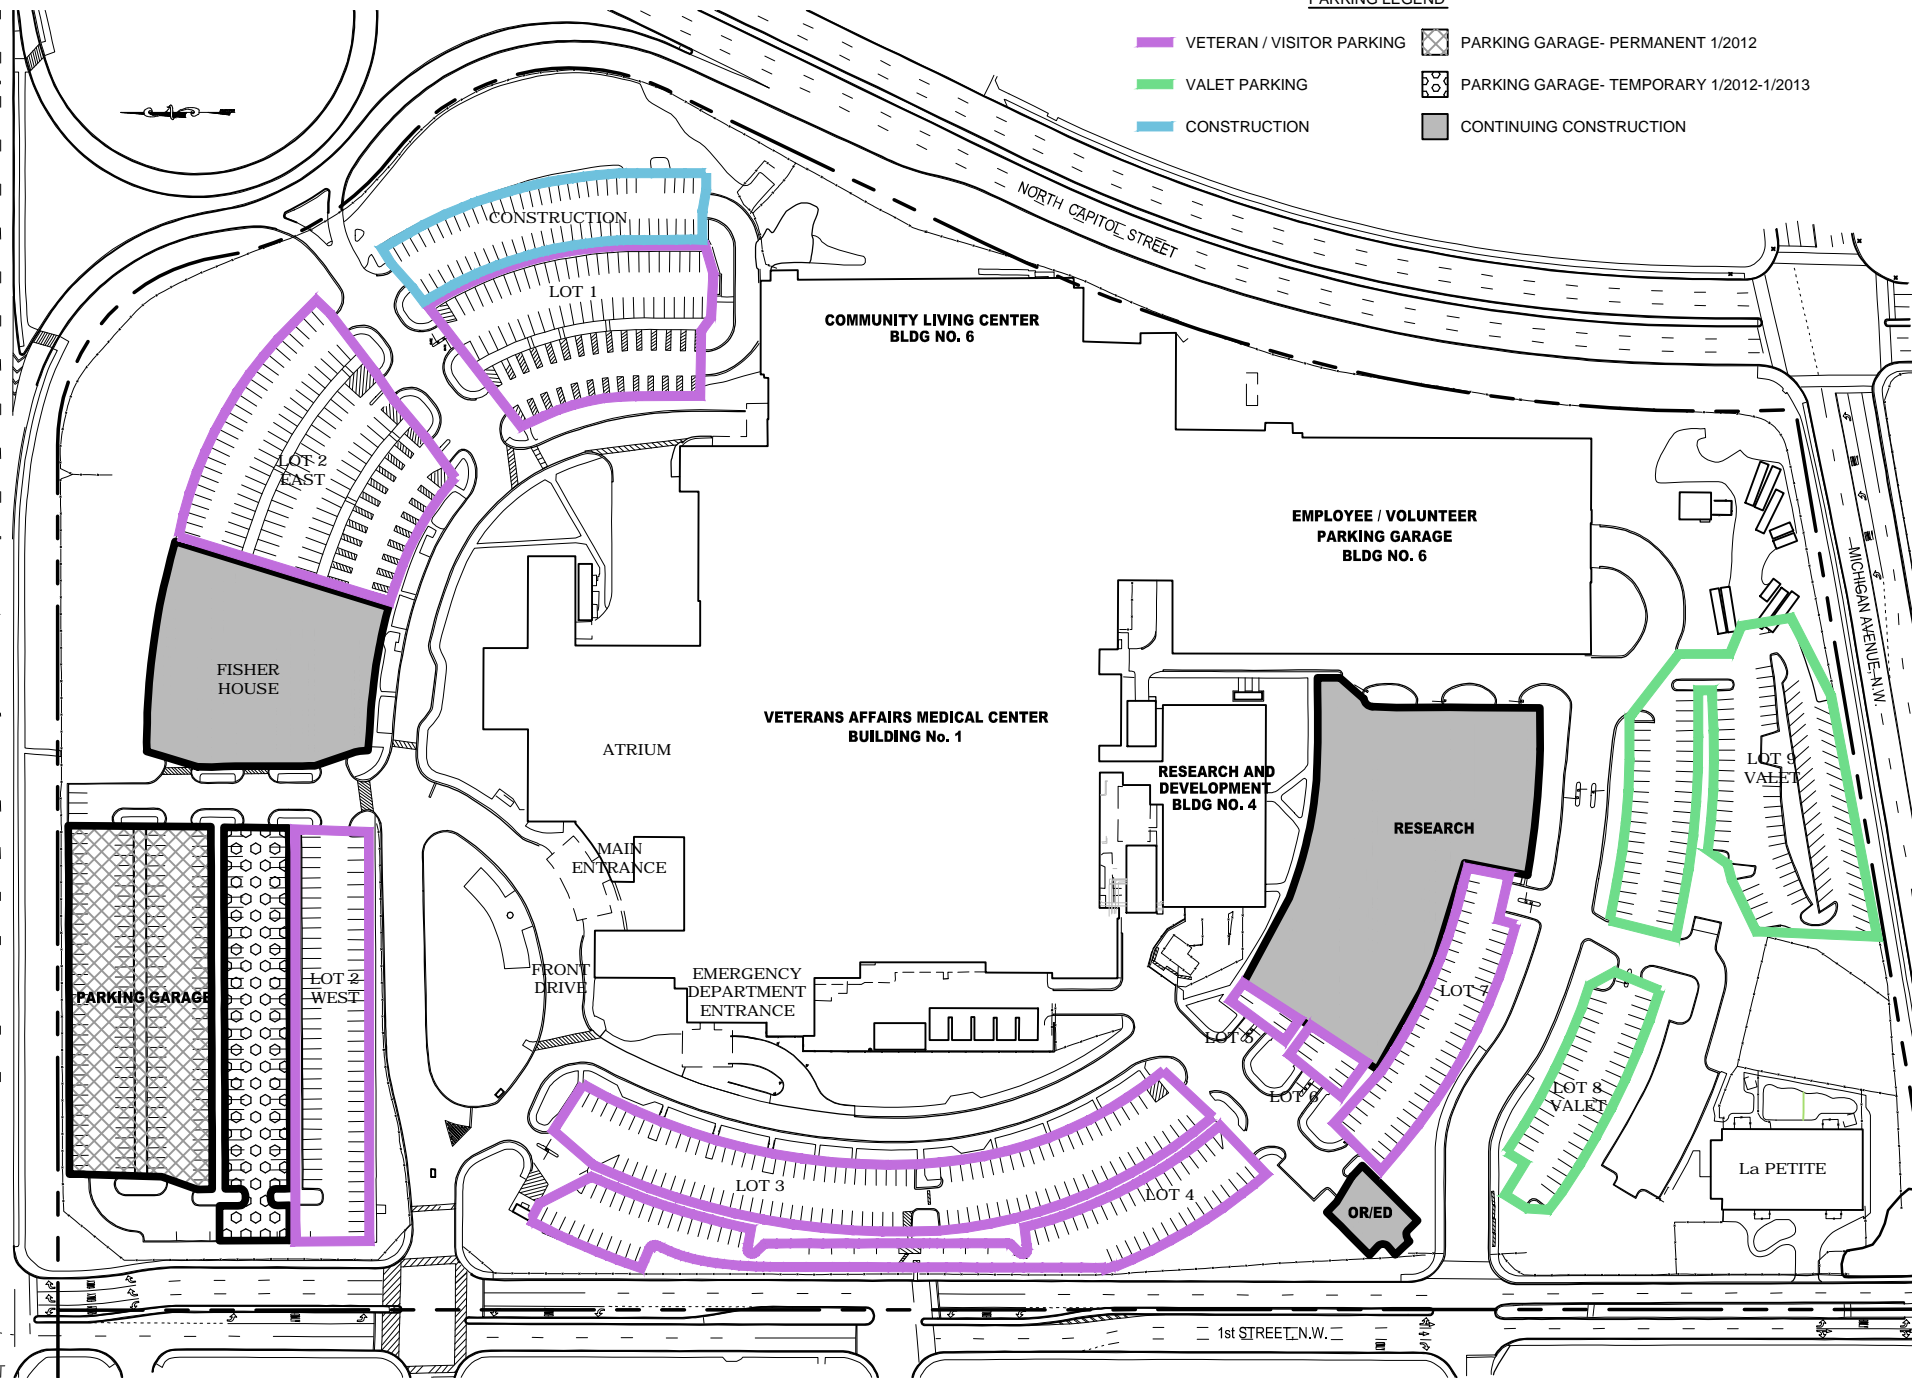

PARKING LEGEND

- VETERAN / VISITOR PARKING
- VALET PARKING
- CONSTRUCTION
- PARKING GARAGE- PERMANENT 1/2012
- PARKING GARAGE- TEMPORARY 1/2012-1/2013
- CONTINUING CONSTRUCTION

IRVING STREET, N.W.

La PETITE