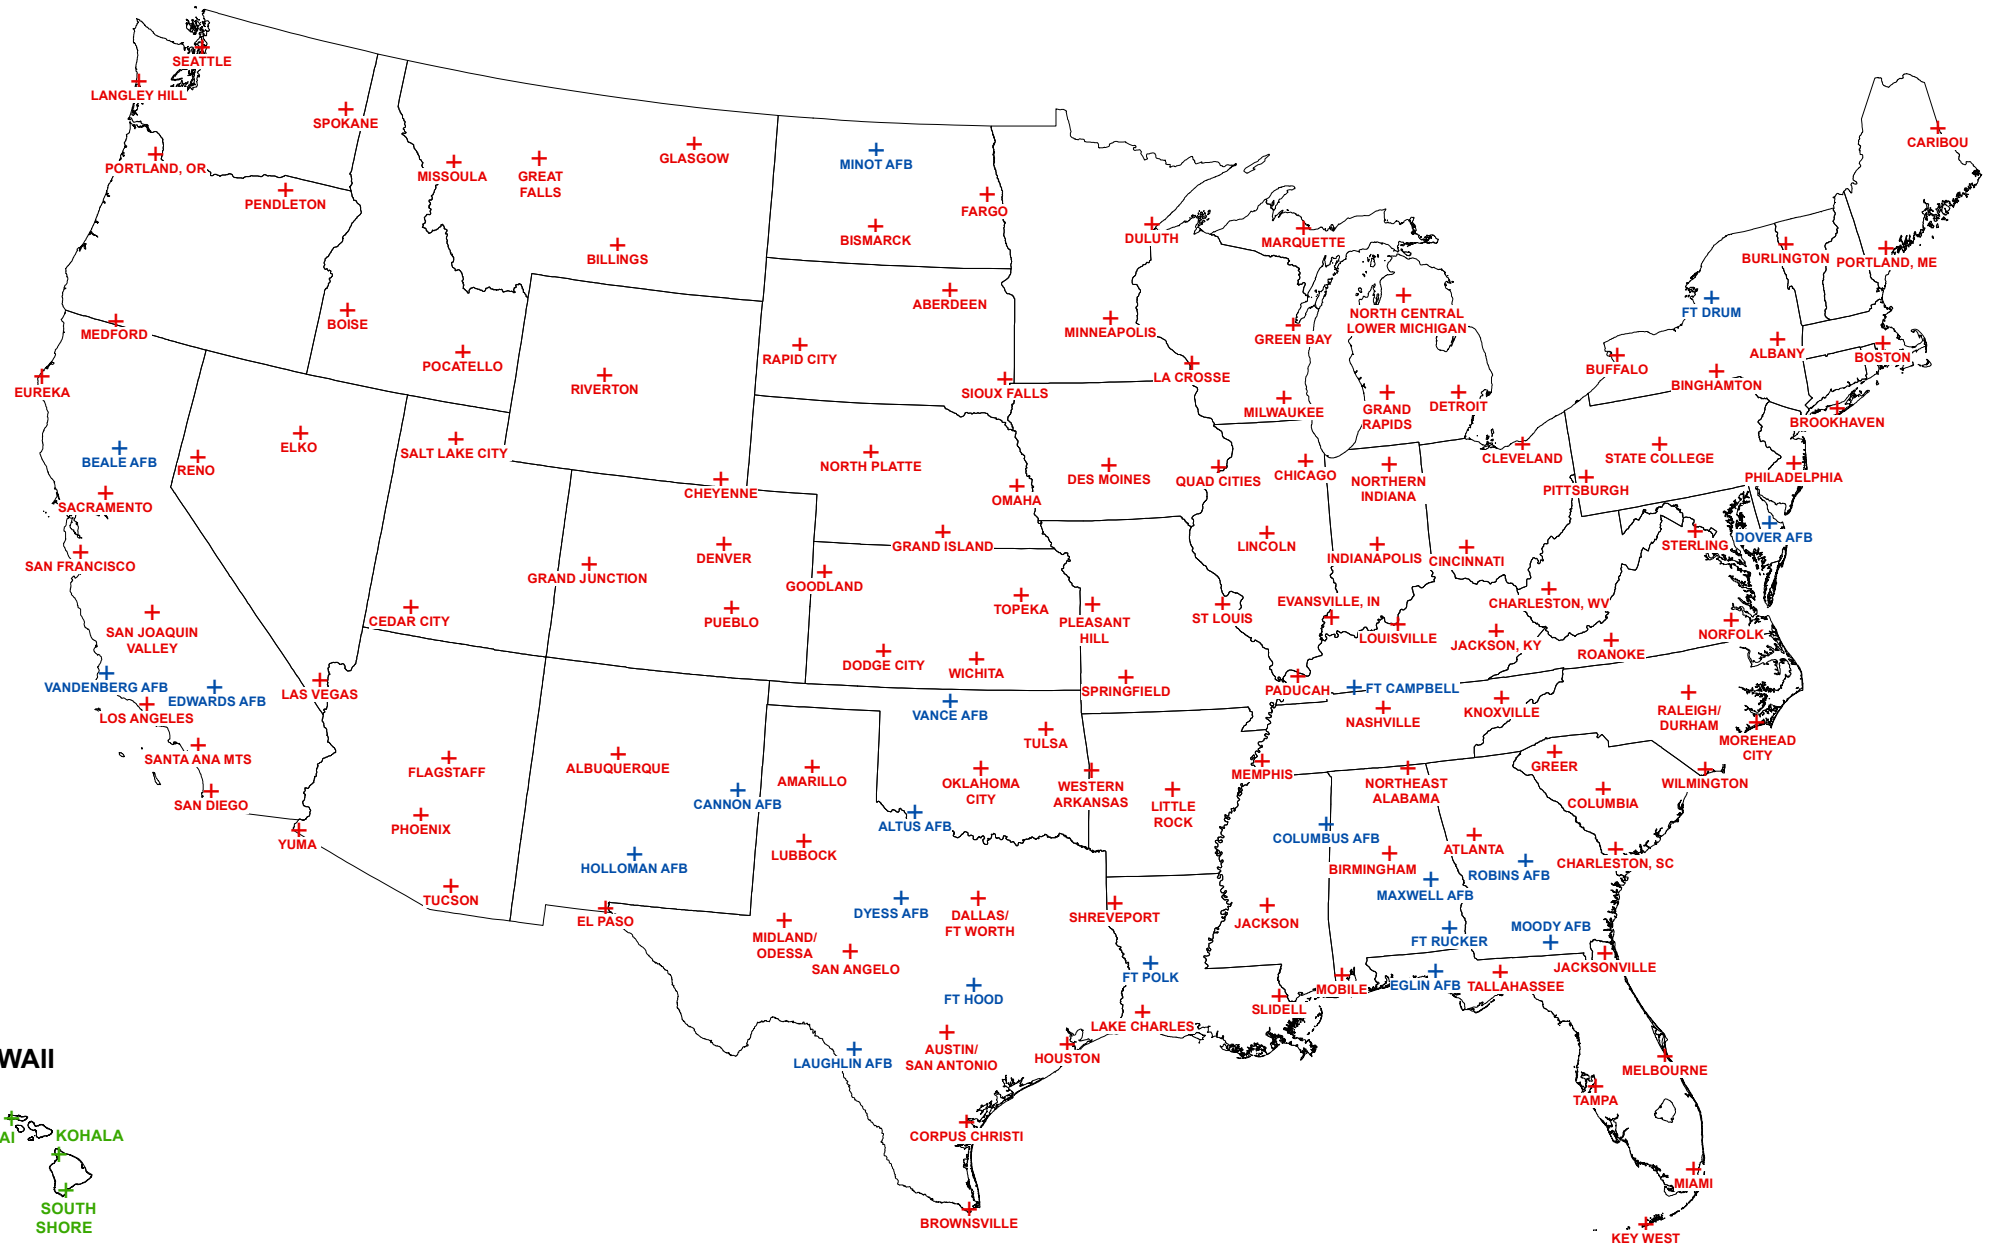

Worldwide WSR-88D NEXRAD Network

- + NWS SITE
- + DoD SITE
- + FAA SITE

PUERTO RICO