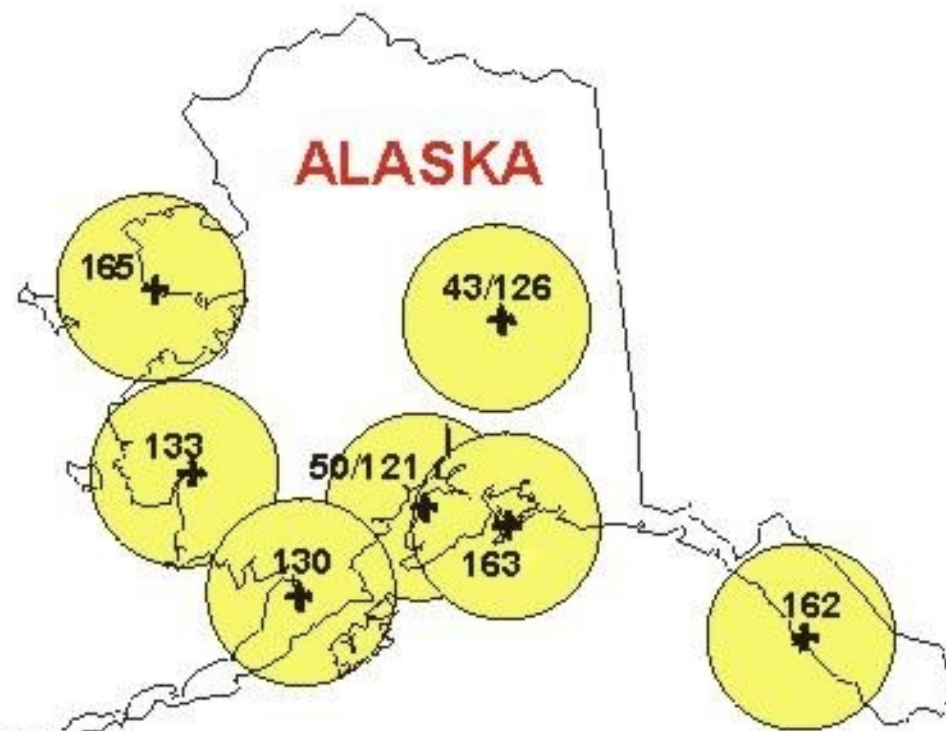

COMPLETED WSR-88D INSTALLATIONS

SOUTH KOREA

OKINAWA

GUAM

PUERTO RICO

AZORES

ALASKA

HAWAII

KAUAI

MOLOKAI

HAWAII

164

156

**RADAR OPERATIONS CENTER
NORMAN, OKLAHOMA**