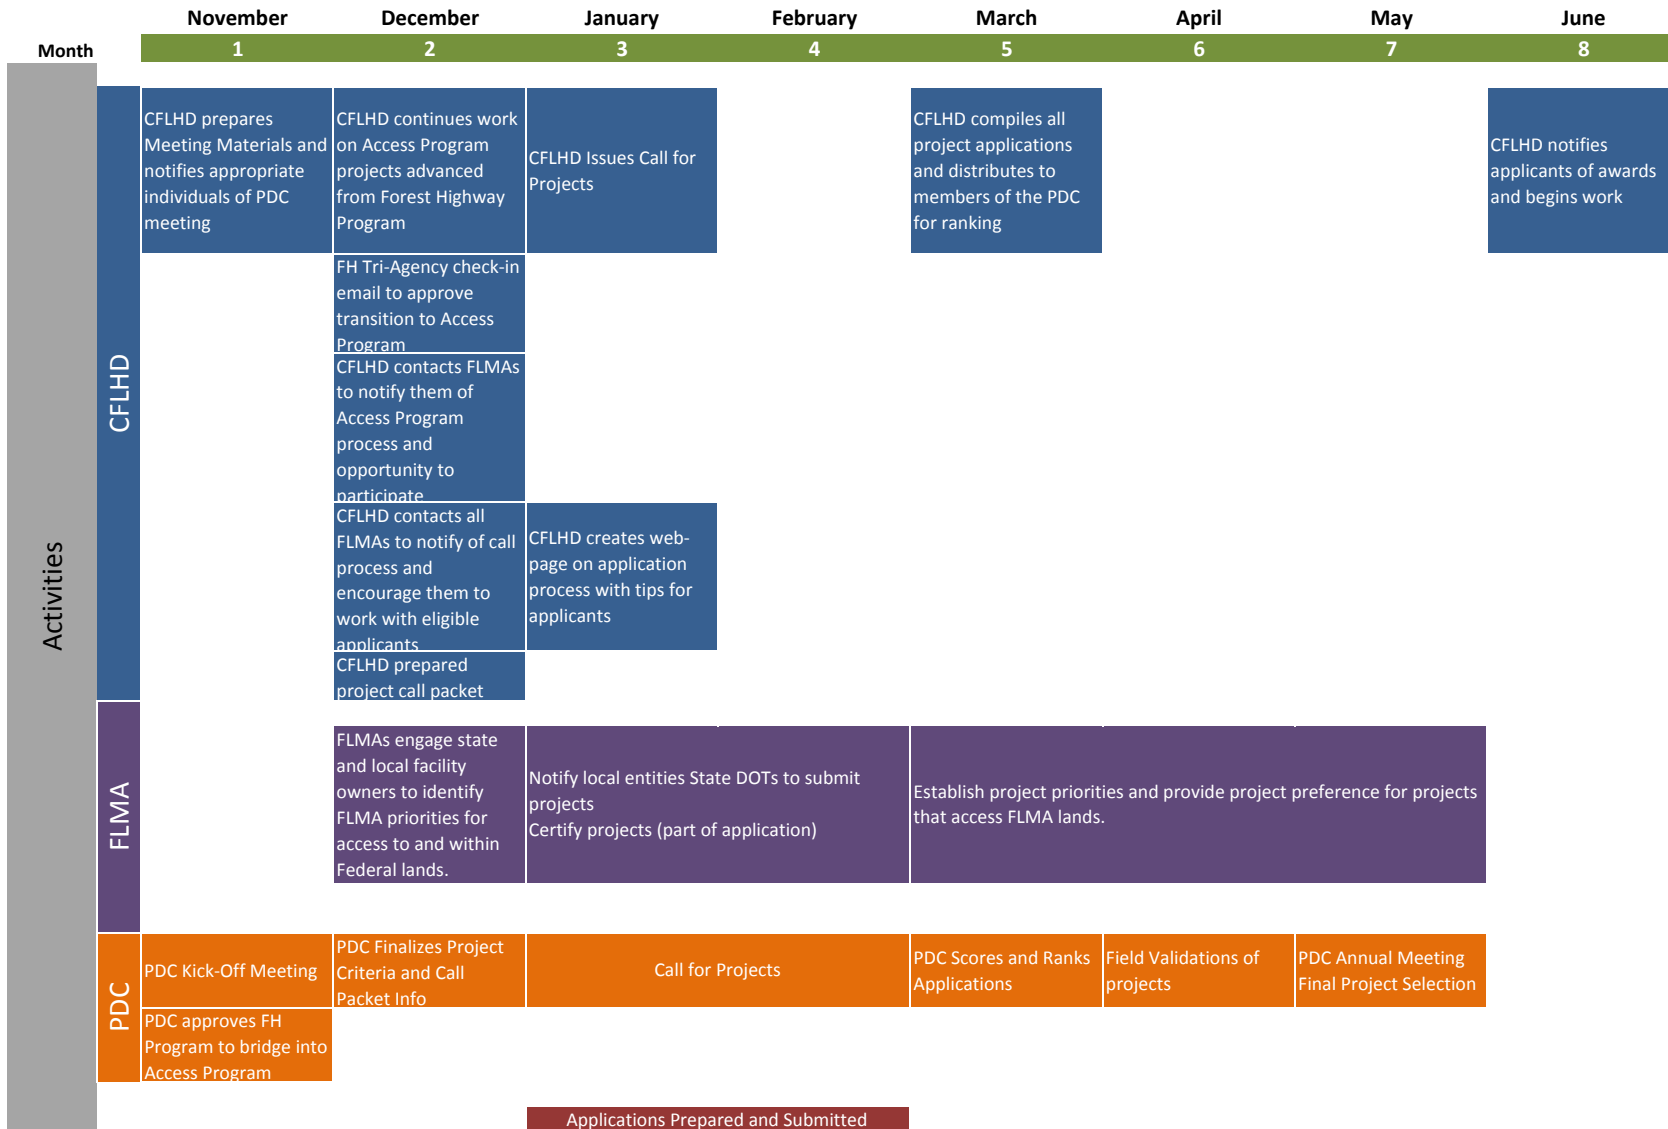

## DRAFT Arizona Access Program Project Selection Process

Notes: This diagram is subject to change based on the needs, funding availability, and staff/PDC time constraints.

FLMA is an abbreviation for Federal Lands Management Agency.

PDC is an abbreviation for Programming Decisions Committee

For guidance on the program, see: <http://www.fhwa.dot.gov/map21/guidance/guideflap.cfm>

For information on CFLHD's roll-out of the program, see: [www.cflhd.gov/programs/flap/](http://www.cflhd.gov/programs/flap/)