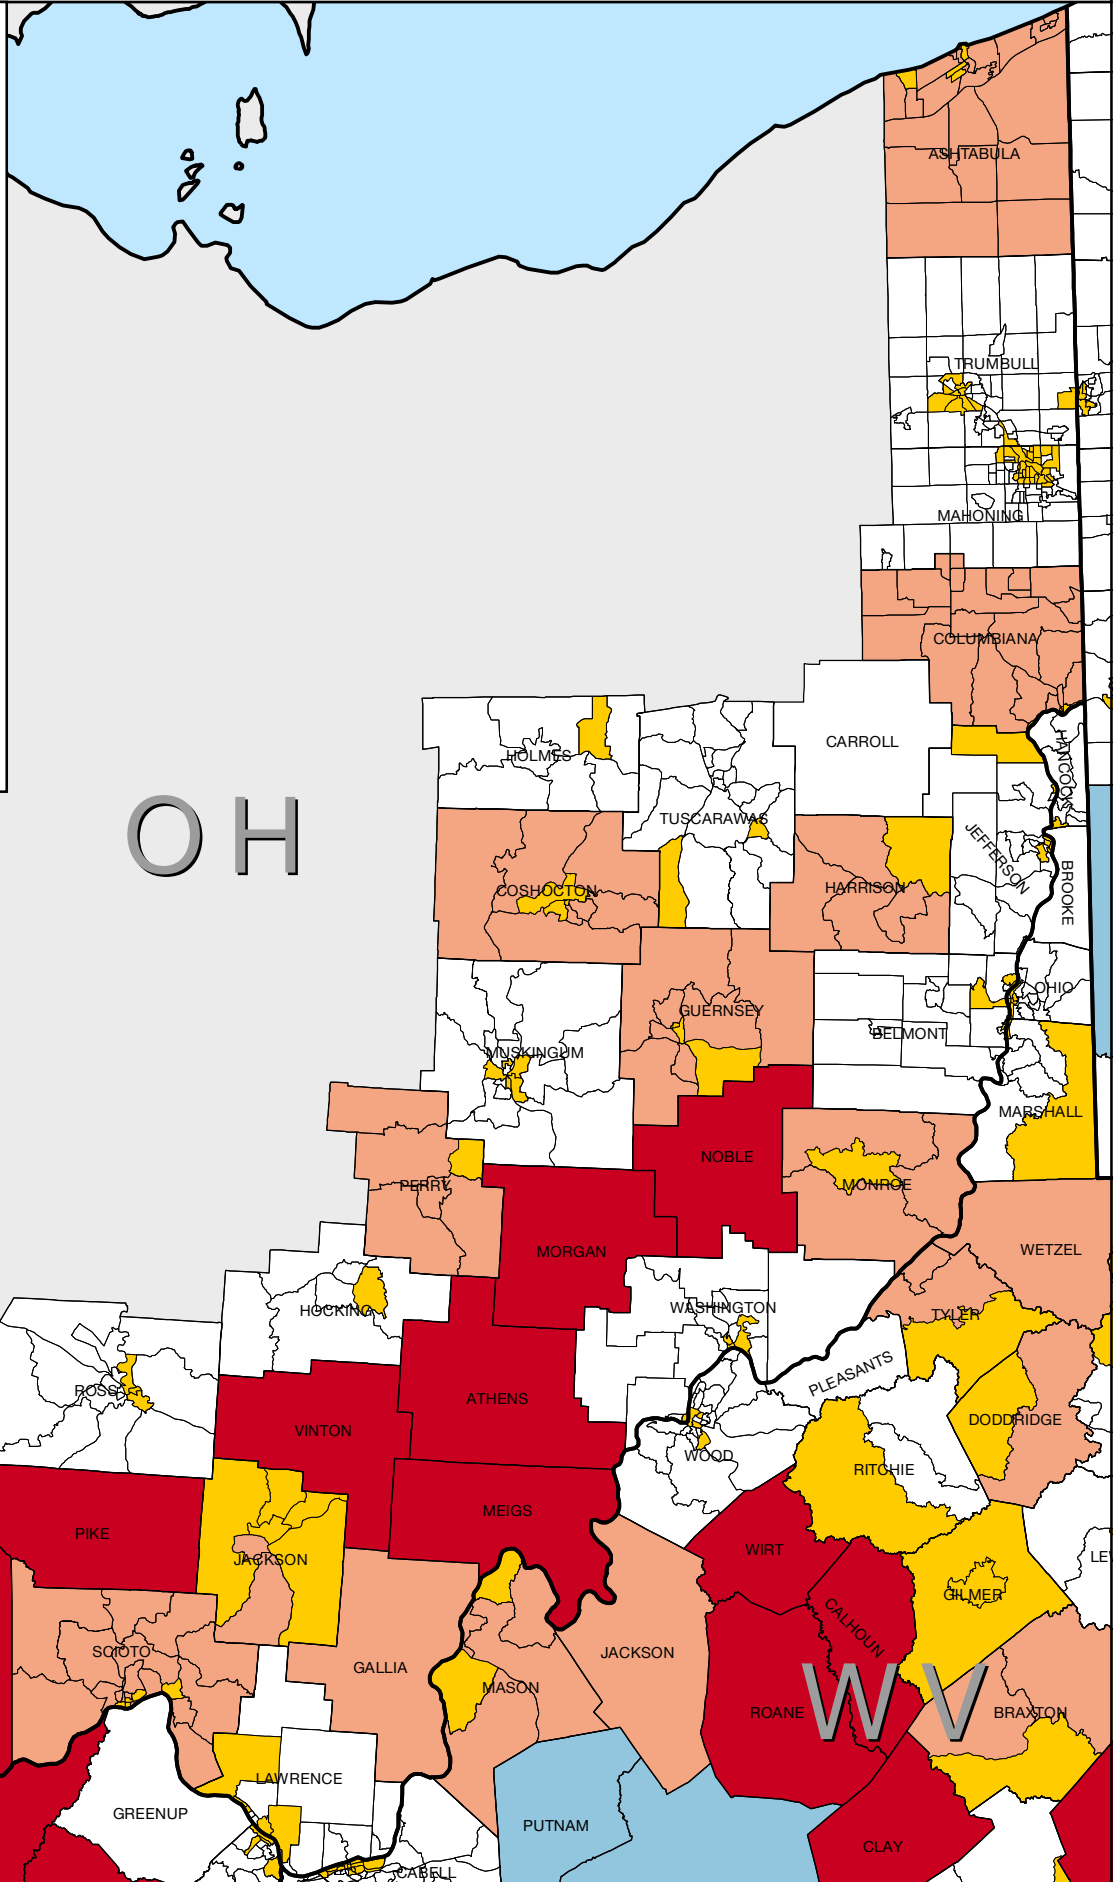

County Economic Status and Distressed Areas in Appalachian Ohio, Fiscal Year 2013

Levels of Economic Status

- Distressed County
- At-Risk County
- Distressed Area
- Transitional County
- Distressed Area
- Competitive County
- Attainment County

OH

WV