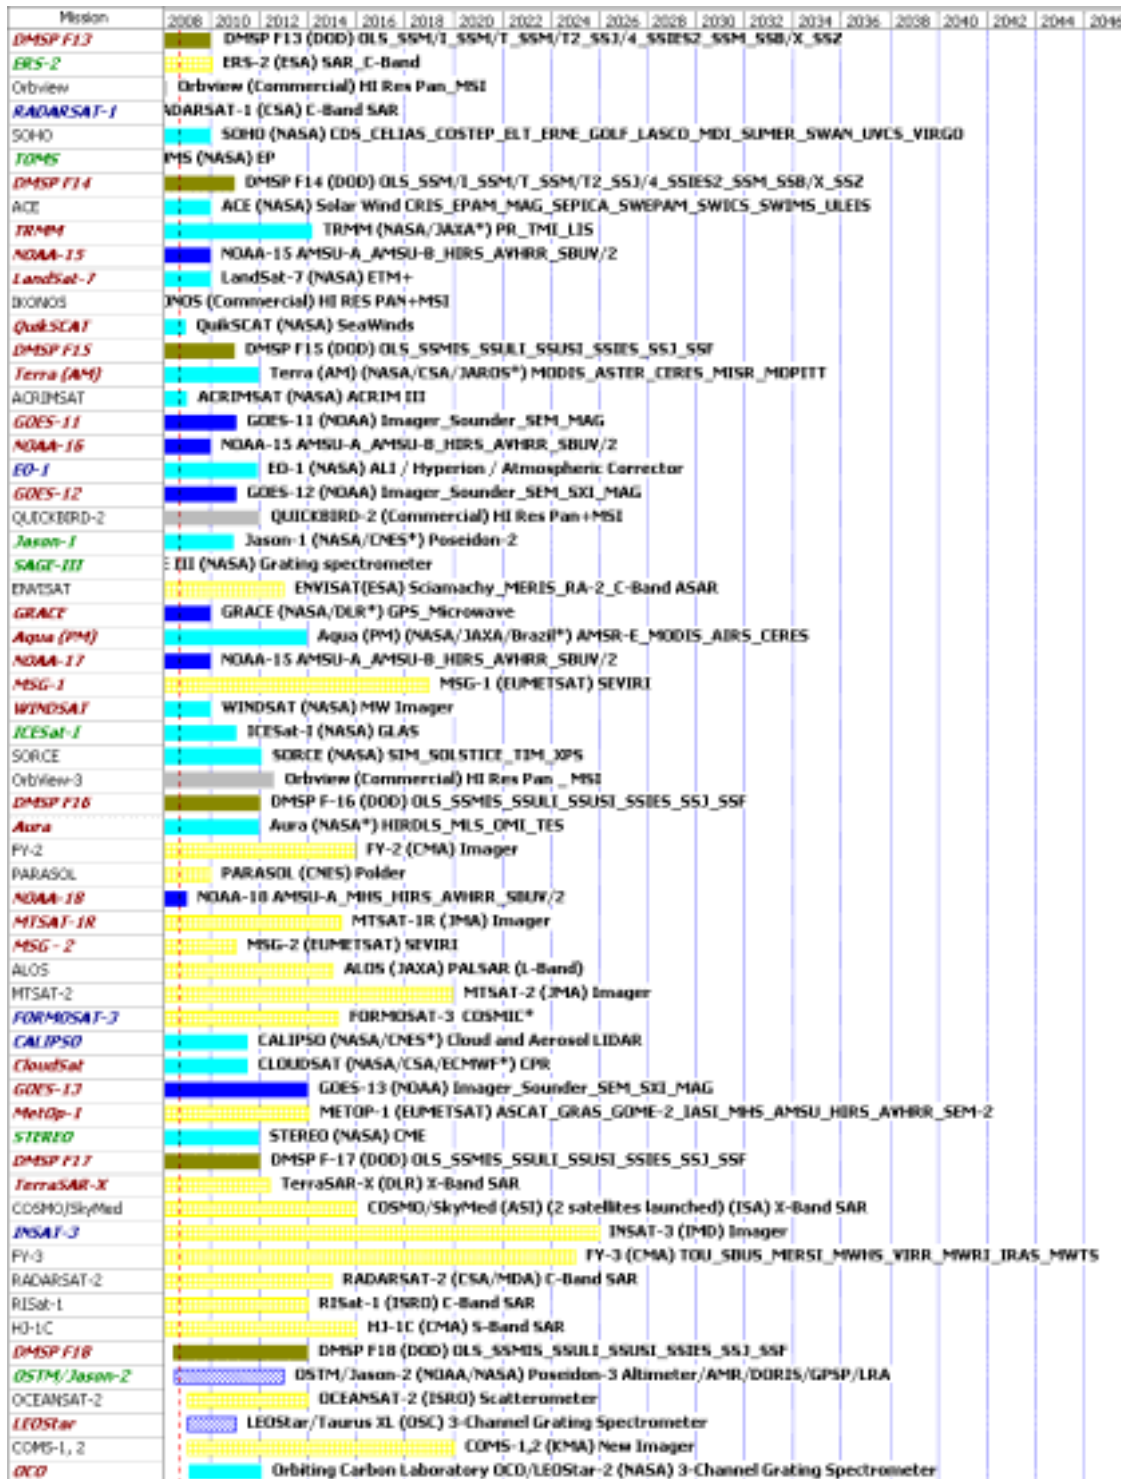

Satellite Fly-Out Schedule

*Joint/International Mission

Satellite Flyout Schedule (Concluded)

* Joint/International Mission

NOAA NASA DoD Interagency Foreign Decadal Commercial

Impacts NWP

Impacts JCSDA Science Goals

Impacts NWP and JCSDA Science Goals