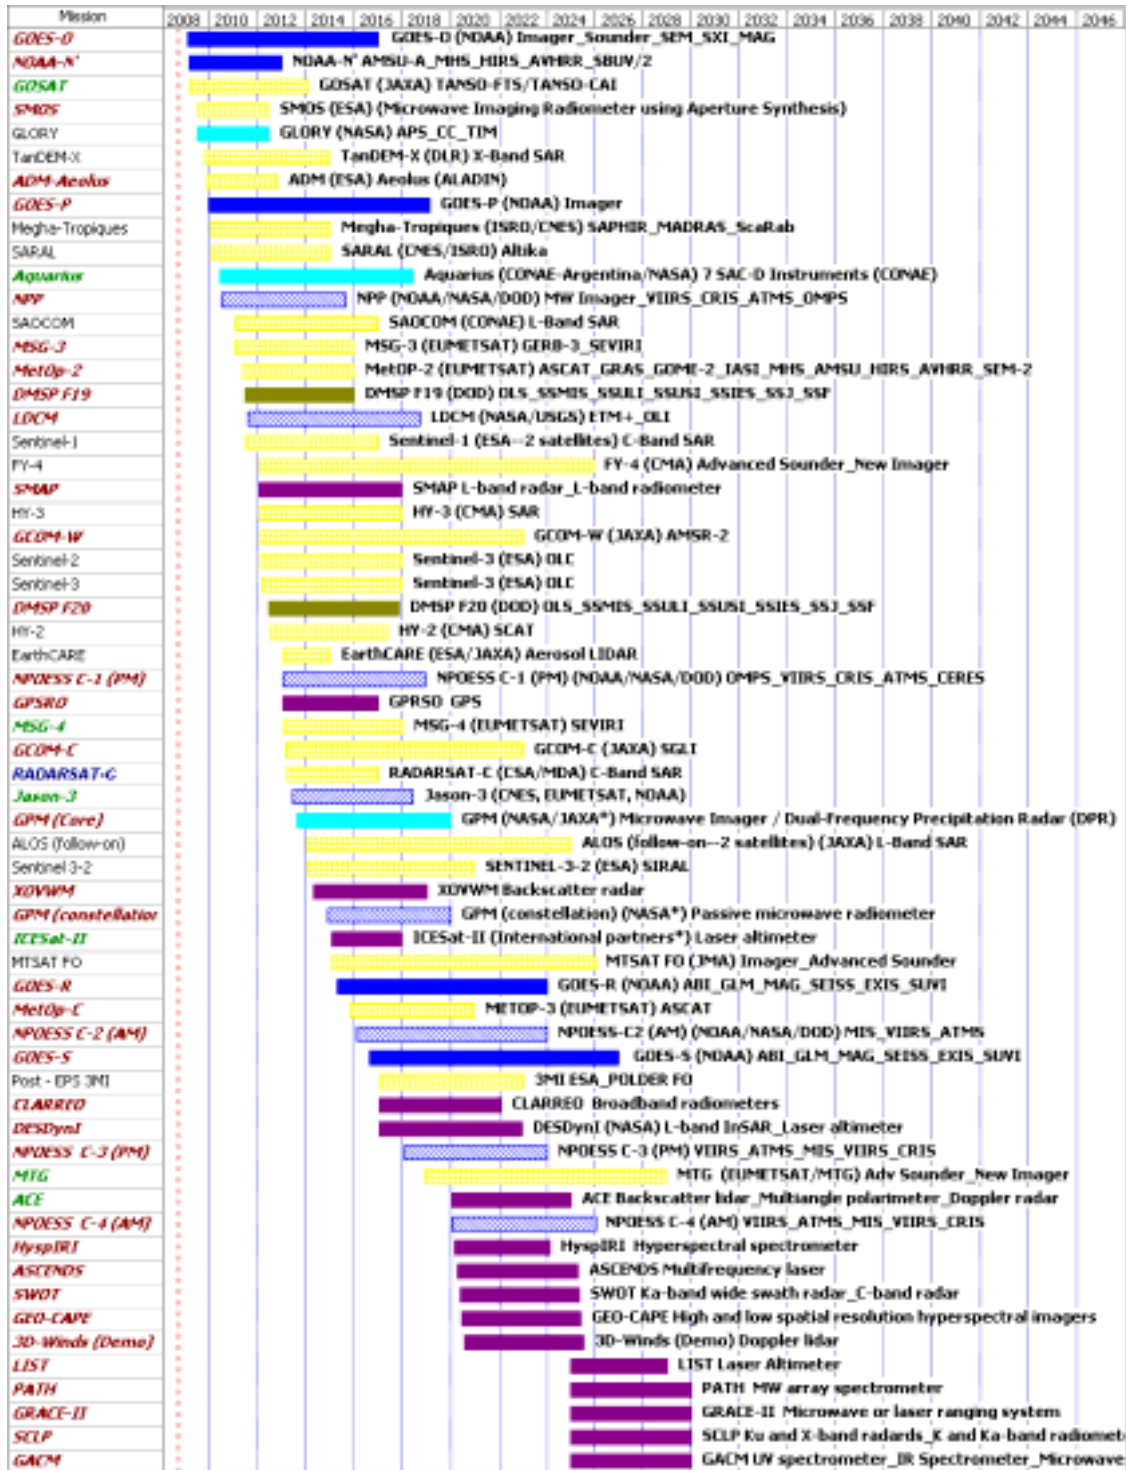

Satellite Fly-Out Schedule

*Joint/International Mission

Satellite Flyout Schedule (Concluded)

* Joint/International Mission

NOAA NASA DoD Interagency Foreign Decadal Commercial

Impacts NWP

Impacts JCSDA Science Goals

Impacts NWP and JCSDA Science Goals