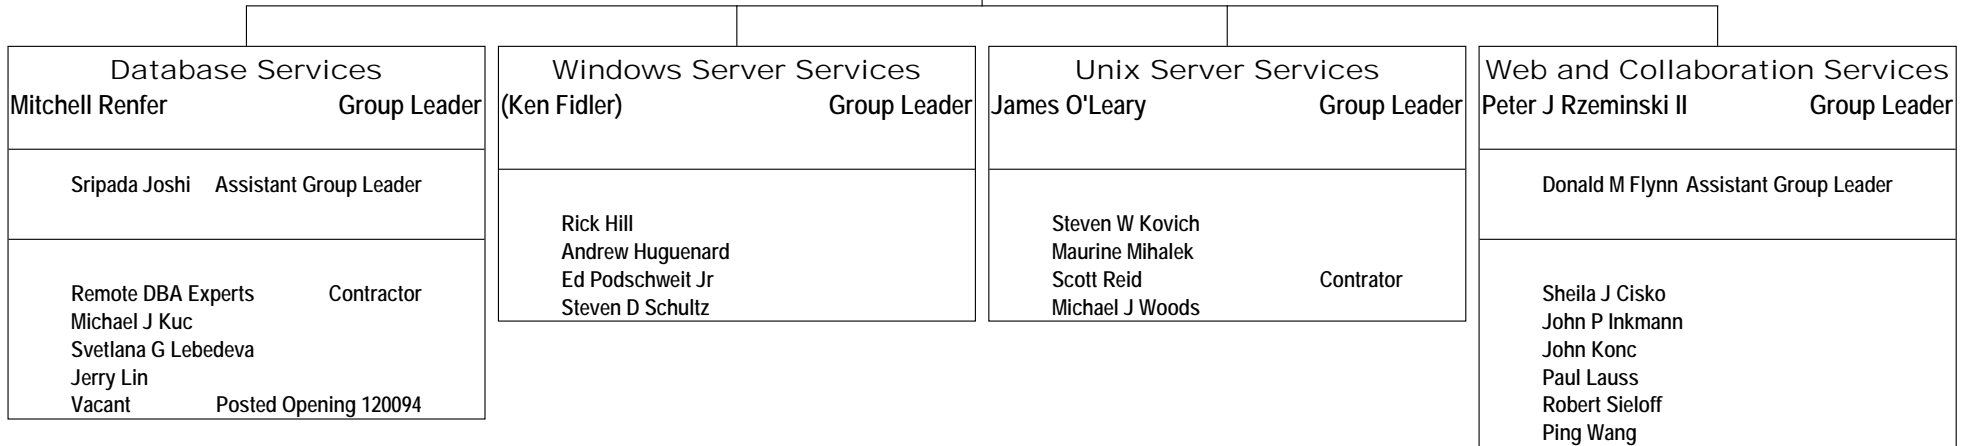

Enterprise Services Operations	
Thomas W Ackenhusen	Department Head
Ken Fidler	Assistant Department Head