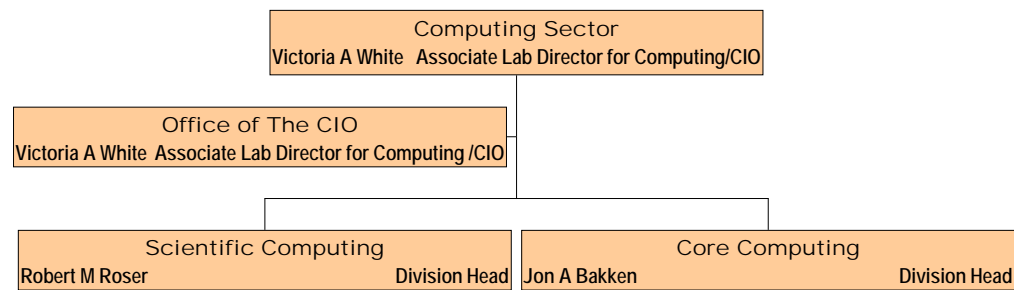

Computing Sector Organization Chart