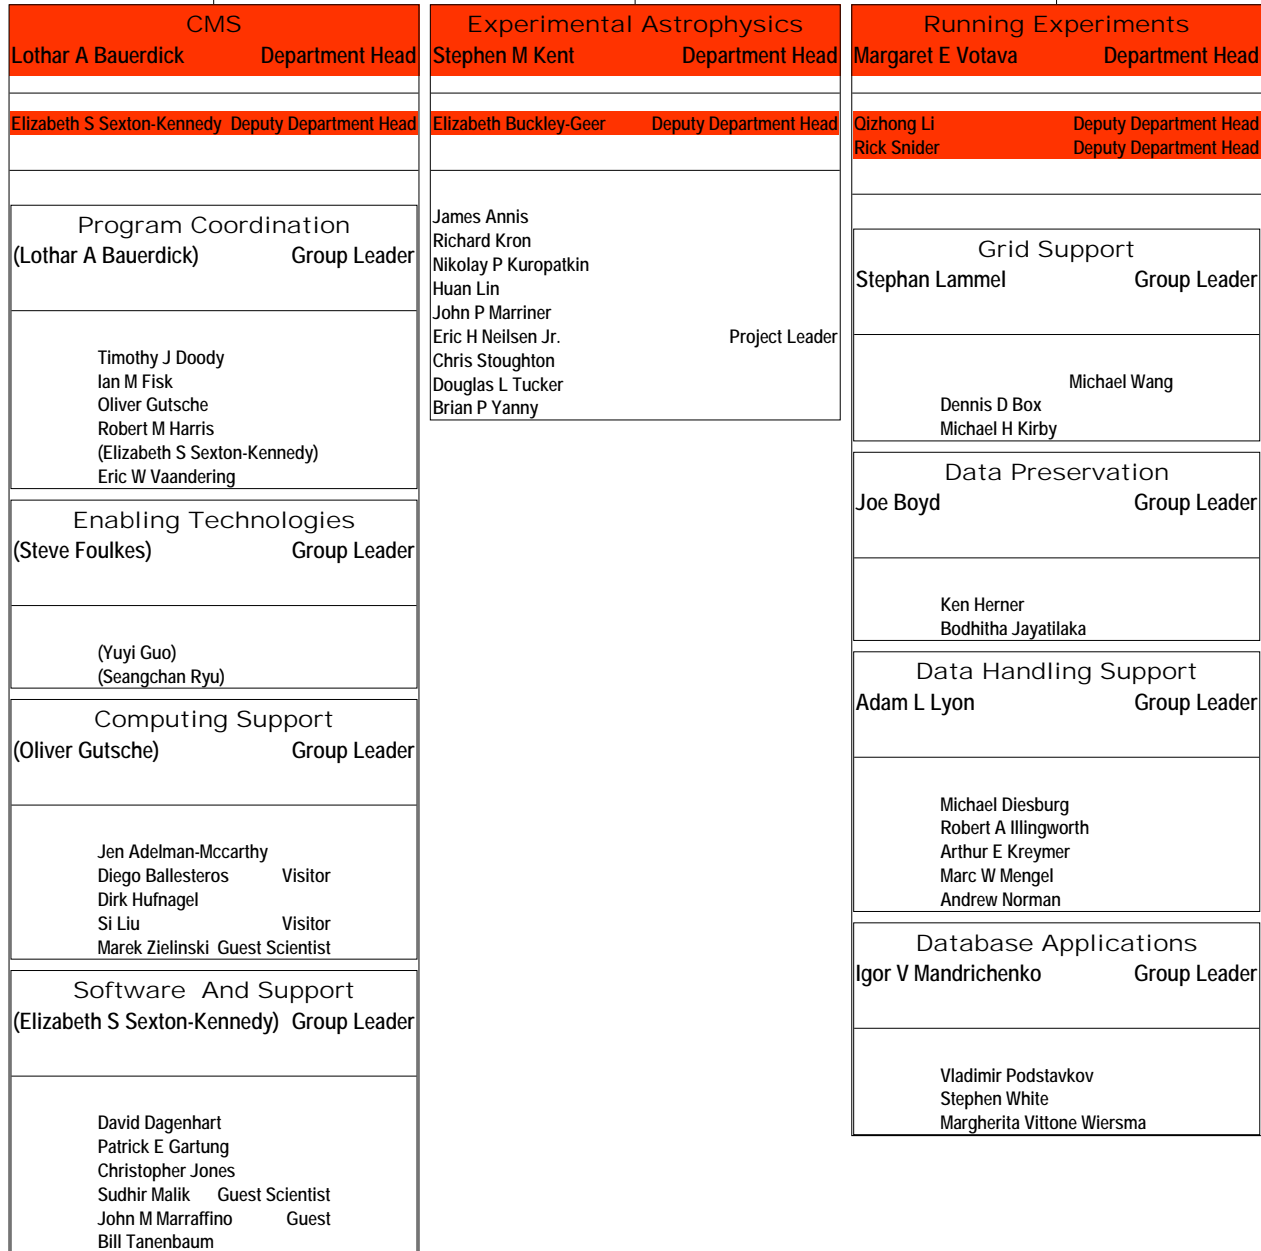

Scientific Programs
(Robert M Roser) Associate Head