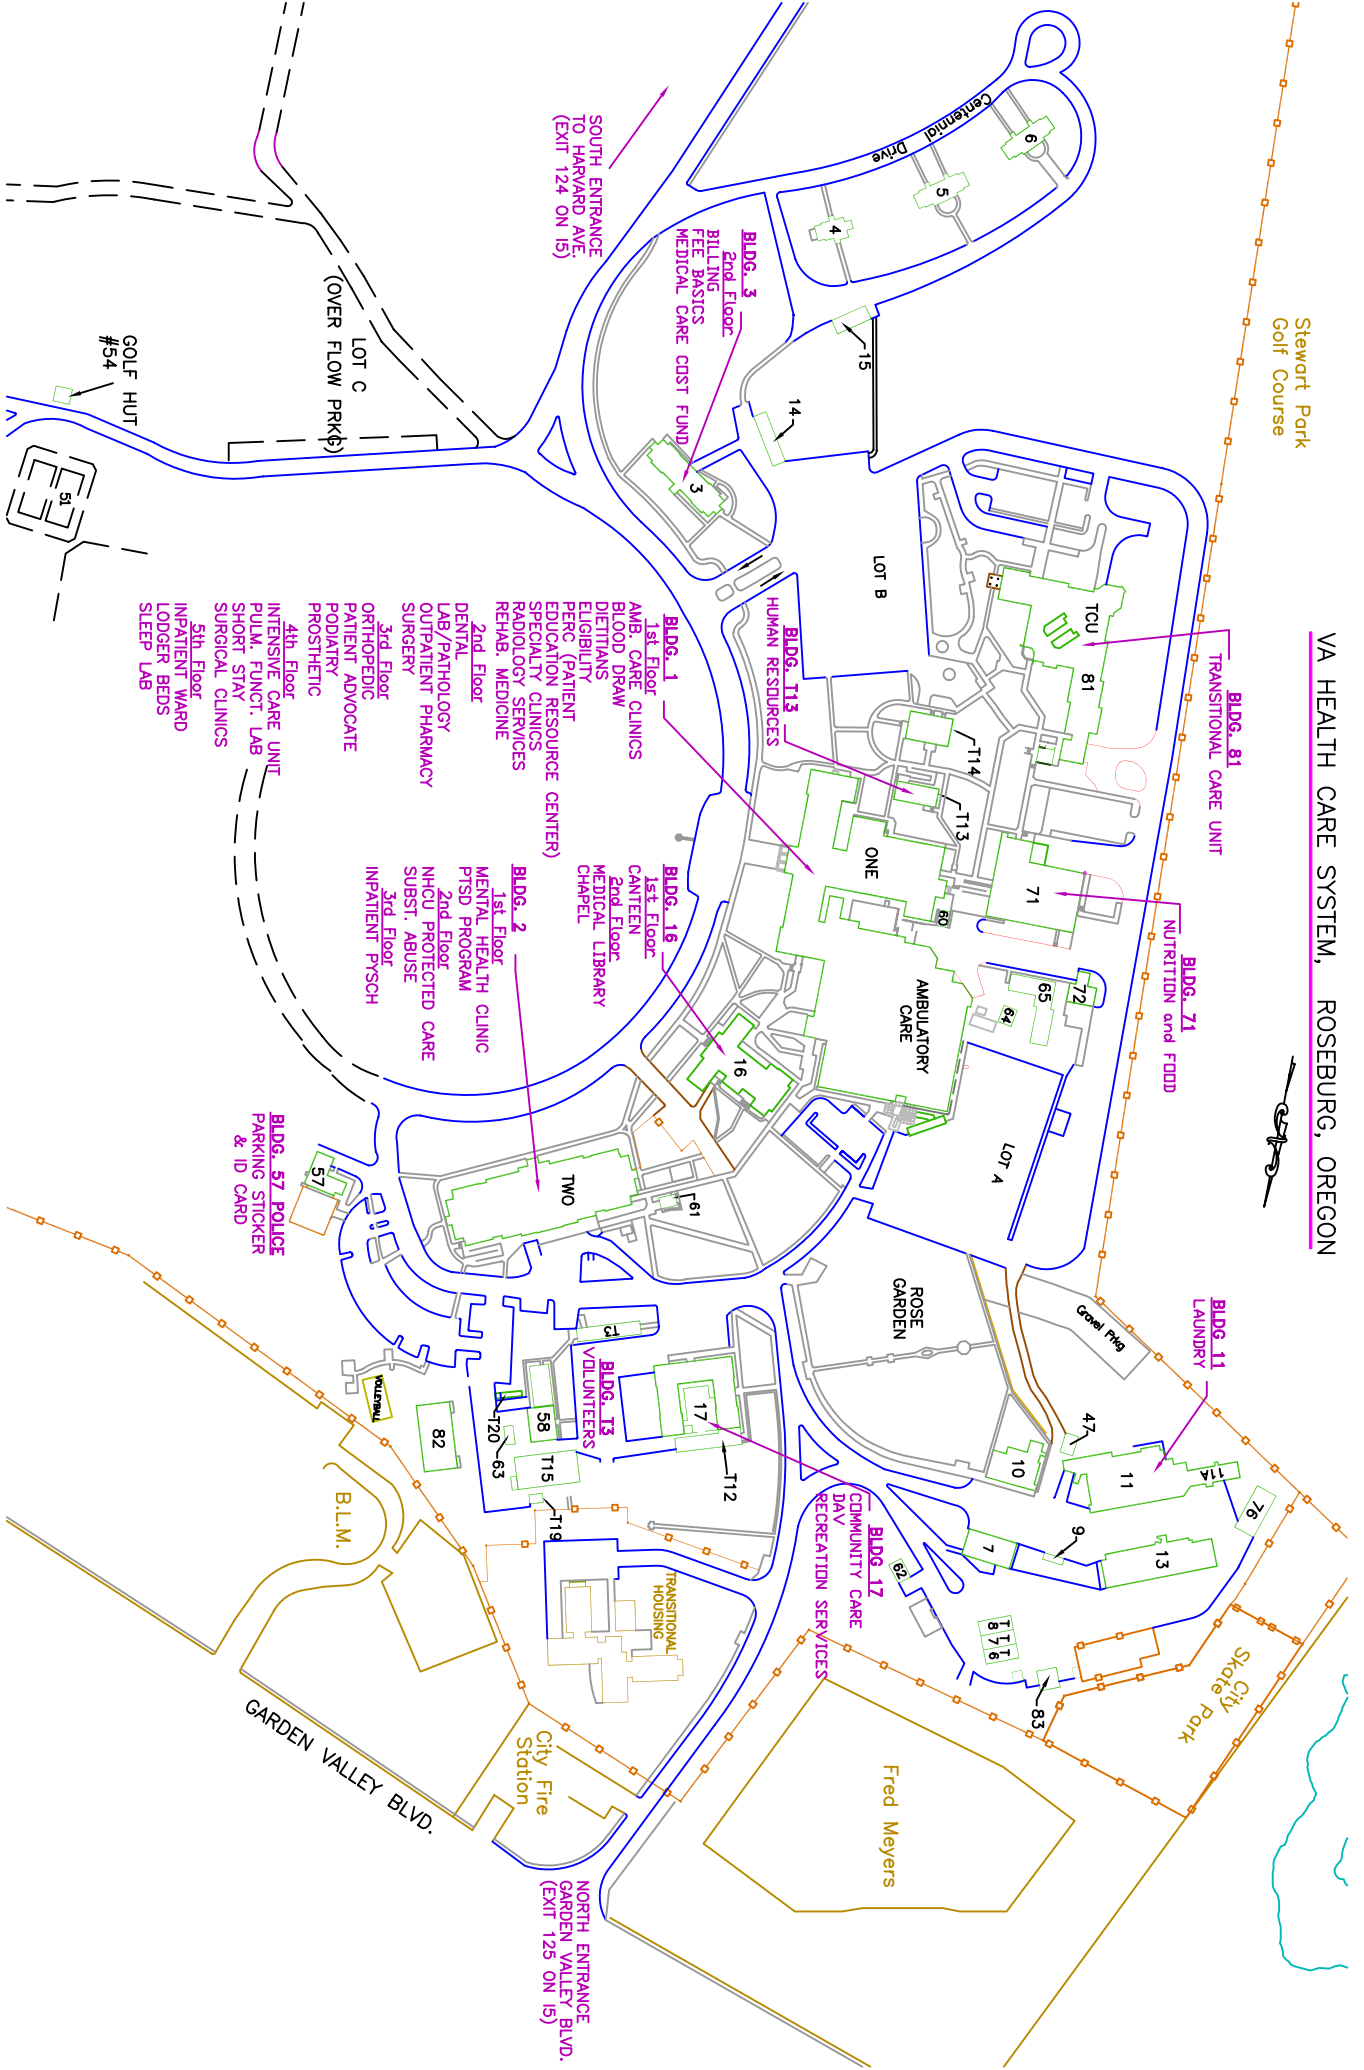

VA HEALTH CARE SYSTEM, ROSEBURG, OREGON

Stewart Park Golf Course

SOUTH ENTRANCE TO HARVARD AVE. (EXIT 124 ON I5)

NORTH ENTRANCE GARDEN VALLEY BLVD. (EXIT 125 ON I5)

GOLF HUT #54

LOT C (OVER FLOW PARK)

GARDEN VALLEY BLVD.

City Fire Station

Fred Meyers

City Skate Park