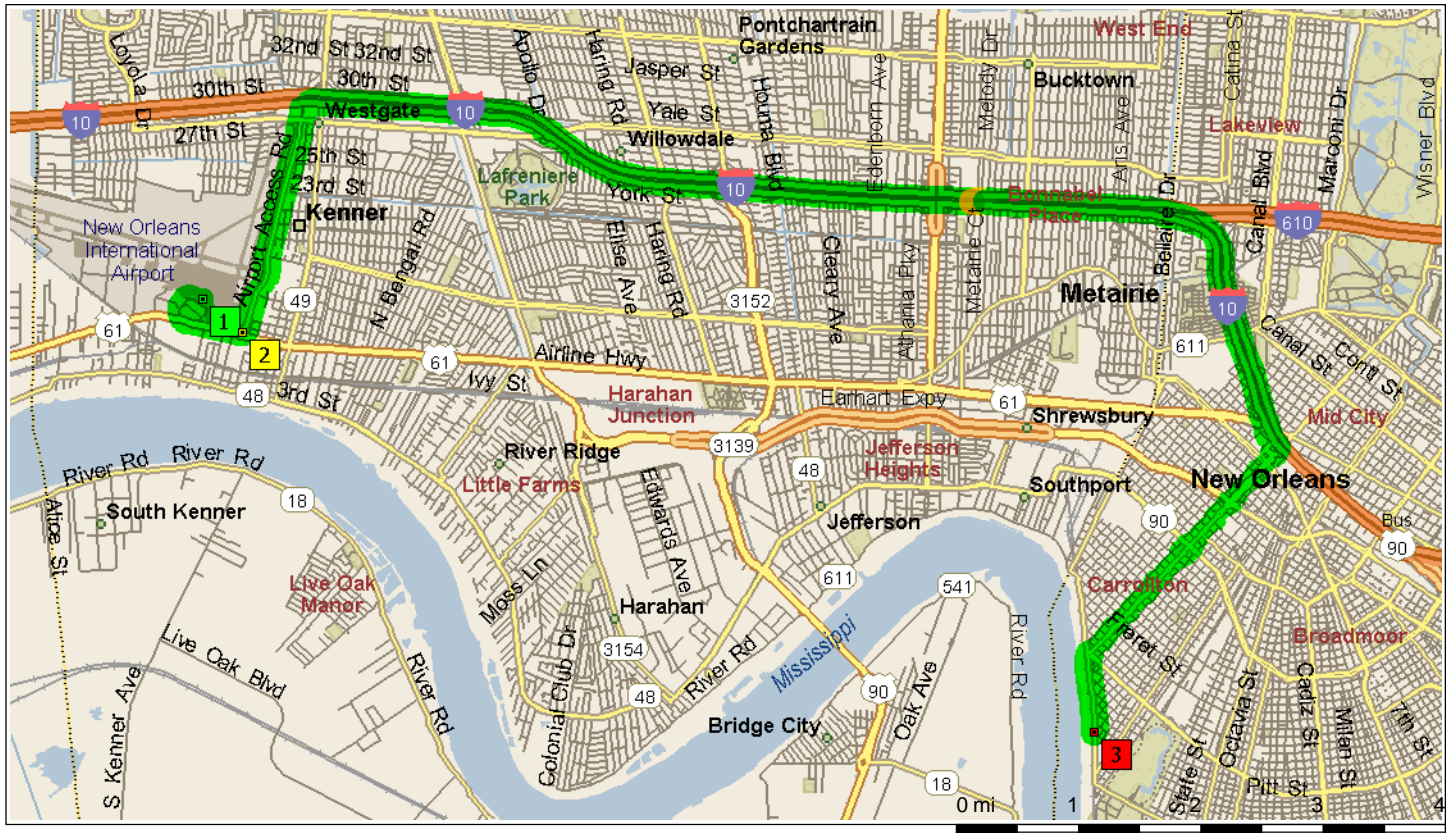

New Orleans International Airport to 7400 Leake Ave, New Orleans, LA 70118

15.4 miles; 31 minutes

- 9:00 AM 0.0 mi **1** Depart New Orleans International Airport on Local road(s) (South) for 87 yds
- 9:00 AM 0.1 mi Turn RIGHT (West) onto Departures for 0.2 mi
- 9:01 AM 0.2 mi Bear LEFT (South) onto Terminal Acc for 0.2 mi
- 9:02 AM 0.5 mi Continue (East) on Airport Access Rd for 0.4 mi
- 9:04 AM 0.9 mi **2** At Airport Access Rd, Kenner, LA 70062, stay on Airport Access Rd (East) for 1.9 mi
- 9:09 AM 2.7 mi Continue (North) on Ramp for 1.0 mi
- 9:12 AM 3.7 mi Merge onto I-10 (East) for 8.0 mi
- 9:21 AM 11.7 mi At I-10 Exit 232, turn off onto Ramp for 0.8 mi
- 9:24 AM 12.5 mi Bear RIGHT (South-West) onto S Carrollton Ave for 2.2 mi
- 9:30 AM 14.8 mi Bear LEFT (South) onto Leake Ave for 0.6 mi
- 9:31 AM 15.4 mi **3** Arrive 7400 Leake Ave, New Orleans, LA 70118