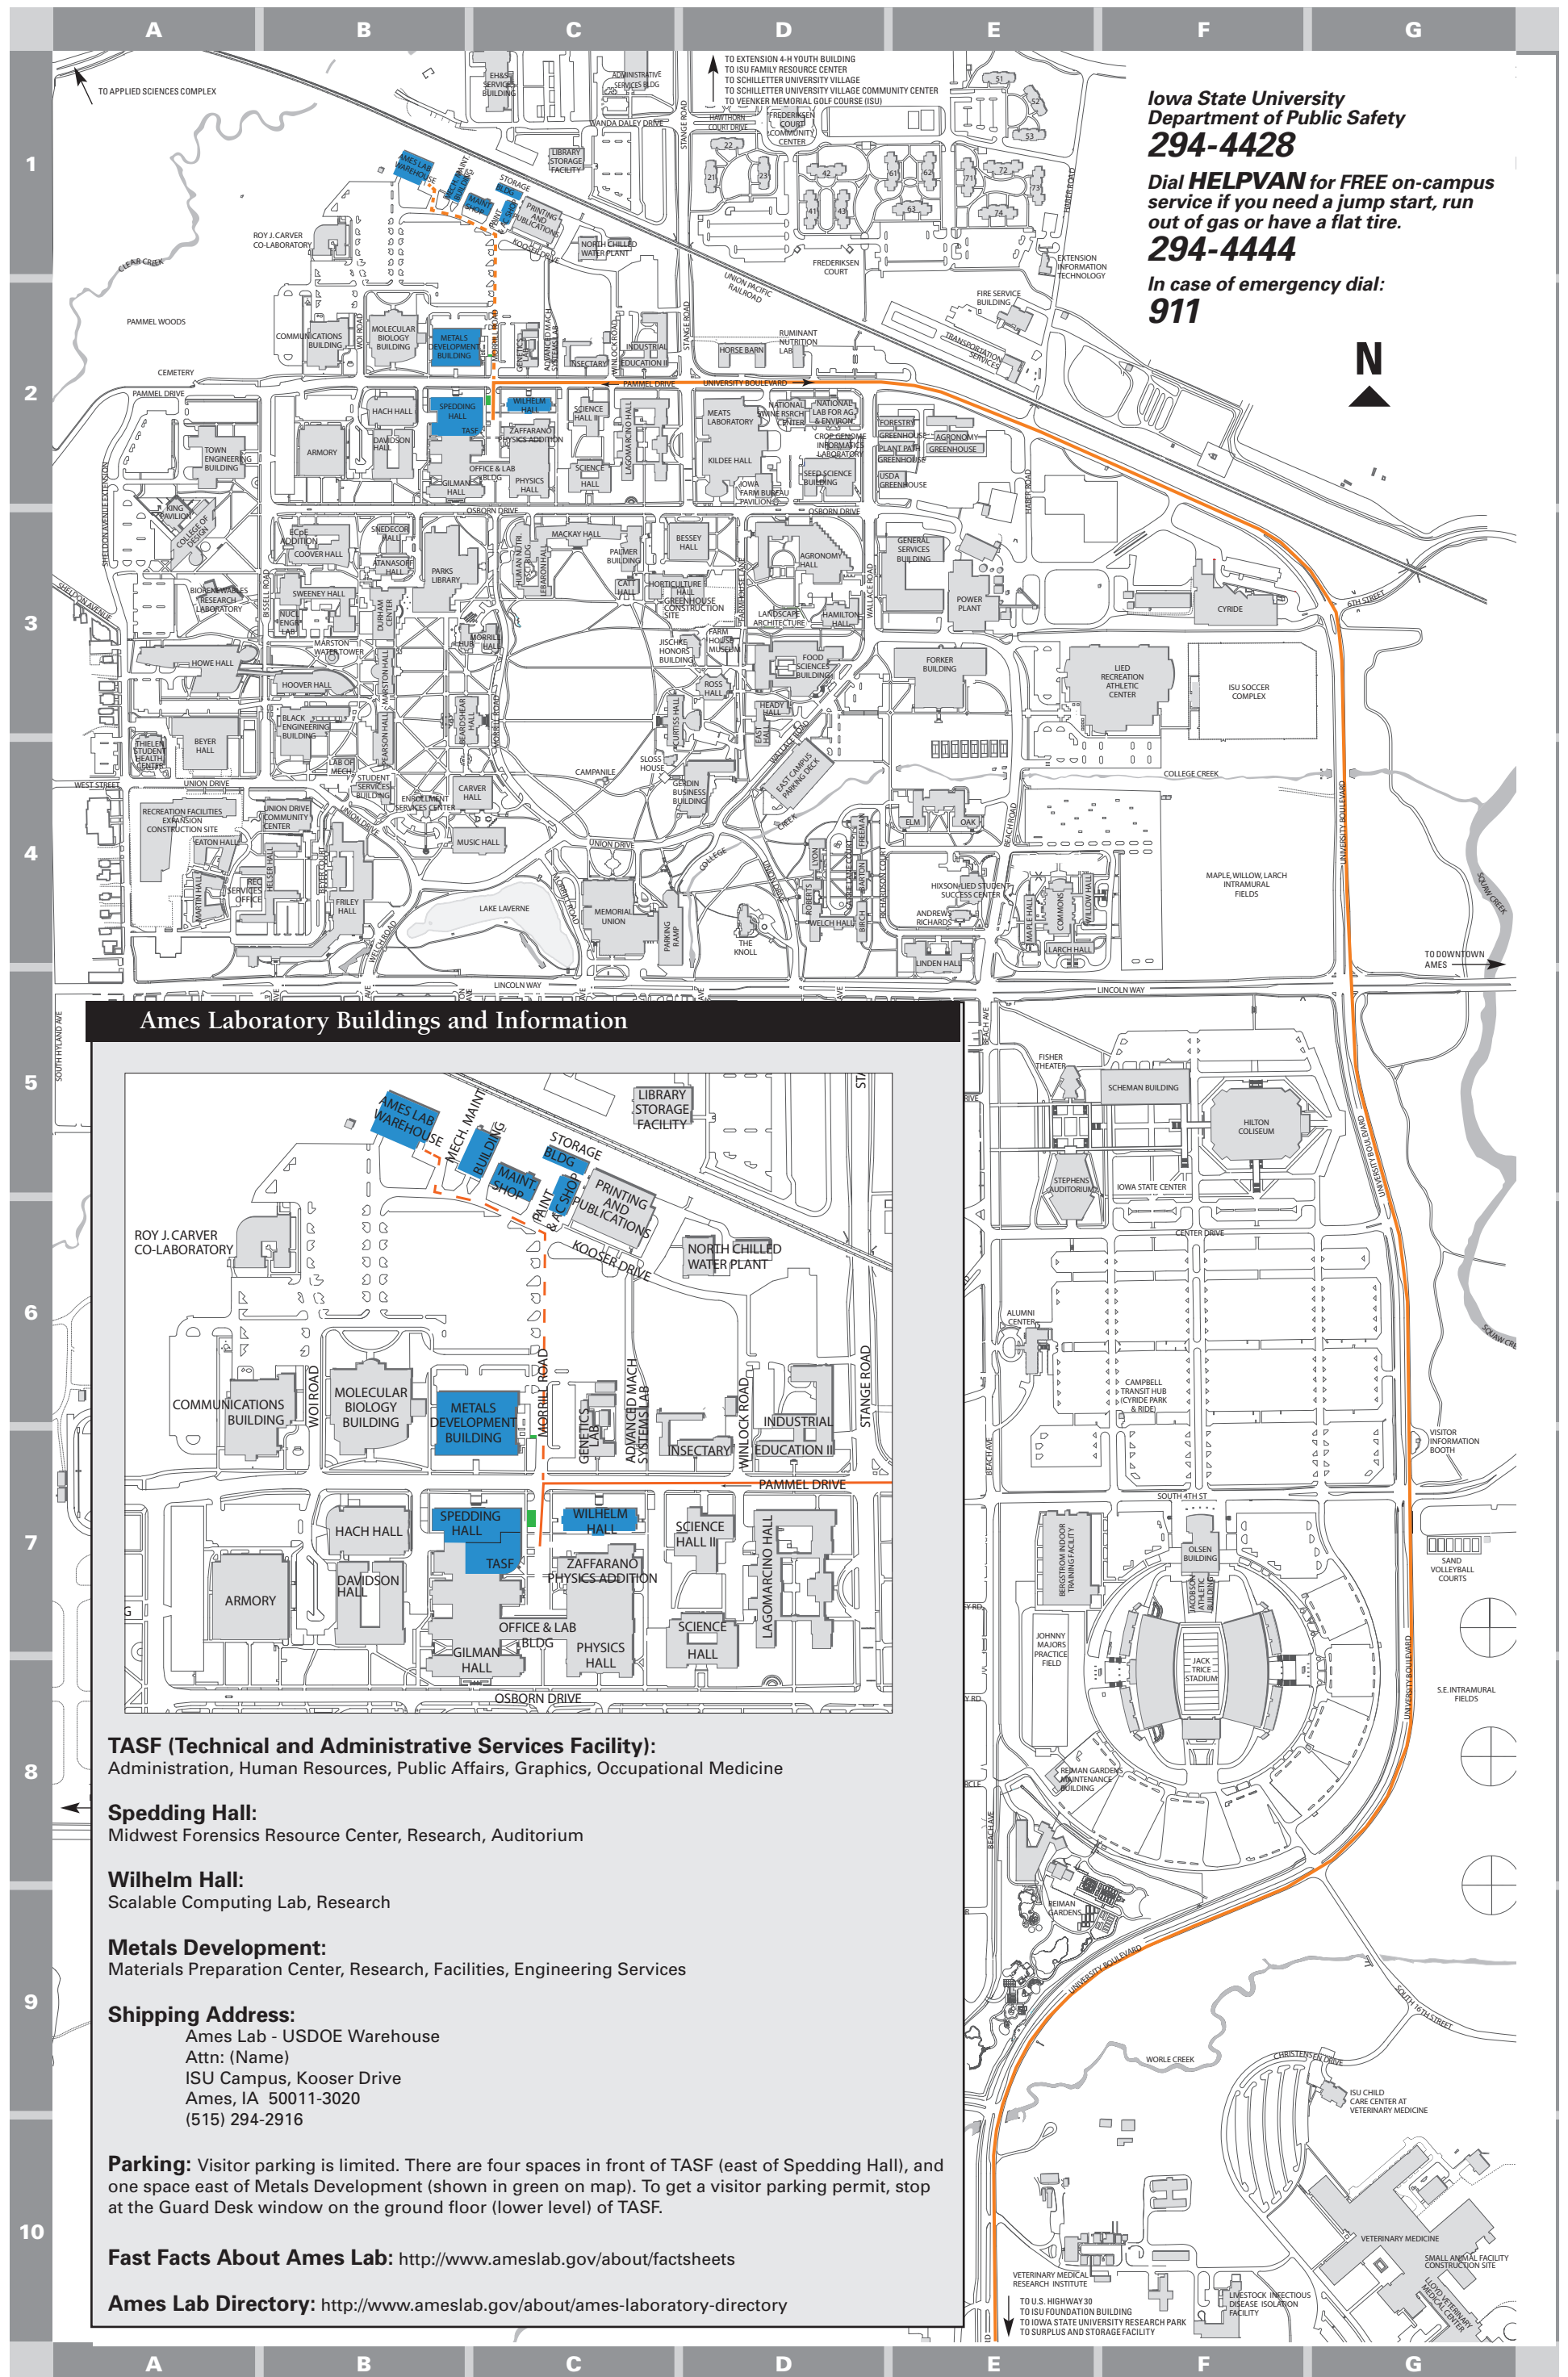

IOWA STATE UNIVERSITY

Campus Map

Iowa State University
Department of Public Safety
294-4428

Dial **HELPVAN** for **FREE** on-campus service if you need a jump start, run out of gas or have a flat tire.

294-4444

In case of emergency dial:
911

Ames Laboratory Buildings and Information

TASF (Technical and Administrative Services Facility):
Administration, Human Resources, Public Affairs, Graphics, Occupational Medicine

Spedding Hall:
Midwest Forensics Resource Center, Research, Auditorium

Wilhelm Hall:
Scalable Computing Lab, Research

Metals Development:
Materials Preparation Center, Research, Facilities, Engineering Services

Shipping Address:
Ames Lab - USDOE Warehouse
Attn: (Name)
ISU Campus, Kooser Drive
Ames, IA 50011-3020
(515) 294-2916

Parking: Visitor parking is limited. There are four spaces in front of TASF (east of Spedding Hall), and one space east of Metals Development (shown in green on map). To get a visitor parking permit, stop at the Guard Desk window on the ground floor (lower level) of TASF.