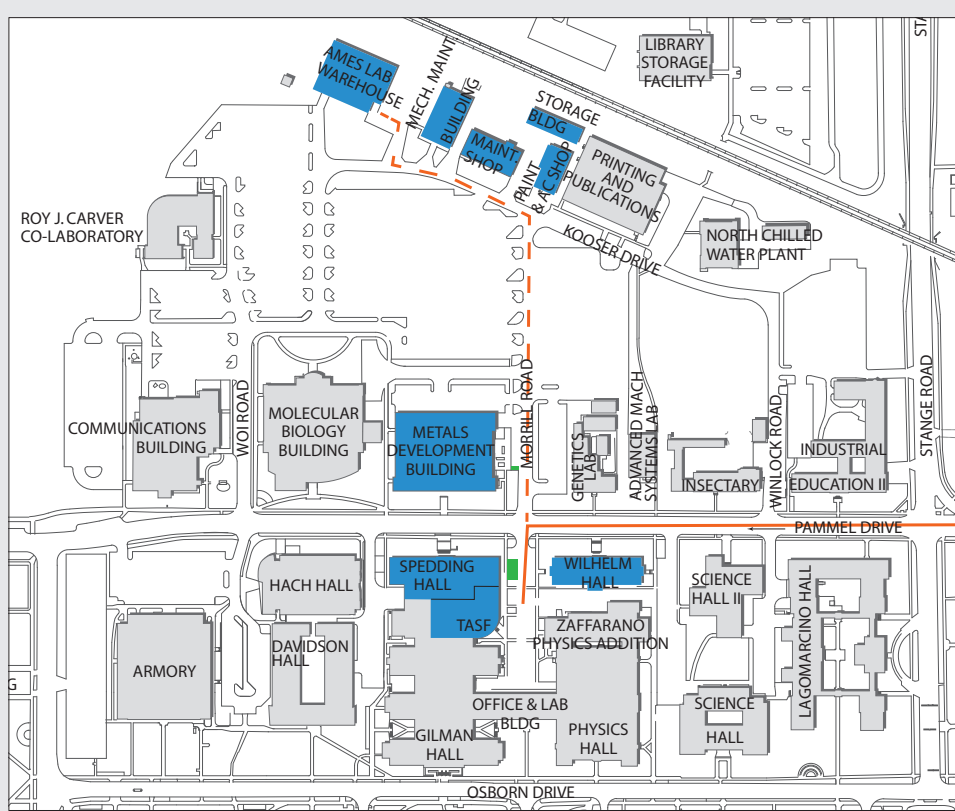

IOWA STATE UNIVERSITY

Campus Map

Iowa State University
Department of Public Safety
294-4428

Dial **HELPVAN** for **FREE** on-campus service if you need a jump start, run out of gas or have a flat tire.

294-4444

In case of emergency dial:
911

Ames Laboratory Buildings and Information

TASF (Technical and Administrative Services Facility):
Administration, Human Resources, Public Affairs, Graphics, Occupational Medicine

Shipping Address:
Ames Lab - USDOE Warehouse
Attn: (Name)
ISU Campus, Kooser Drive
Ames, IA 50011-3020
(515) 294-2916

Parking: Visitor parking is limited. There are four spaces in front of TASF (east of Spedding Hall), and one space east of Metals Development (shown in green on map). To get a visitor parking permit, stop at the Guard Desk window on the ground floor (lower level) of TASF.