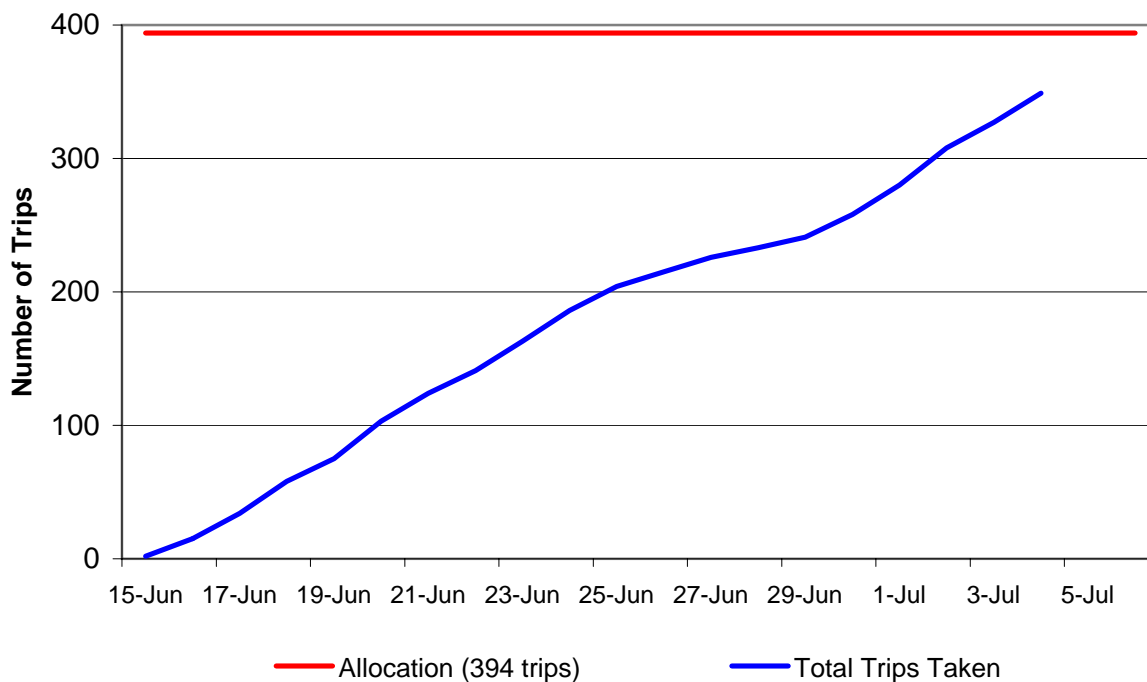

Scallop General Category Access Area Trips.

Nantucket Lightship Access Area (NLAA) opened June 15, 2007. Table of cumulative total distinct vessel counts and number of trips.

Week Ending Date	Report Date	Vessels	Total Trips Taken	% of Trip Allocation (394 trips)
6/20/2007	6/21/2007	42	103	26%
6/26/2007	6/28/2007	47	230	58%
7/4/2007	7/5/2007	52	354	90%

This area will close when either the general category fleet limit of 394 trips is achieved, or the yellowtail flounder bycatch TAC is reached.

Number of General Category Scallop trips to Nantucket Lightship Access Area, 2007