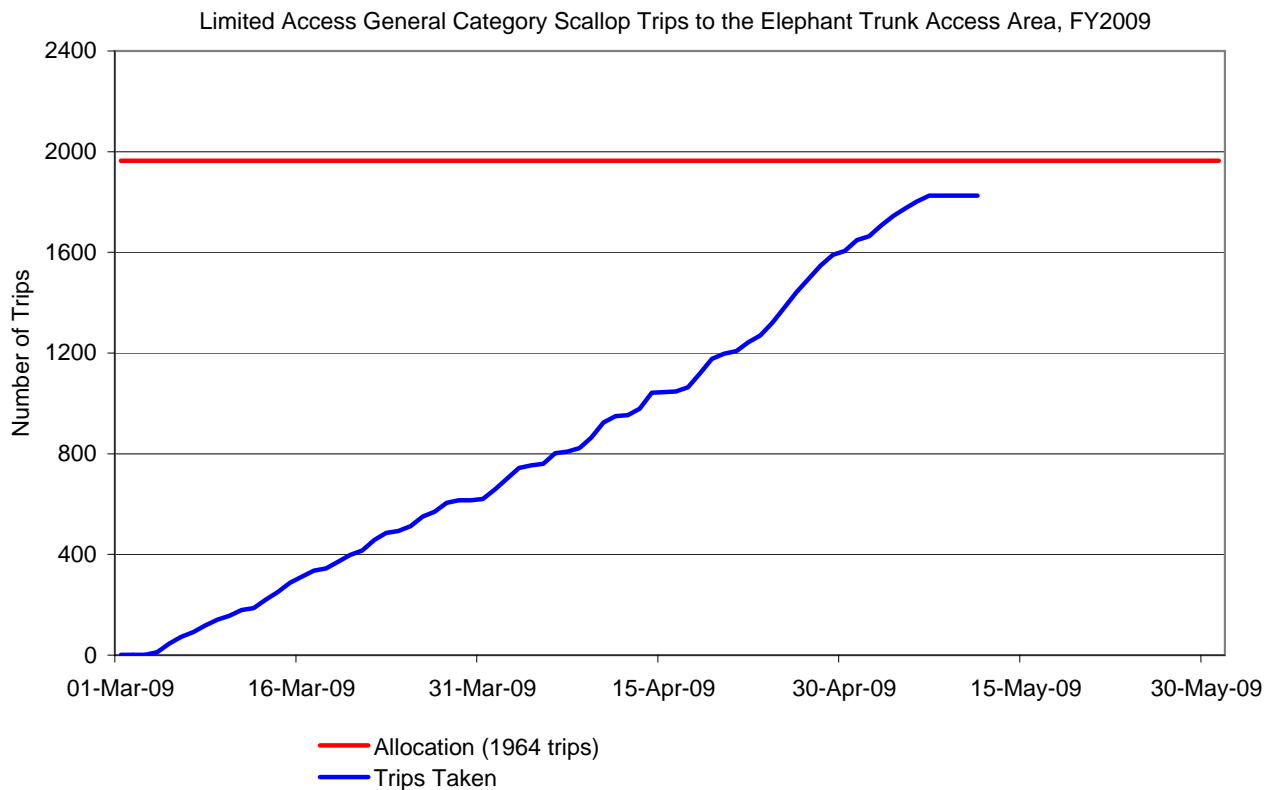

Limited Access General Category Scallop FY2009 Elephant Trunk Access Area Trips

Elephant Trunk Access Area (ETAA) opened March 1, 2009.

Date	Trips Taken	Cumulative Total Trips Taken	
		Number of Trips	% of Trip Allocation (1,964 trips)
3/1/2009-3/7/2009	92	92	4.7%
3/8/2009-3/14/2009	158	250	12.7%
3/15/2009-3/21/2009	166	416	21.2%
3/22/2009-3/28/2009	189	605	30.8%
3/29/2009-4/4/2009	149	754	38.4%
4/5/2009-4/11/2009	195	949	48.3%
4/12/2009-4/18/2009	171	1120	57.0%
4/19/2009-4/25/2009	262	1382	70.4%
4/26/2009-5/2/2009	282	1664	84.7%
5/3/2009-5/11/2009	162	1826	93.0%

*Data through May 11, 2009.

These data are the best available to NOAA's National Marine Fisheries Service (NMFS) when this report was compiled on May 12, 2009.