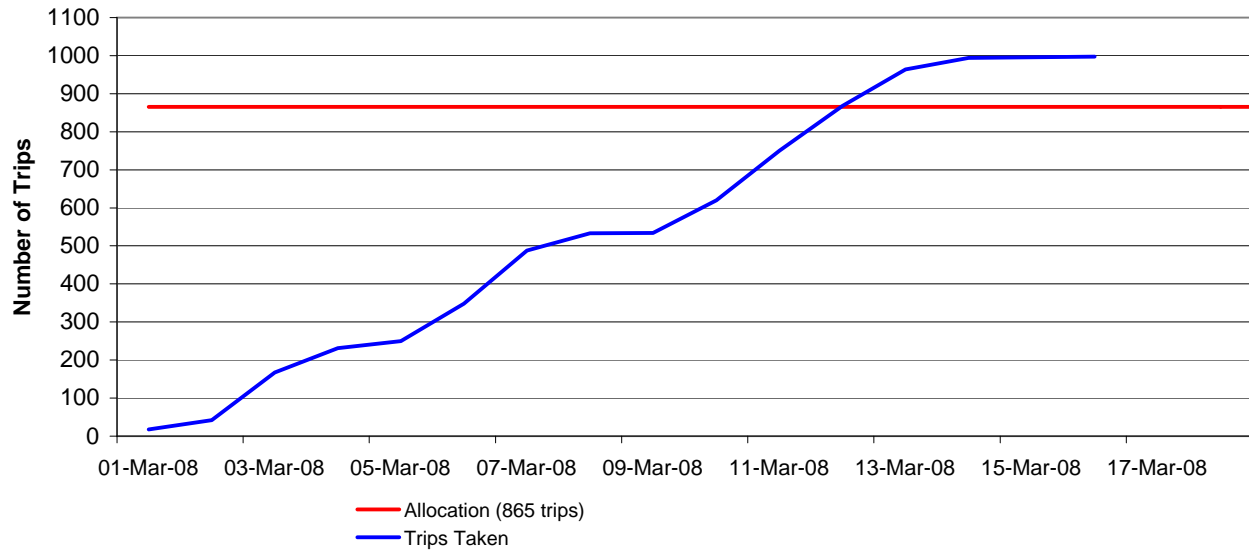

Scallop General Category FY2008 Elephant Trunk Access Area Trips

Elephant Trunk Access Area (ETAA) opened March 1, 2008.

Date	Trips Taken	Cumulative Total Trips Taken	% of Trip Allocation (865 trips)
3/1/08	18	18	2%
3/2/08	24	42	5%
3/3/08	125	167	19%
3/4/08	64	231	27%
3/5/08	19	250	29%
3/6/08	98	348	40%
3/7/08	140	488	56%
3/8/08	45	533	62%
3/9/08	1	534	62%
3/10/08	86	620	72%
3/11/08	130	750	87%
3/12/08	118	868	100%
3/13/08	96	964	111%
3/14/08	30	994	115%
3/15/08	2	996	115%
3/16/08	1	997	115%

Number of General Category Scallop trips to the Elephant Trunk Access Area, March 2008

These data are the best available to NOAA's National Marine Fisheries Service (NMFS) when this report was compiled on March 18, 2008.