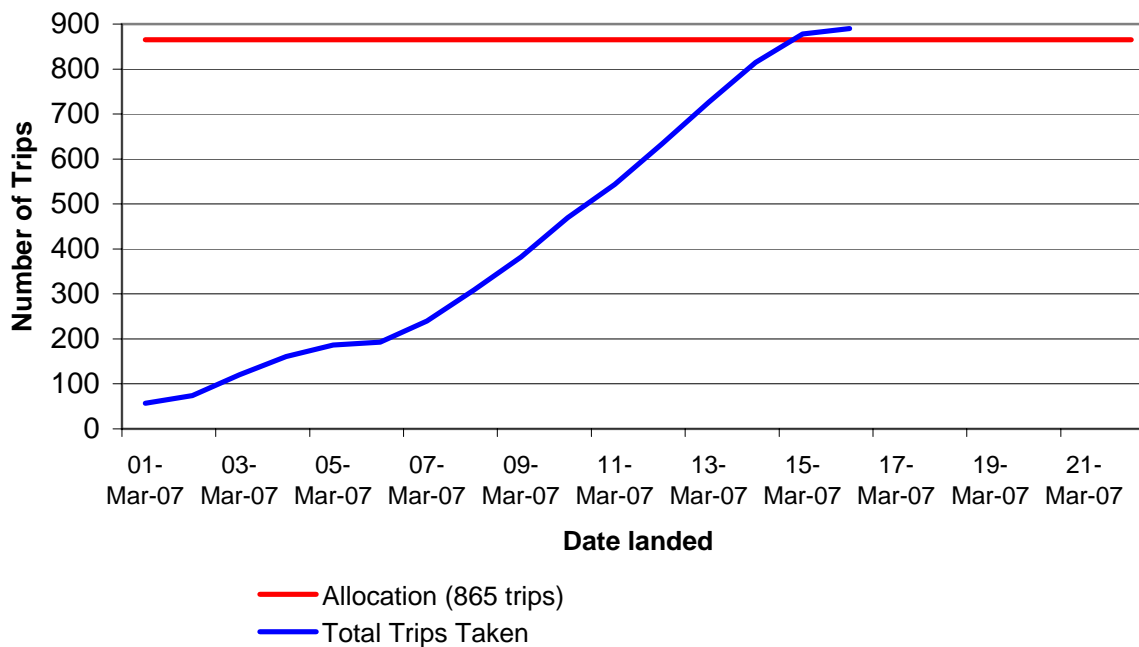

Scallop General Category Access Area Trips.

Elephant Trunk Access Area (ETAA) opened March 1, 2007. It closed to new trips at 0001 hours on March 15th.

Week Ending Date	Interim Report Date	Vessels	Total Trips Taken	% of Trip Allocation (865 trips)
3/8/2007		106	277	32%
	3/9/2007	108	312	36%
	3/12/2007	120	537	62%
	3/13/2007	125	617	71%
3/15/2007*		138	890	103%

* Final value includes corrections made to miscoded trips during the open season. Further corrections to the data may be required.

Number of General Category Scallop trips to the Elephant Trunk Access Area, March 2007