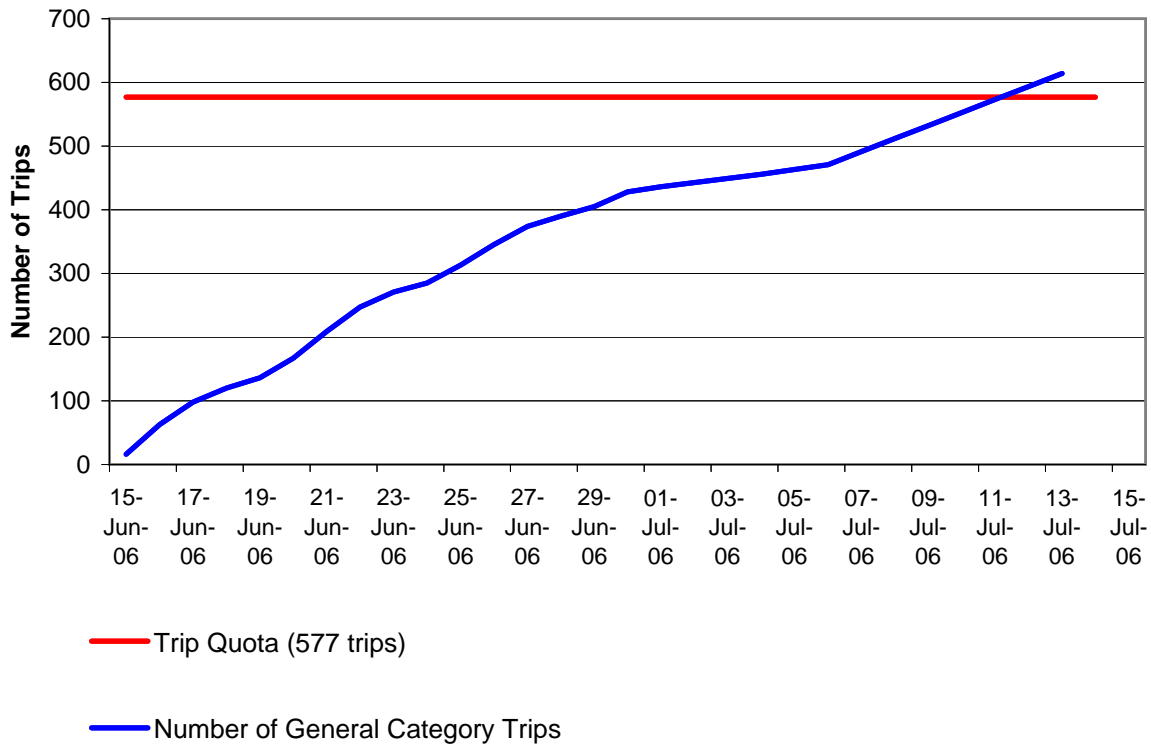

## Scallop General Category Access Area Trips.

Closed Area II and Nantucket Lightship Closed Area are open from 6/15/06 to 1/31/07, unless closed earlier due to quota limits or trip allocations being attained.

Week Ending Date	Closed Area II		Nantucket Lightship	
	Trips Taken	% of 865 trip Allocation	Trips Taken	% of 577 trip Allocation
6/22/2006	0	0%	247	43%
6/29/2006	0	0%	405	70%
7/6/2006	0	0%	471	82%
7/13/2006	0	0%	614	106%
7/27/2006	2	<1%	CLOSED	
8/24/2006	2	<1%		

## General Category Nantucket Lightship Access Area Trips (Area closed at 0001 hours, July 13, 2006)

These data are the best available to NOAA's National Marine Fisheries Service (NMFS) when this report was compiled.