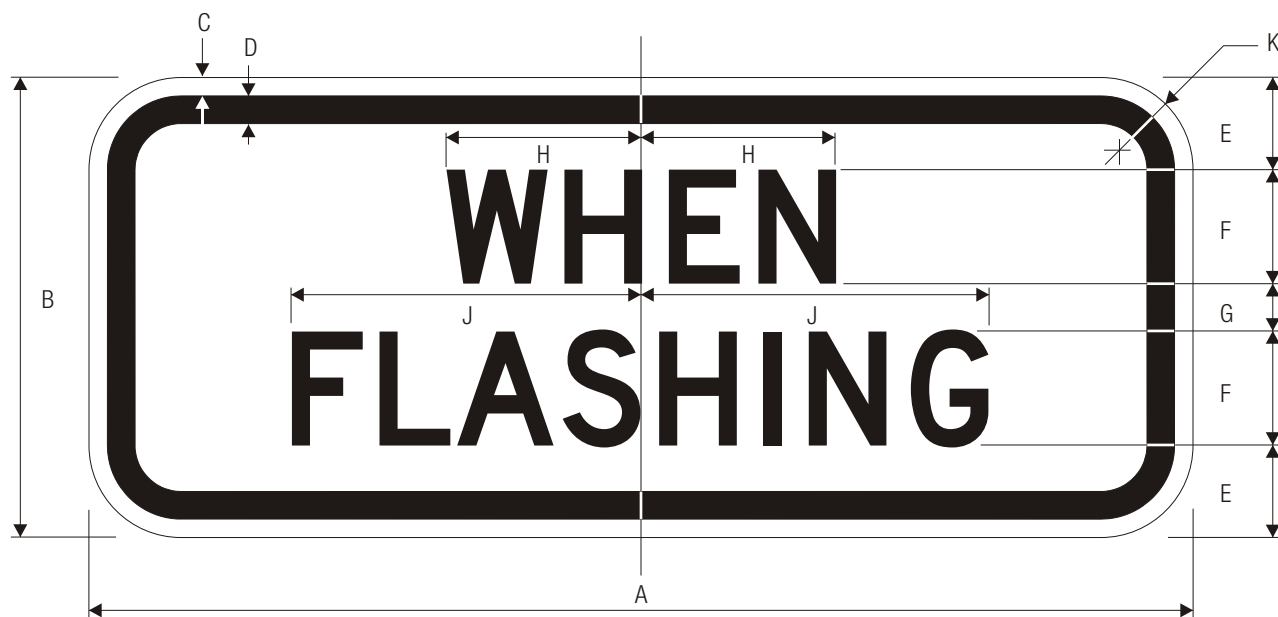

S4-4

WHEN FLASHING

	A	B	C	D	E	F	G	H	J	K
C	600	250	10	15	50	62 D	26	106	189.5	50
	900	450	15	25	87	100 D	76	171	305.5	60
	1200	600	20	30	125	125 D	100	213.5	381.5	70

COLORS: LEGEND — BLACK
BACKGROUND— WHITE (RETROREFLECTIVE)