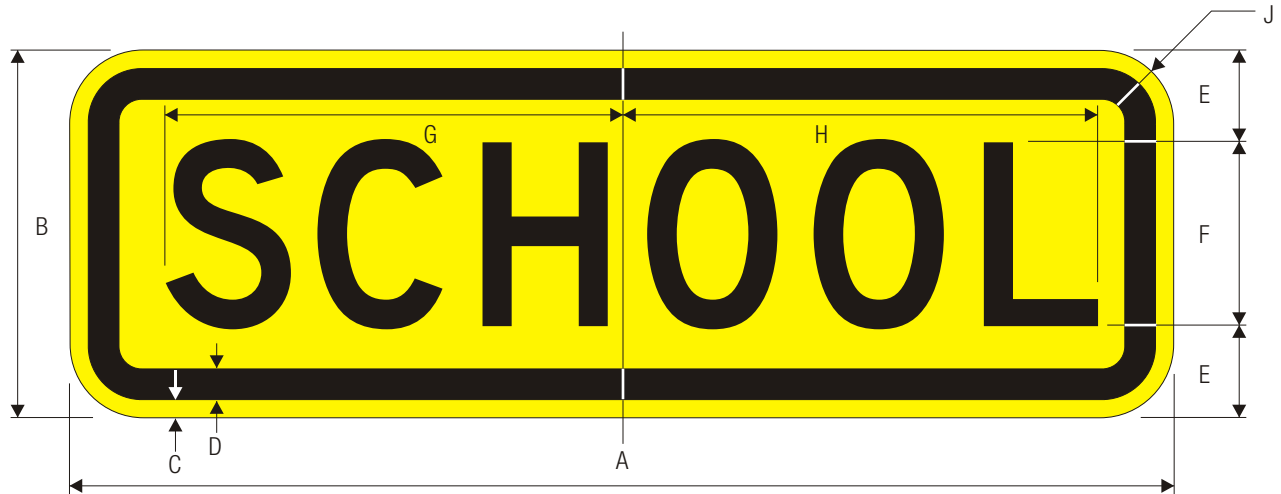

S4-3
SCHOOL

300 mm Size for street use.

	A	B	C	D	E	F	G	H	J
	300	150	10	15	50	50 C	104	110	40
C	600	250	10	15	50	100 D	249	258	50
	900	375	15	25	75	150 D	372	388	60
	1200	500	20	30	100	200 D	492	521	70

COLORS: LEGEND — BLACK
BACKGROUND— YELLOW (RETROREFLECTIVE)
FLOURESCENT YELLOW GREEN (RETROREFLECTIVE) OPTIONAL