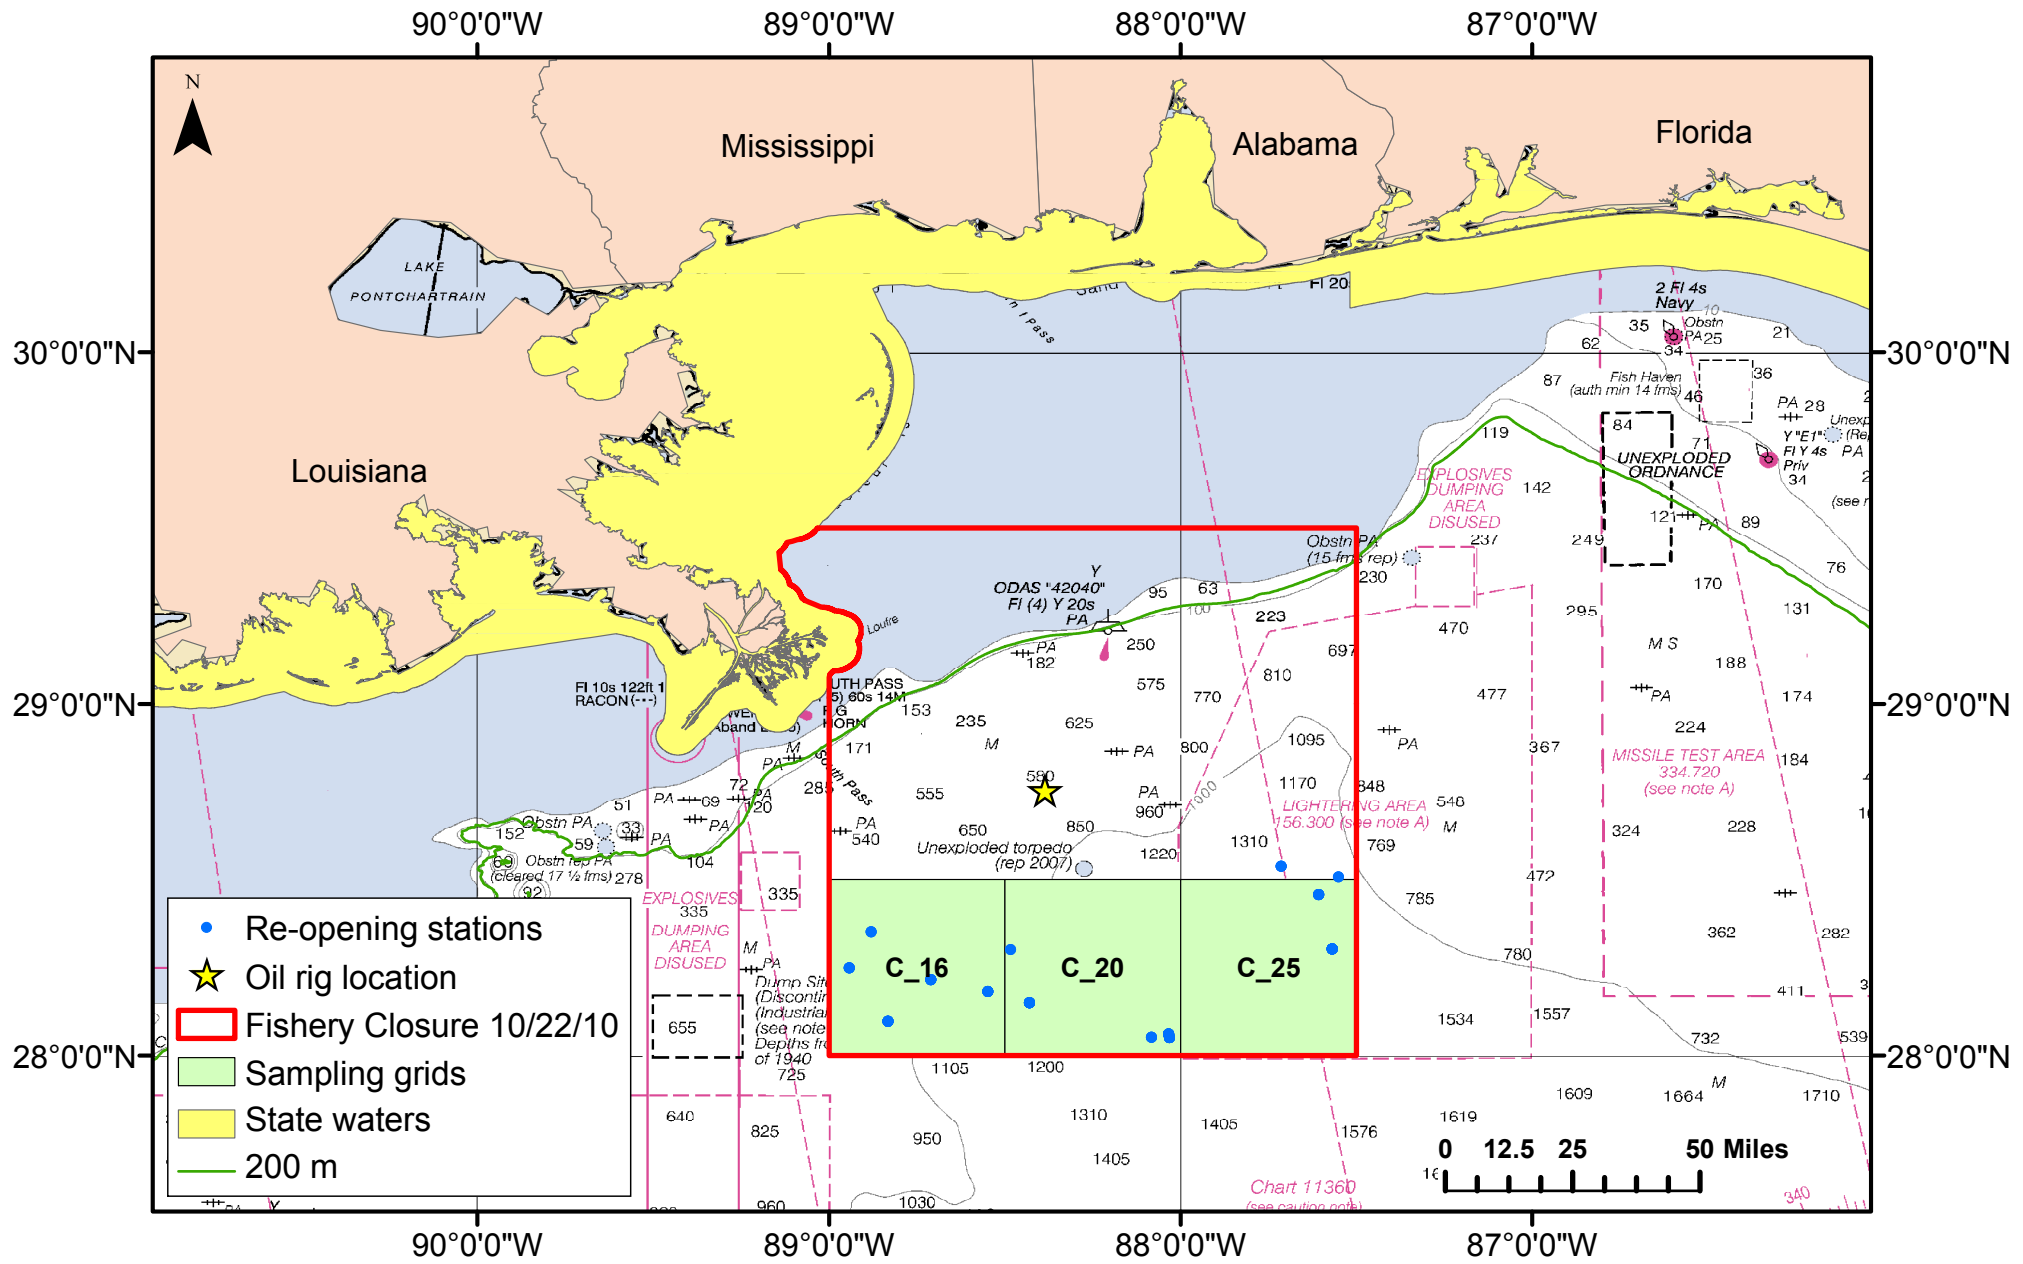

RE-OPENING STATIONS SAMPLED FOR DEEPWATER HORIZON OIL SPILL RESPONSE

- Re-opening stations
- ★ Oil rig location
- ▭ Fishery Closure 10/22/10
- ▭ Sampling grids
- ▭ State waters
- 200 m