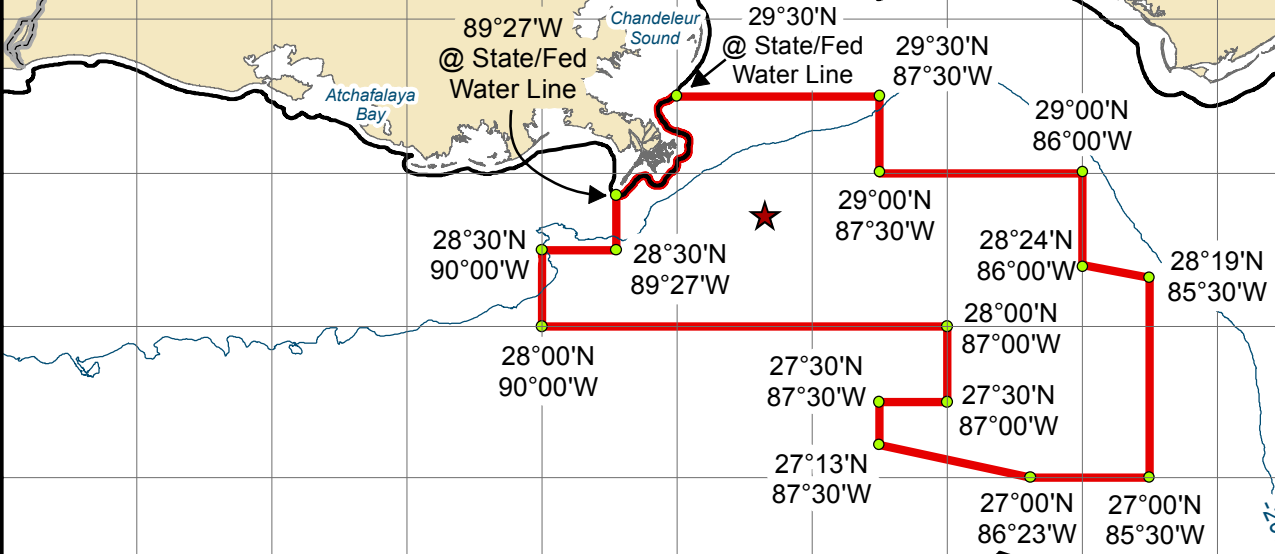

Fishery Closure Area=26287 mi² (68083 km²)
Approx. 11% of the Gulf of Mexico Federal Waters

Fishery Closure Boundary as of 6pm Eastern Time 01 October 2010

- ★ DWH/BP Spill Location
- Closure Points
- ▭ Closure Area
- Federal Water Boundary