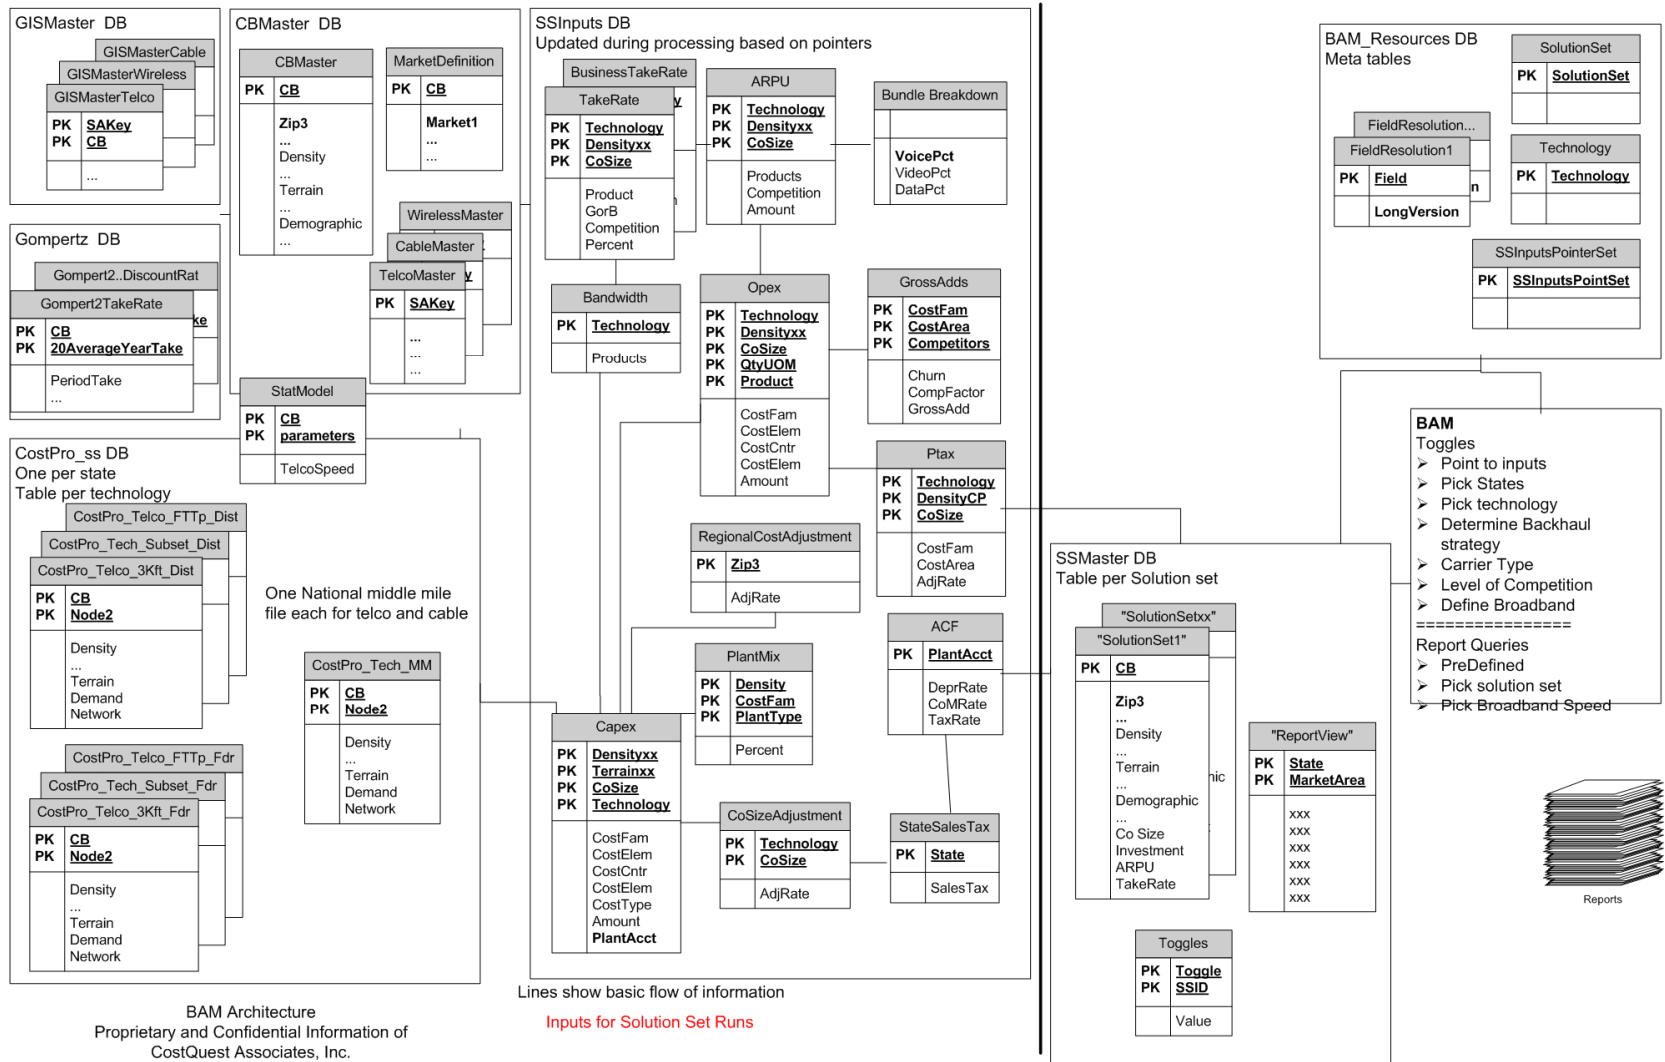

# BAM Attachment 3 – Model Data Relationships

The schematic provides an overview of how data is organized and related within the model. While the figure should capture most of the design, there may be differences with the final model.