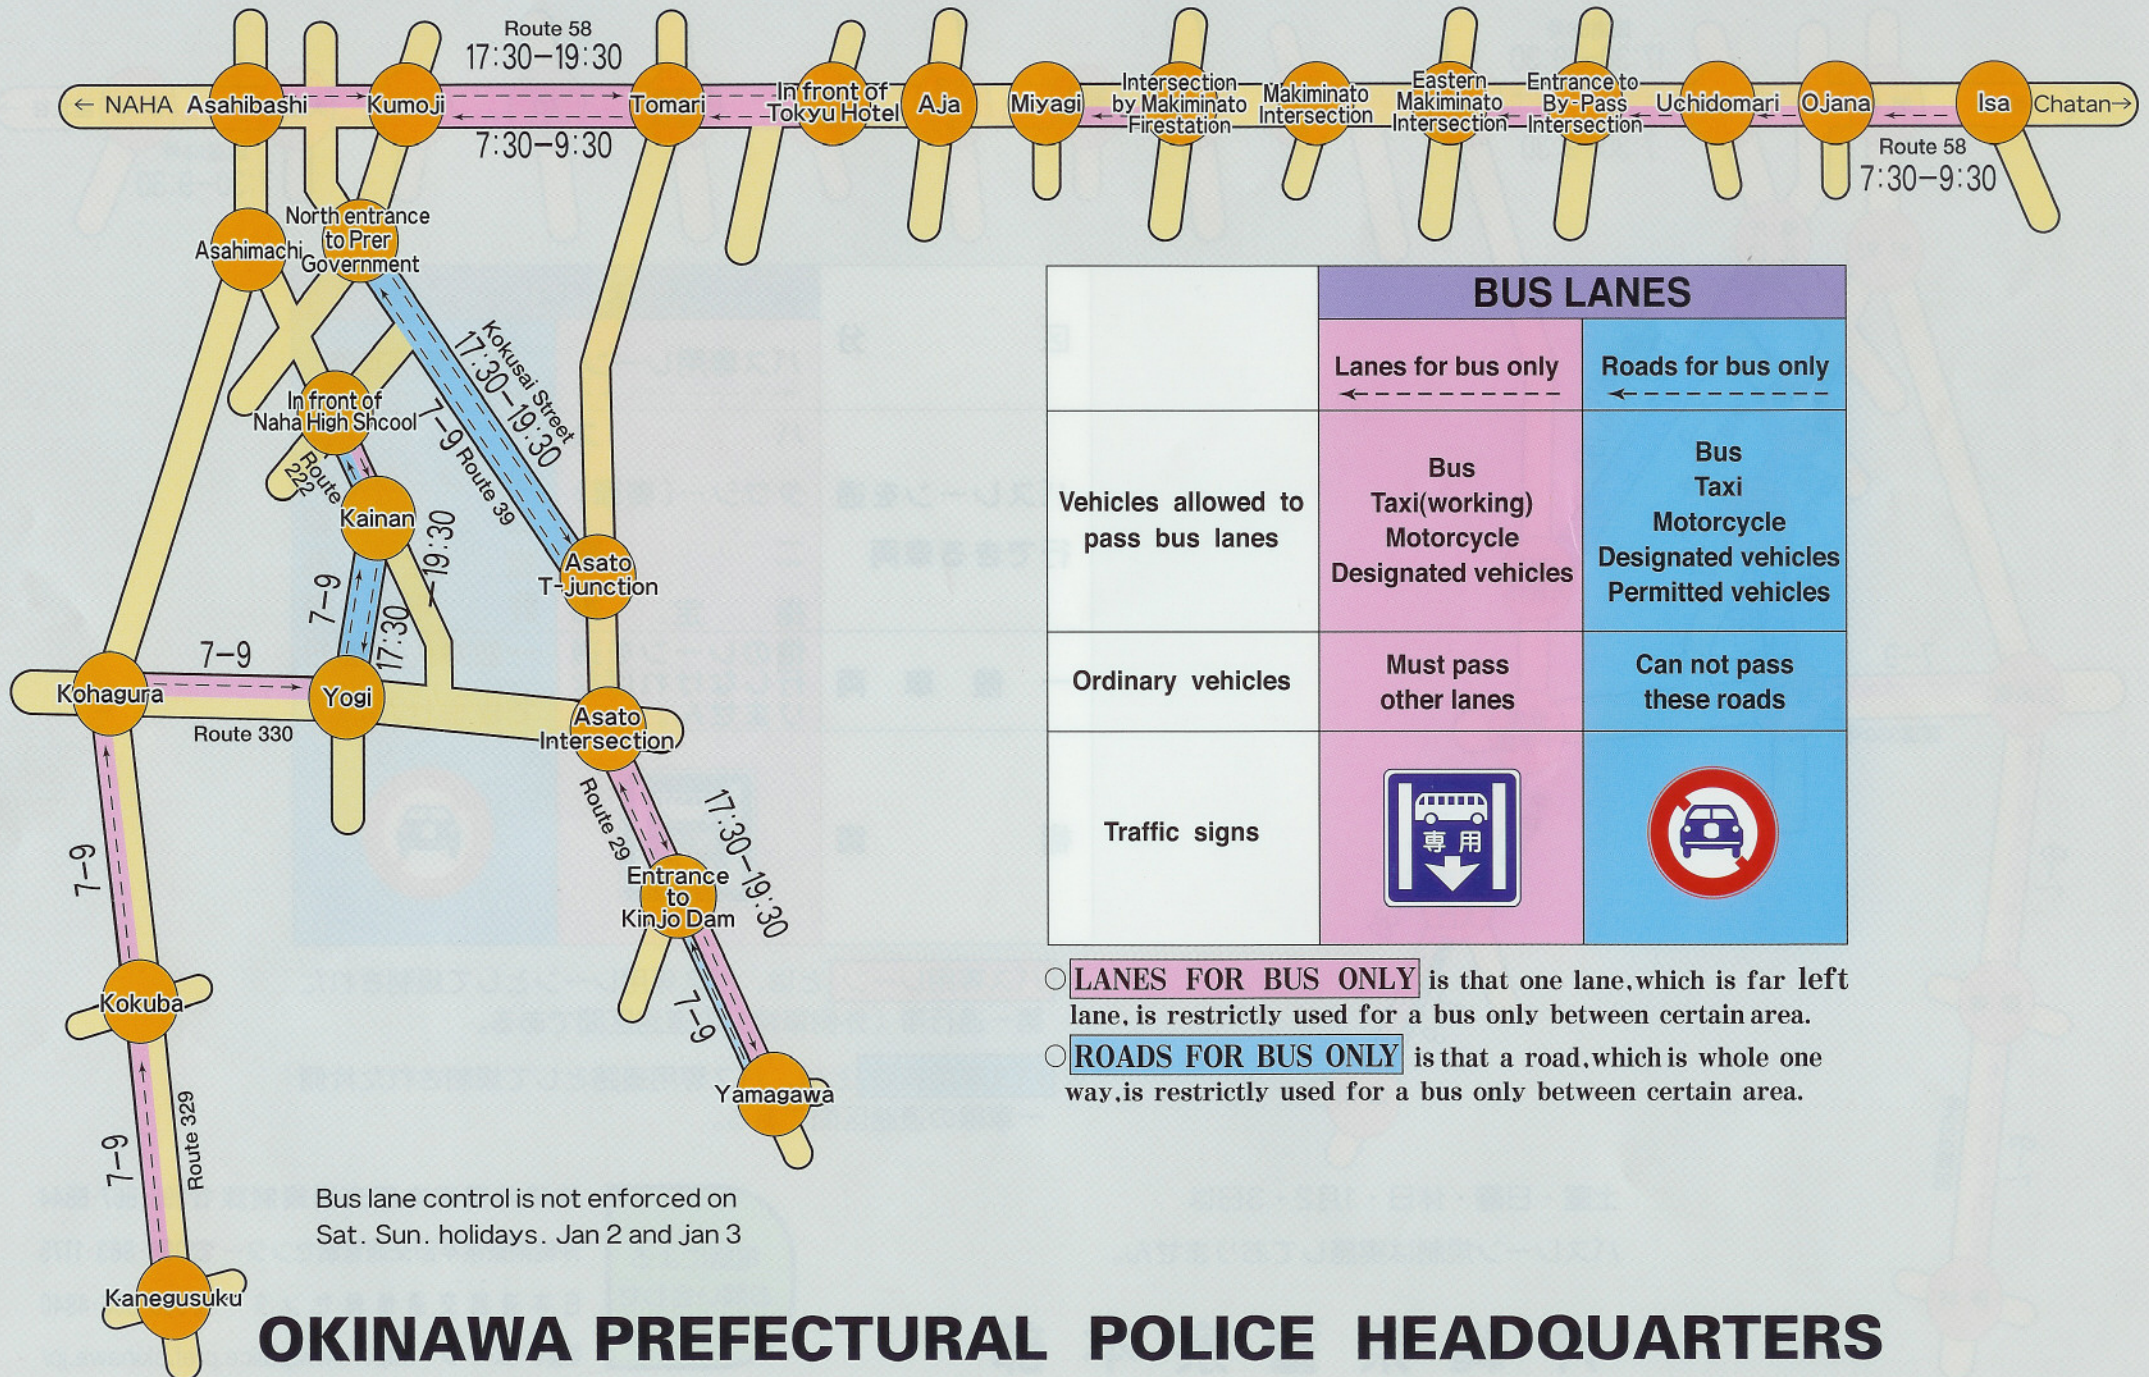

# ROADS CONTROLLED BY BUS LANES

Bus lane control is not enforced on Sat. Sun. holidays. Jan 2 and Jan 3

	BUS LANES	
	Lanes for bus only ←-----	Roads for bus only ←-----
Vehicles allowed to pass bus lanes	Bus Taxi(working) Motorcycle Designated vehicles	Bus Taxi Motorcycle Designated vehicles Permitted vehicles
Ordinary vehicles	Must pass other lanes	Can not pass these roads
Traffic signs		

- **LANES FOR BUS ONLY** is that one lane, which is far left lane, is restrictly used for a bus only between certain area.
- **ROADS FOR BUS ONLY** is that a road, which is whole one way, is restrictly used for a bus only between certain area.