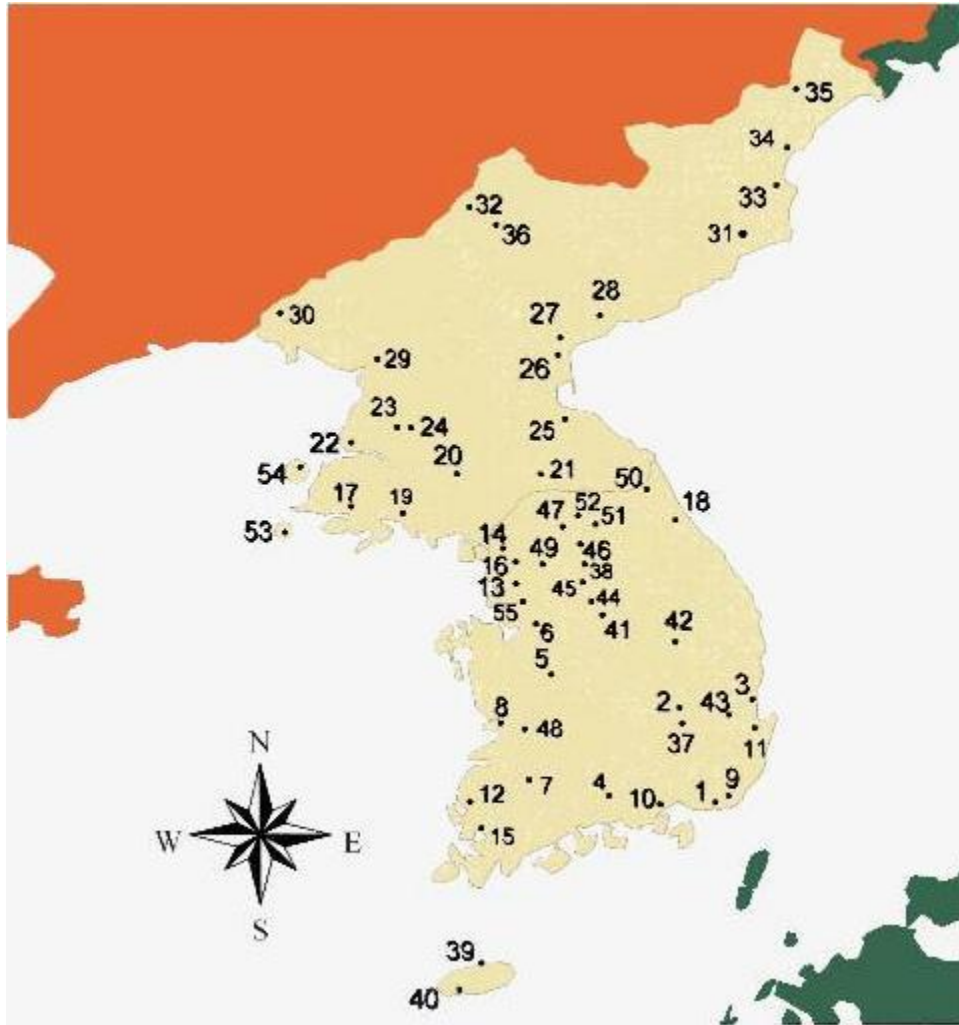

USAF K-Sites in Korea

This listing, both numerically and alphabetically, of locations in Korea known as K-Sites identifies the bases that the Far East Air Force operated during the Korean War. The place name spellings used are those found in Fifth Air Force general orders designating the K-Sites and other official Fifth Air Force documents.

K-Sites By Number

K-1	Pusan-West
K-2	Taegu (Taegu #1)
K-3	Pohang
K-4	Sachon
K-5	Taejon
K-6	Pyongtaek
K-7	Kwangju
K-8	Kunsan
K-9	Pusan-East
K-10	Chinhae

K-20	Sinmak
K-21	Pyonggang
K-22	Onjong-ni
K-23	Pyongyang
K-24	Pyongyang East
K-25	Wonsan
K-26	Sondok
K-27	Yonpo
K-28	Hamhung West
K-29	Sinanju

K-Sites Alphabetically

Andong #2	K-42
Changhowon-ni	K-44
Cheju-do #1	K-39
Cheju-do #2	K-40
Chinhae	K-10
Cho-do	K-54
Chongjin (Seishin)	K-34
Chunchon	K-47
Chungju	K-41
Haeju (Kaishu)	K-19
Hamhung West	K-28
Hoemun (Kaibun)	K-33
Hoengsong	K-46
Hoeryong (Kainsei)	K-35
Inje	K-51
Iri	K-48
Kaibun	<i>see Hoemun</i>
Kainsei	<i>see Hoeryong</i>
Kaishu	<i>see Haeju</i>
Kanggye	K-36
Kangnung (Koryo)	K-18

Pyongyang East	K-24
Sachon	K-4
Seishin	<i>see Chongjin</i>
Seoul	K-16
Sinanju	K-29
Sinmak	K-20
Sinuiju	K-30
Sokcho-ri	K-50
Sondok	K-26
Suwon	K-13
Taegu (Taegu #1)	K-2
Taegu #2	K-37
Taejon	K-5
Urusan (Ulsan)	K-11
Wonju	K-38
Wonsan	K-25
Yanggu	K-52
Yangsu-ri	K-49
Yuju	K-45
Yonpo	K-27