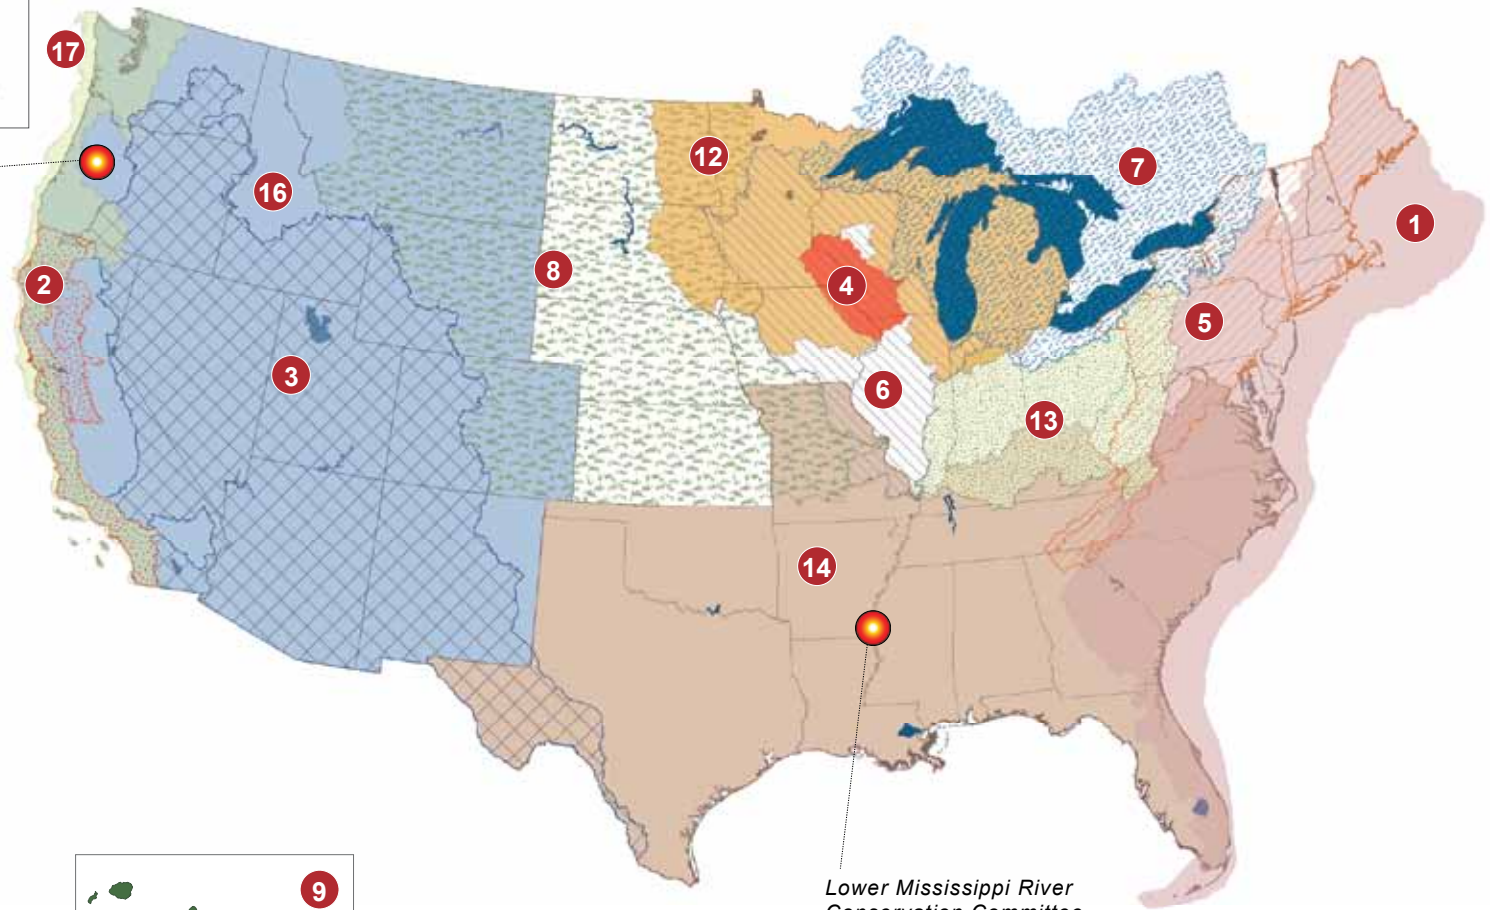

Fish Habitat Partnerships

January 2012

Salmon in the City

Southeast Alaska Fish Habitat Partnership

North American Salmon Stronghold Partnership

Geographic/Species Based Partnerships

1. Atlantic Coastal FHP
2. California Fish Passage Forum
3. Desert FHP
4. Driftless Area Restoration Effort
5. Eastern Brook Trout Joint Venture
6. Fishers and Farmers Partnership
7. Great Lakes Basin FHP
8. Great Plains FHP
9. Hawaii FHP
10. Kenai Peninsula FHP
11. Mat-Su Basin Salmon Habitat Partnership
12. Midwest Glacial Lakes Partnership
13. Ohio River Basin FHP
14. Southeast Aquatic Resources Partnership
15. Southwest Alaska Salmon Habitat Partnership
16. Western Native Trout Initiative
17. Pacific Marine and Estuarine FHP

System Based Partnership

Reservoir FHP

Denotes "Candidate" Fish Habitat Partnership

Lower Mississippi River Conservation Committee

Hawaii

Puerto Rico & U.S. Virgin Islands