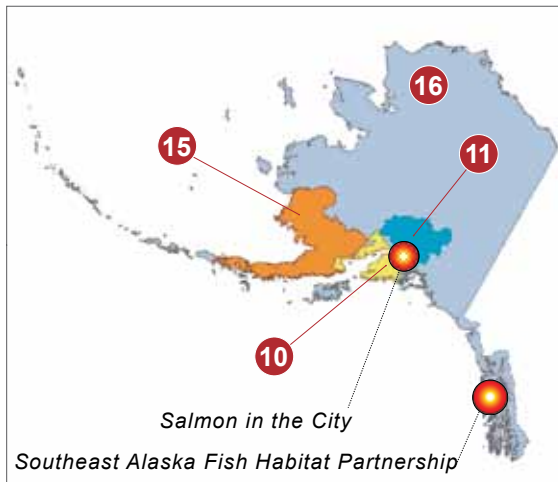

Fish Habitat Partnerships

January 2012

Salmon in the City

Southeast Alaska Fish Habitat Partnership

North American Salmon Stronghold Partnership

Geographic/Species Based Partnerships

1. Atlantic Coastal FHP
2. California Fish Passage Forum
3. Desert FHP
4. Driftless Area Restoration Effort
5. Eastern Brook Trout Joint Venture
6. Fishers and Farmers Partnership
7. Great Lakes Basin FHP
8. Great Plains FHP
9. Hawaii FHP
10. Kenai Peninsula FHP
11. Mat-Su Basin Salmon Habitat Partnership
12. Midwest Glacial Lakes Partnership
13. Ohio River Basin FHP
14. Southeast Aquatic Resources Partnership
15. Southwest Alaska Salmon Habitat Partnership
16. Western Native Trout Initiative
17. Pacific Marine and Estuarine FHP

System Based Partnership

Reservoir FHP

Denotes "Candidate" Fish Habitat Partnership

Lower Mississippi River Conservation Committee

Hawaii

Puerto Rico & U.S. Virgin Islands