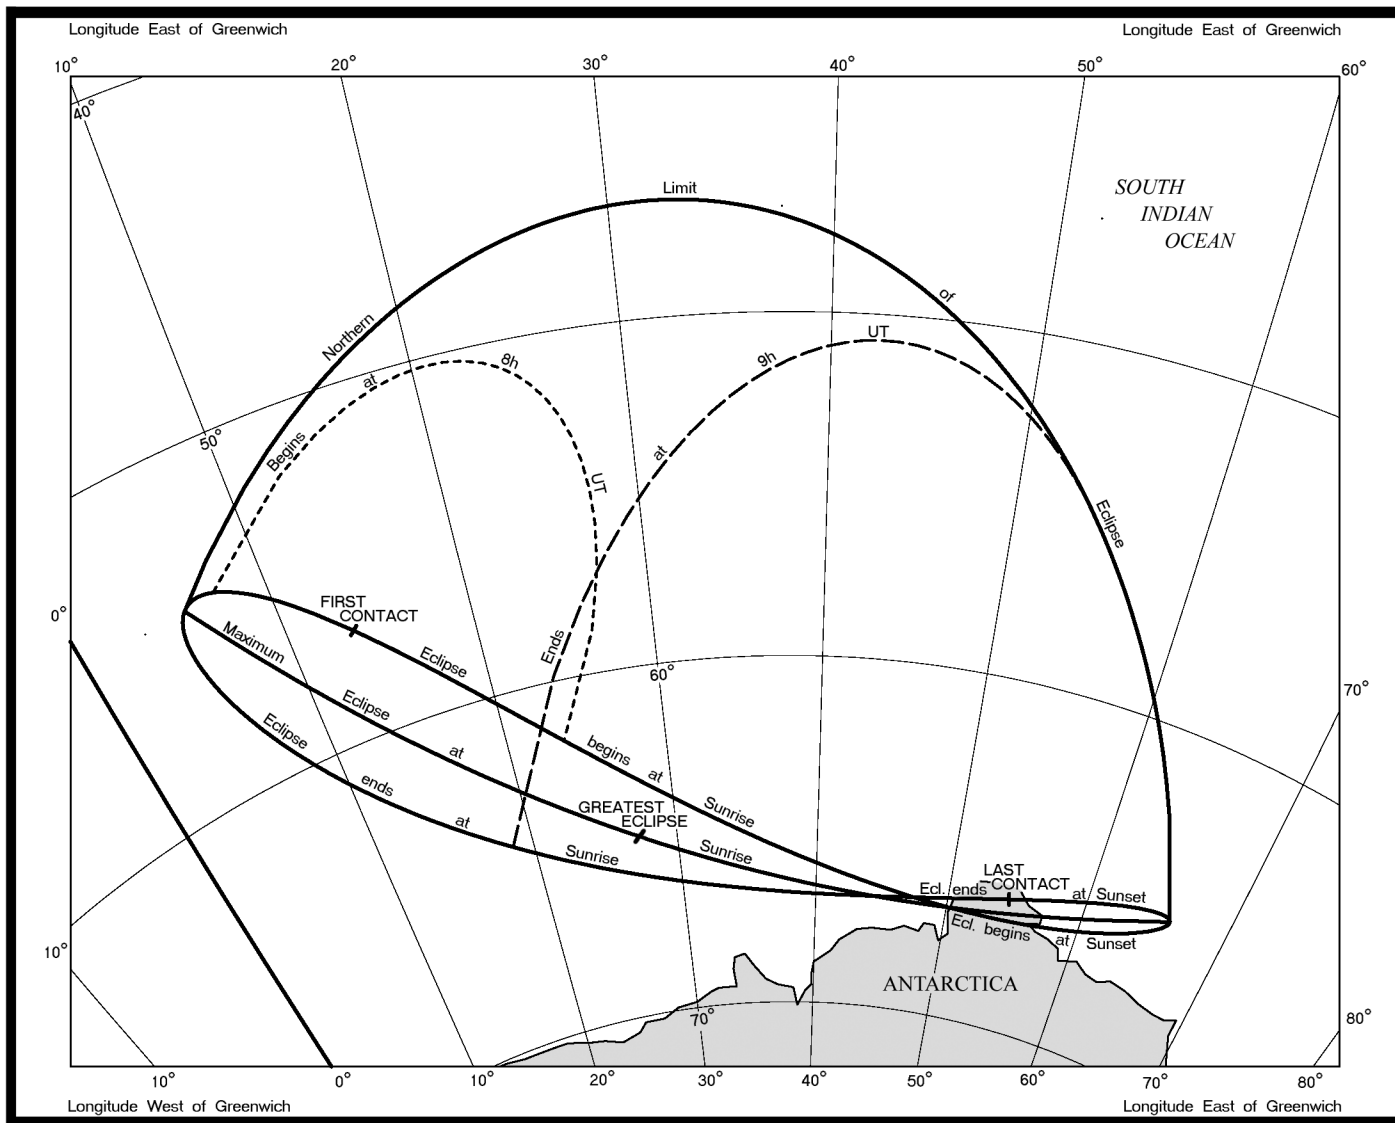

PARTIAL SOLAR ECLIPSE OF 2011 JULY 1

ASTRONOMICAL APPLICATIONS DEPT.
 U.S. NAVAL OBSERVATORY
 WASHINGTON, DC 20392-5420 USA