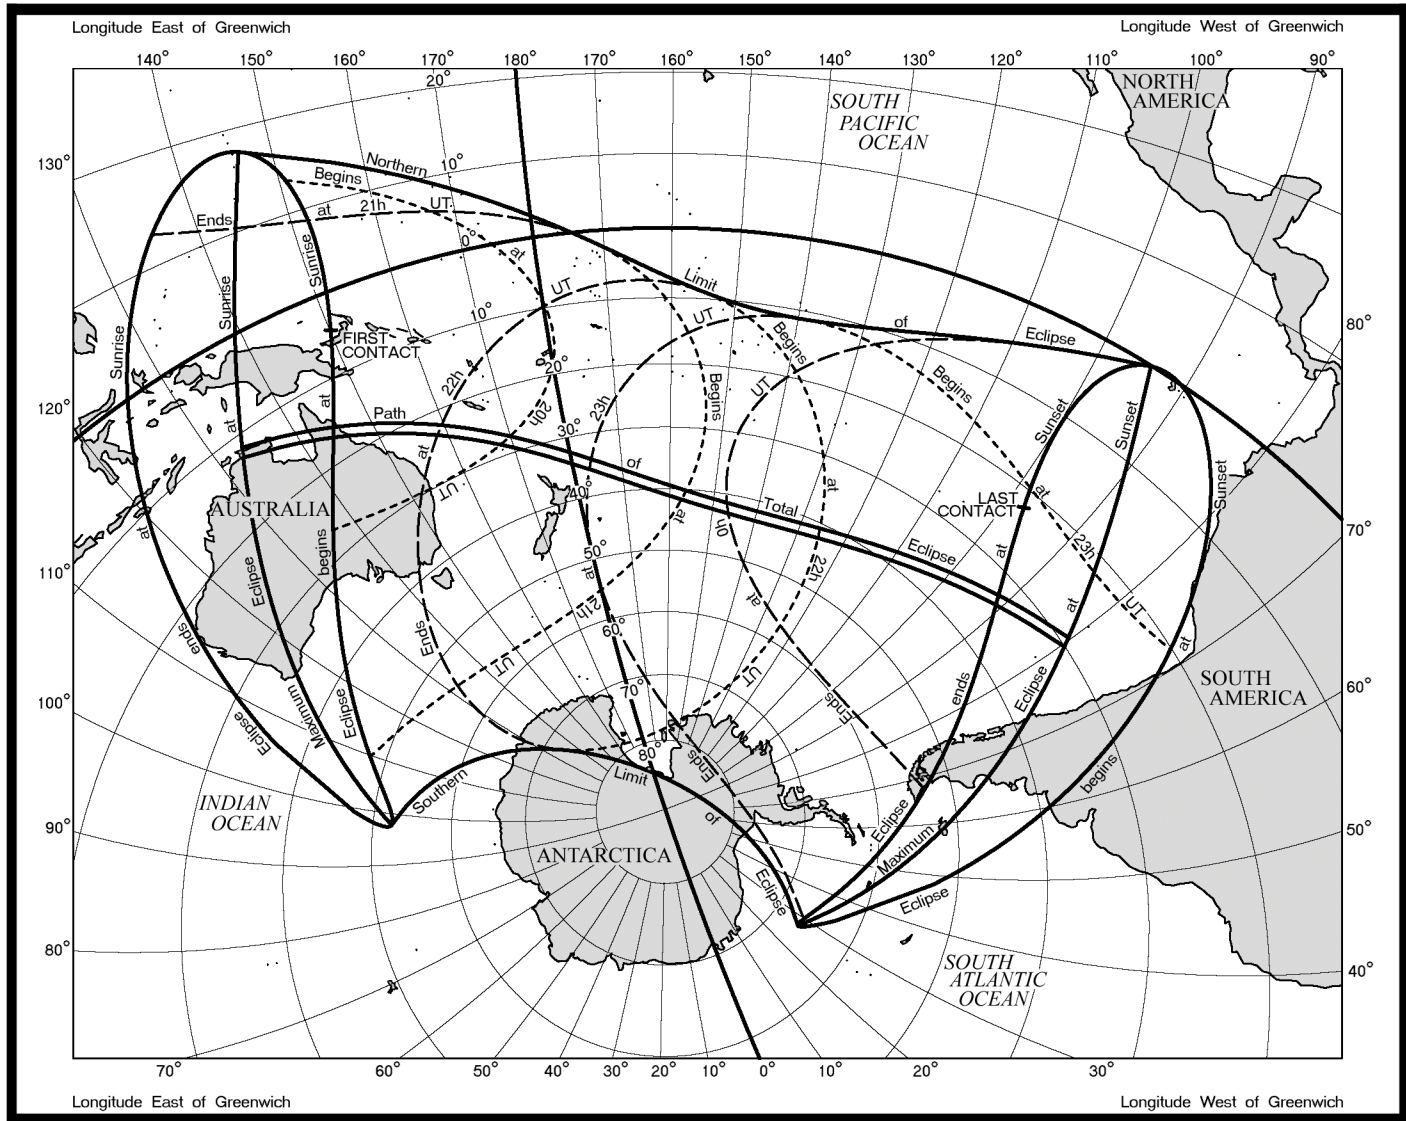

TOTAL SOLAR ECLIPSE OF 2012 NOVEMBER 13-14

ASTRONOMICAL APPLICATIONS DEPT.
 U.S. NAVAL OBSERVATORY
 WASHINGTON, DC 20392-5420 USA