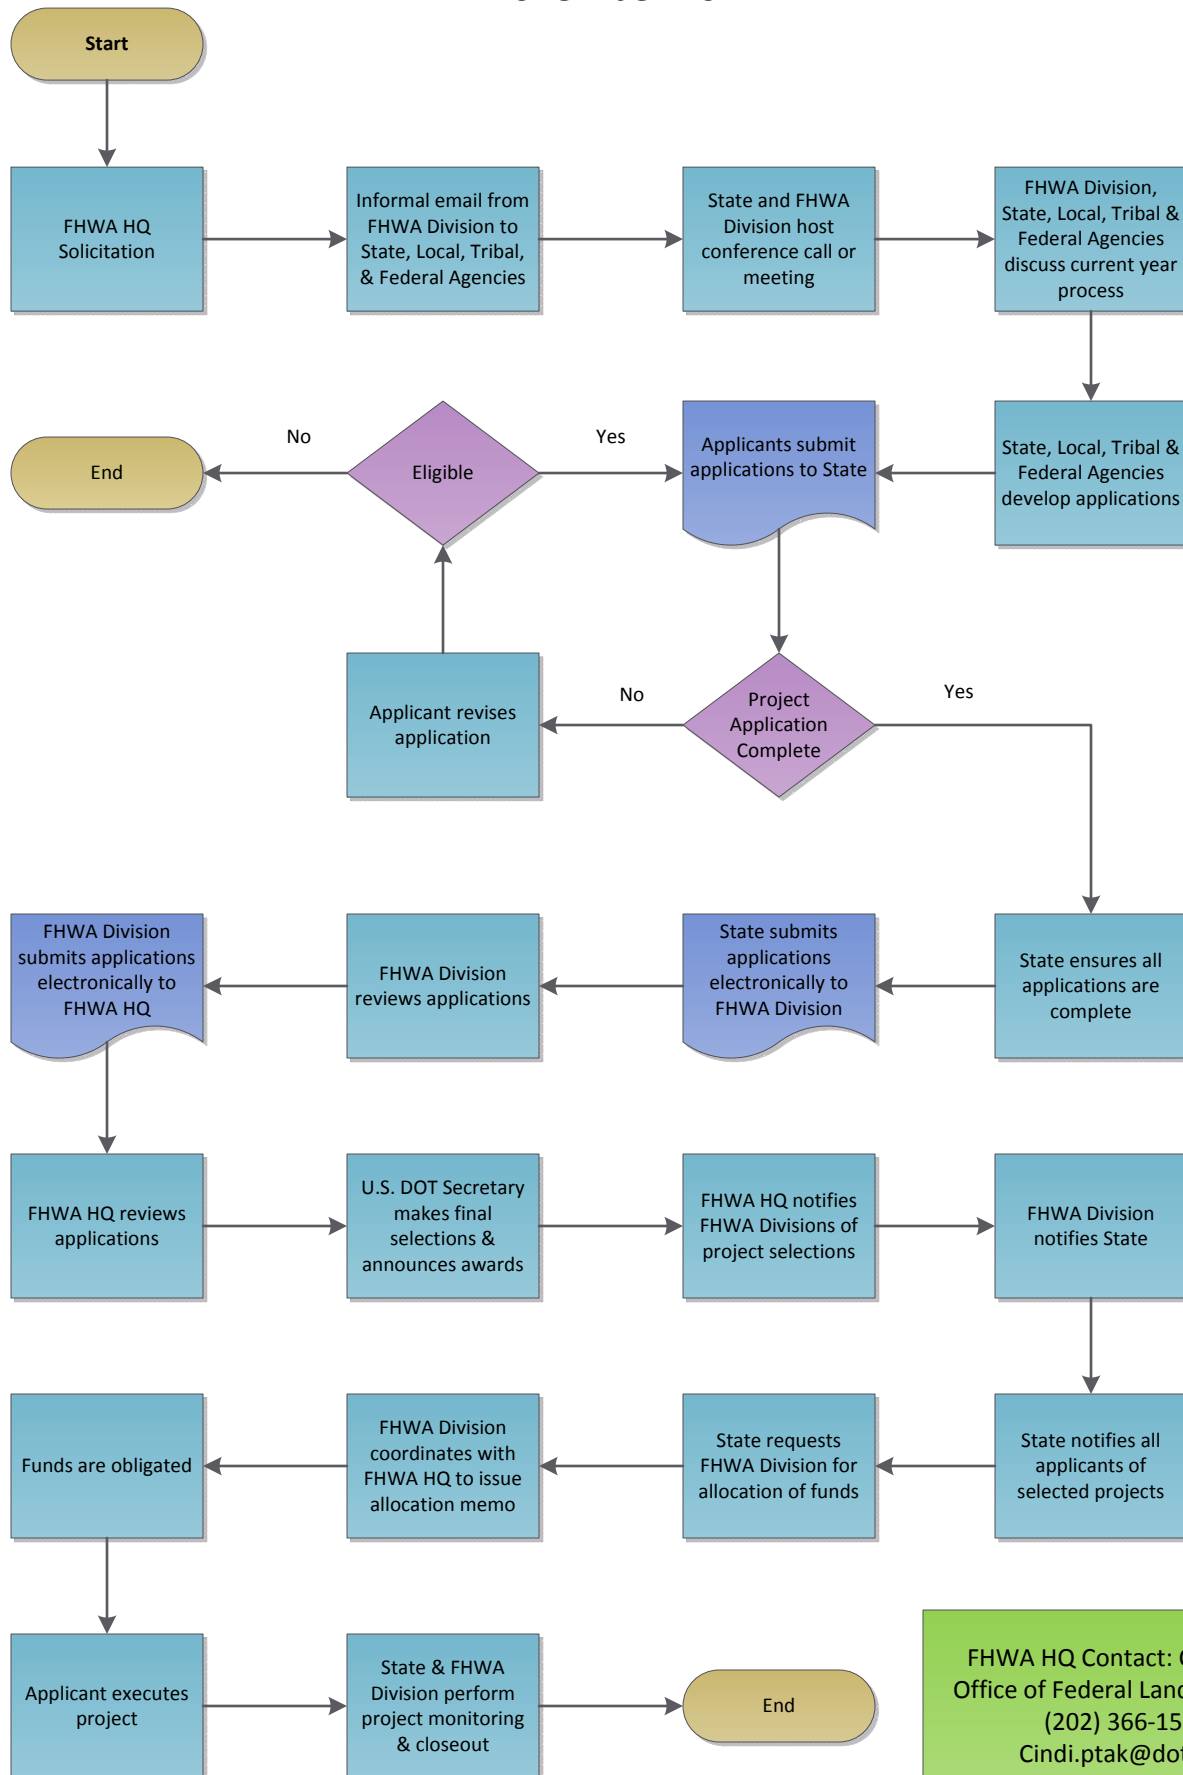

Federal Highway Administration Public Lands Highway Discretionary Program November 2011

FHWA HQ Contact: Cindi Ptak
Office of Federal Lands Highway
(202) 366-1586
Cindi.ptak@dot.gov