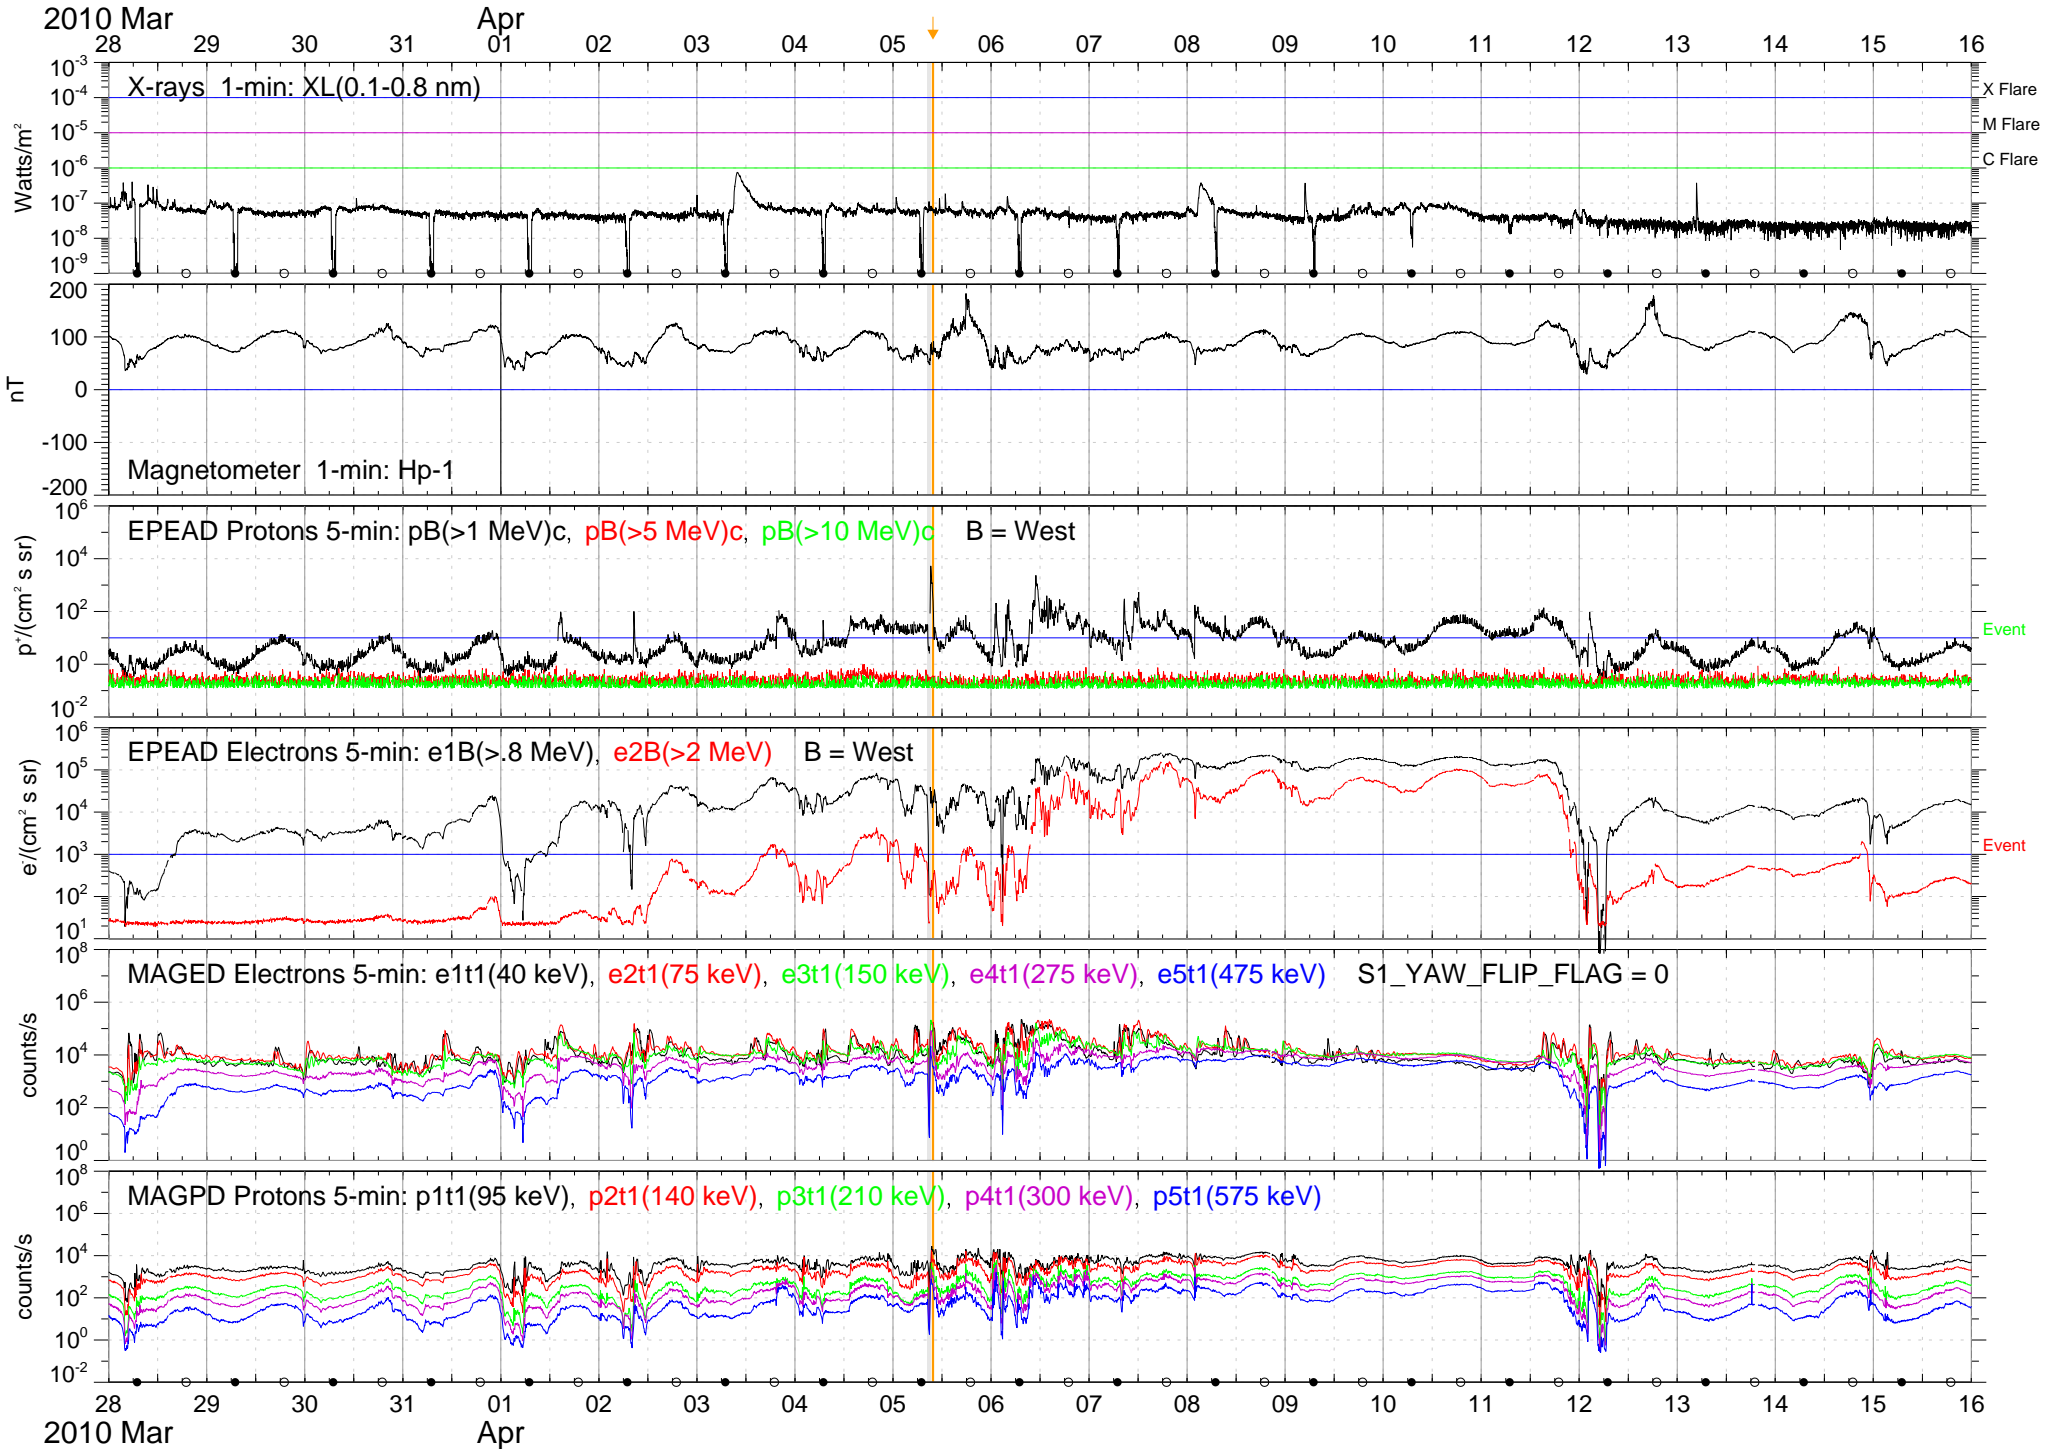

GOES-14 re Galaxy-15: 2010-03-28 00h - 2010-04-15 24h

Universal Time, 104.5° W