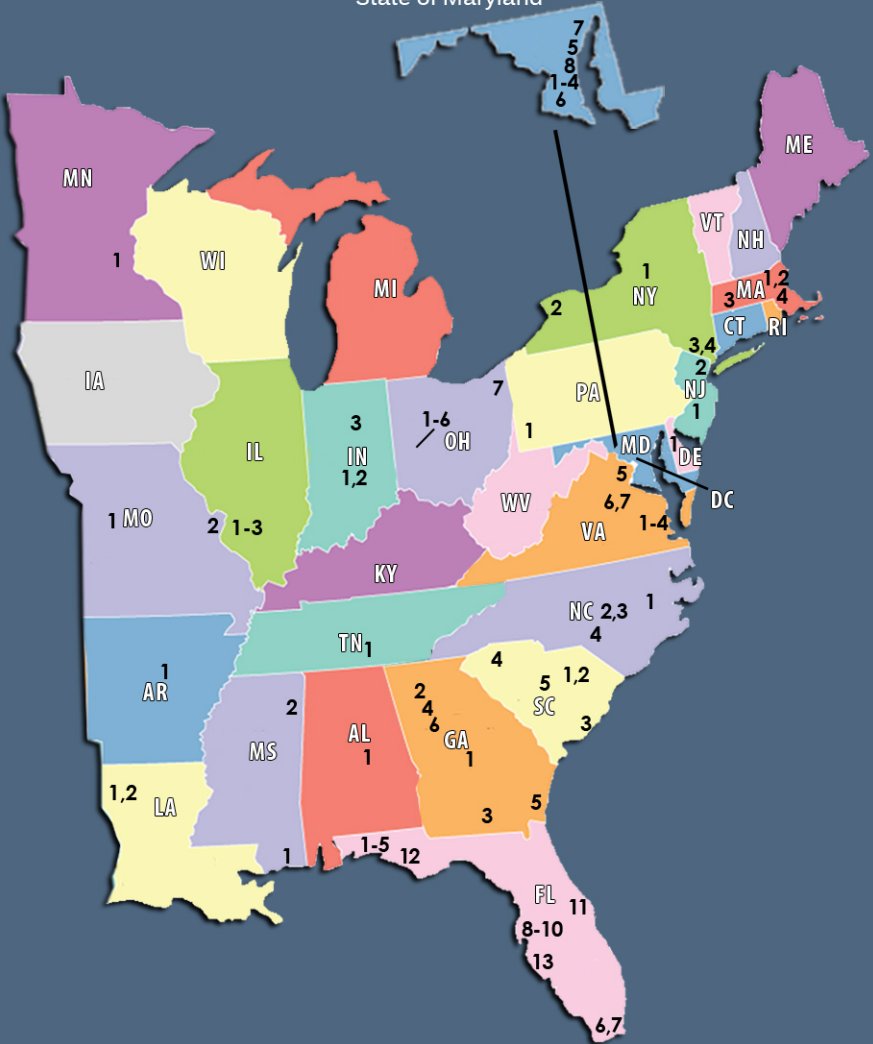

✦ EASTERN UNITED STATES

Exploded View
State of Maryland

LEGEND

Det. - Detachment	OL - Operating Location
JTTF - Joint Terrorism Task Force	PJ - Special Projects
FIR - Field Investigations Region	ANG - Air National Guard
FIS - Field Investigations Squadron	AFB - Air Force Base
ARS - Air Reserve Station	DC3 - Defense Cyber Crime Center