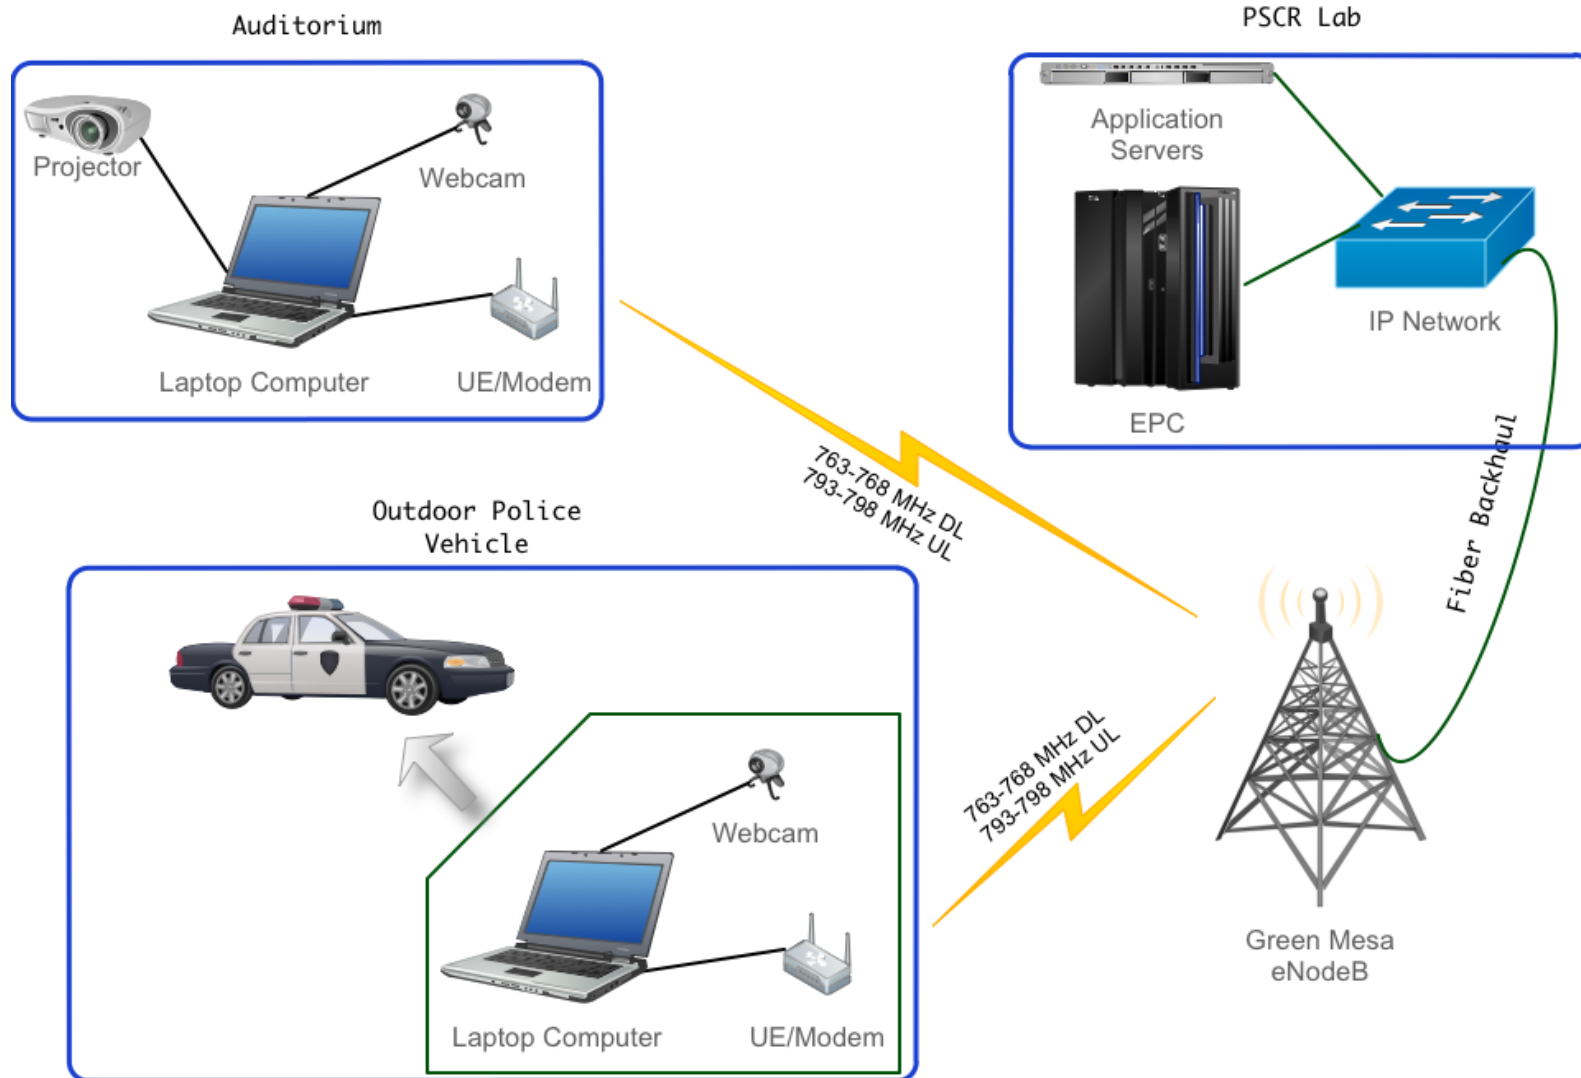

PSCR LTE Network Demonstration and Drive Test

PSCR 2010 Winter Conference

Demo Setup

Demonstration Applications

- Live video chat (peer-to-peer via Polycom PVX)
- Internet access – web browsing
- Internet applications – e.g. Google Earth
- Mission critical video streaming via media portal application server with existing content
 - Multiple streams
 - Fire
 - Helicopter
 - Prison Riot
 - Bank Robbery