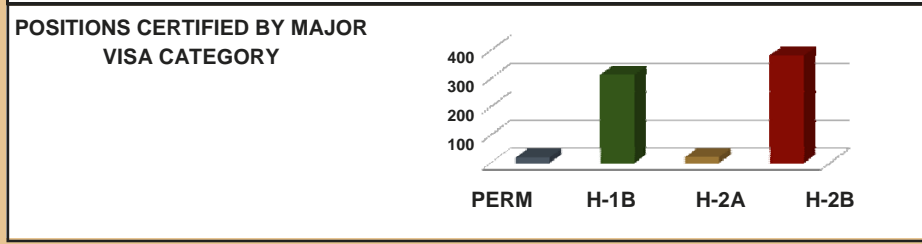

**Appendix A– State Employment Based Immigration Profiles**

Visa Category	Total Applications Processed	Total Applications Certified	Total Positions Requested	Total Positions Certified	Percent of National Total Certified Applications	Average Wage Offer/AEWR
PERM	28	20	28	20	0.03%	\$77,203
H-1B	180	141	352	313	0.04%	\$65,098
H-2A	1	1	22	22	0.01%	\$8.50
H-2B	58	51	439	381	0.46%	\$15.48